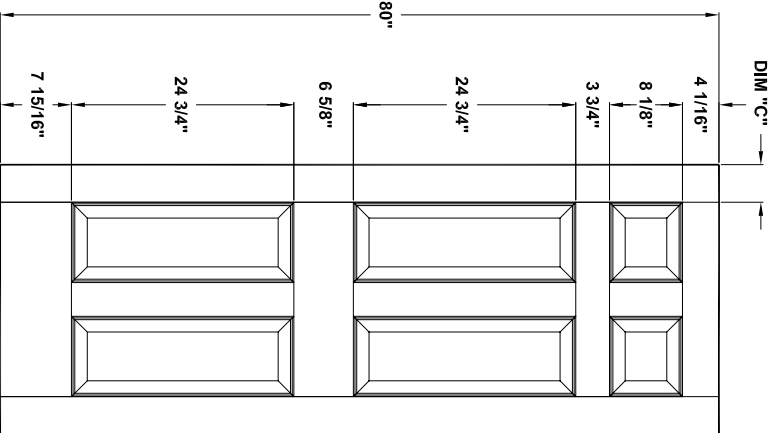

Door width	12" to 16"	18" to 22"	24" to 26"	28" to 36"
stile width "A"	3-3/16"	4-3/16"	4-3/16"	4-3/16"
stile width "B"	N/A	N/A	4-3/16"	4-3/16"
stile width "C"	N/A	N/A	N/A	4-3/16"

Specification sheet

Title **Ext. Door**
 1Lt, 1Lt+1 or 2 pan, 9Lt + 2 pan

Height **80"**

Creation date **2004-June-03**
 Prep. by: **J.C.**
 Revision date **-**
 Rev. **0**
 Scale **nts**

K80-01

Door width	12" to 16"	18" to 22"	24" to 26"	28" to 36"
stile width "A"	N/A	4-3/16"	4-3/16"	4-3/16"
stile width "B"	N/A	N/A	N/A	4-3/16"
stile width "C"	N/A	N/A	4-3/16"	4-3/16"

K80-02

Door width	12" to 16"	18" to 36"
stile width "A"	3-3/16"	4-3/16"

Specification sheet

Title **Ext. door**
 2 lites/4panels lockrail, 4 panels

Height **80"**

Creation date **2004-june-03**
 Prep. by: J.C.
 Revision date **2005-march-31**
 Scale nts
 Rev. **1**

Door width	12" to 14"
stile width "A"	2-3/16"

Specification sheet

Title
Ext Door 1 Lt, 6 Lt sidelites

Height
96 1/2"

Creation date	2004-June-03	
Prep. by:	J.C.	
Revision date	2005-04-06	Rev. 2
Scale	nts	

K96-04