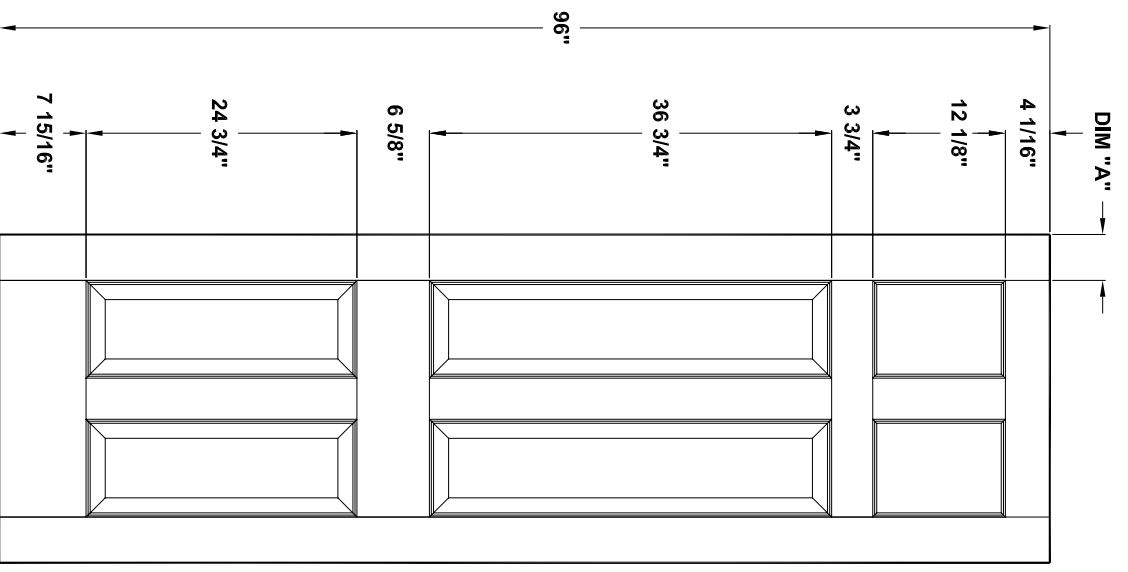

K84-03

Door width	12" to 14"
stile width "A"	2-3/16"

Specification sheet

Title
Ext Door 1 Lt, 5 Lt sidelites

Height
84 1/2"

Creation date	2004-June-03
Prep. by:	J.C.
Revision date	2005-04-06
Rev.	2
Scale	nts

Specification sheet

Title **Ext. Door** Height **96"**
 12 Lt, 18 Lt, 6 panel

Creation date **2004-June-03**
 Prep. by: **J.C.**
 Revision date **2005-04-06** Rev. **2**
 Scale nts

K96-02

Door width	12" to 16"	18" to 36"
stile width "A"	3-3/16"	4-3/16"

Specification sheet

Title **Ext. door**
 2 lites/4panels lockrail, 4 panels

Height **96"**

Creation date: 2004-june-03
 Prep. by: J.C.
 Revision date: 2005-march-31
 Scale: nts

Masonite International Corporation
Masonite
K96-03

Door width	12" to 14"
stile width "A"	2-3/16"

Specification sheet

Title
Ext Door 1 Lt, 6 Lt sidelites

Height
96 1/2"

Creation date	2004-June-03	
Prep. by:	J.C.	
Revision date	2005-04-06	Rev. 2
Scale	nts	

K96-04