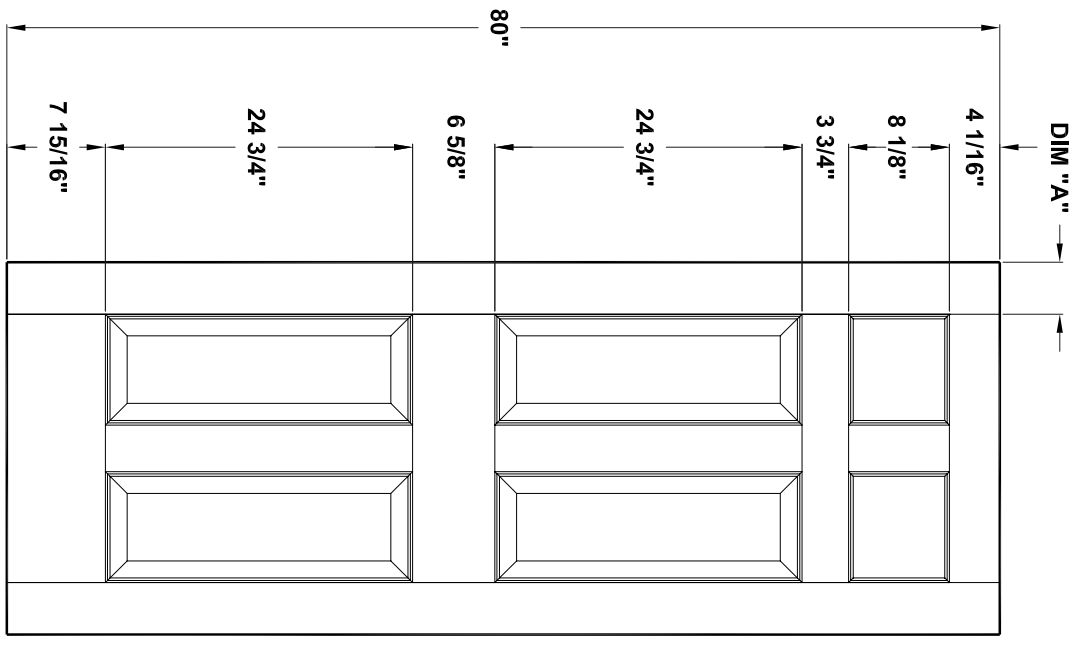

Height **80"**

Creation date **2004-June-03**
 Prep. by: **J.C.**
 Revision date **-**
 Rev. **0**
 Scale **nts**

K80-01

Door width	12" to 16"	18" to 22"	24" to 26"	28" to 36"
stile width "A"	N/A	4-3/16"	4-3/16"	4-3/16"
stile width "B"	N/A	N/A	N/A	4-3/16"
stile width "C"	N/A	N/A	4-3/16"	4-3/16"

Specification sheet

Title **Ext. Door** Height **80"**

10 Lt, 15 Lt, 6 panel

Creation date **2004-June-03**

Prep. by: **J.C.**

Revision date **2005-04-06**

Rev. **1**

Scale **nts**

K80-02

Door width	12" to 16"	18" to 36"
stile width "A"	3-3/16"	4-3/16"

Specification sheet

Title **Ext. door**
 2 lites/4panels lockrail, 4 panels

Height **80"**

Creation date **2004-june-03**
 Prep. by: J.C.
 Revision date **2005-march-31**
 Scale nts
 Rev. **1**

K80-03

Door width	12" to 14"
stile width "A"	2-3/16"

Specification sheet

Title
Ext. Sidelites 1 lite, 5 lites

Height
80 1/2 "

Creation date
2004-June-03

Prep. by: J. C.

Revision date
2005-april-06