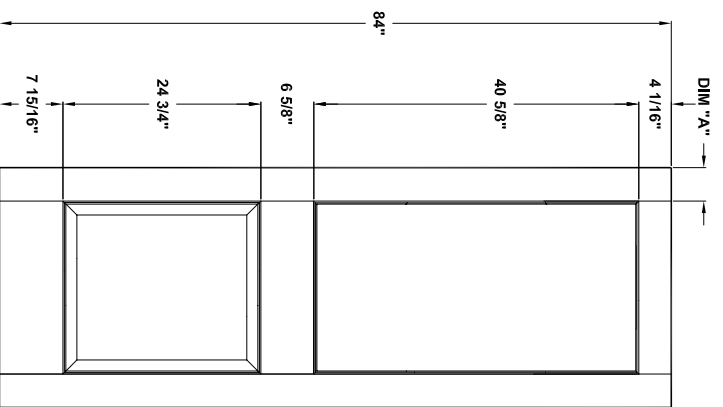

Door width	12" to 14"	16" to 22"	24" to 26"	28" to 36"
stile width "A"	3-3/16"	4-3/16"	4-3/16"	4-3/16"
stile width "B"	N/A	N/A	4-3/16"	4-3/16"
stile width "C"	N/A	N/A	N/A	4-3/16"