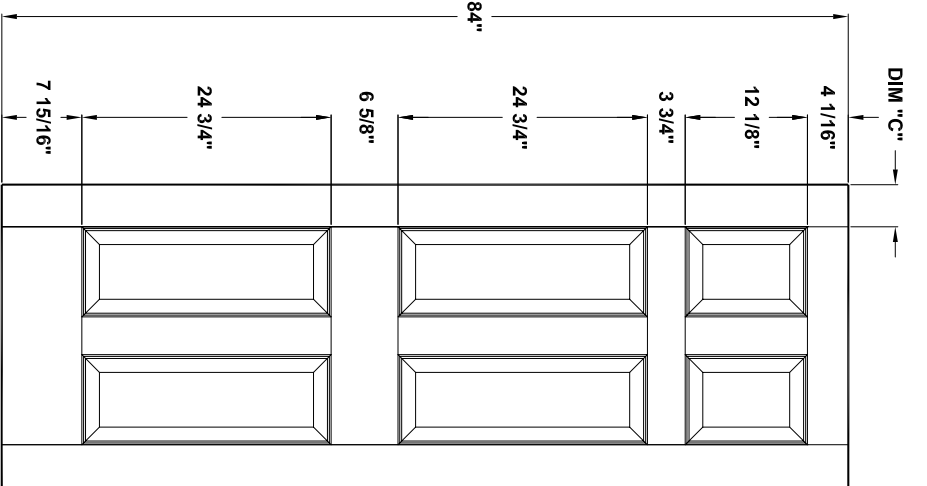

Specification sheet

Title **Ext. Door** Height **84"**

Creation date **2004-June-03**
 Prep. by: **J.C.**
 Revision date **2005-04-06** Rev. **2**
 Scale **nts**

K84-01

Door width	12" to 16"	18" to 22"	24" to 26"	28" to 36"
stile width "A"	N/A	4-3/16"	4-3/16"	4-3/16"
stile width "B"	N/A	N/A	N/A	4-3/16"
stile width "C"	N/A	N/A	4-3/16"	4-3/16"

Specification sheet

Title **Ext. Door** Height **84"**
 10 Lt, 15 Lt, 6 panel

Creation date **2004-June-03**
 Prep. by: **J.C.**
 Revision date **2005-04-06** Rev. **2**
 Scale nts

K84-02

Door width	12" to 16"	18" to 36"
stile width "A"	3-3/16"	4-3/16"

K84-03

Door width	12" to 14"
stile width "A"	2-3/16"

Specification sheet

Title
Ext Door 1 Lt, 5 Lt sidelites

Height
84 1/2"

Creation date	2004-June-03
Prep. by:	J.C.
Revision date	2005-04-06
Rev.	2
Scale	nts

Door width	12" to 14"
stile width "A"	2-3/16"

Specification sheet

Title
Ext Door 1 Lt, 6 Lt sidelites

Height
96 1/2"

Creation date	2004-June-03	
Prep. by:	J.C.	
Revision date	2005-04-06	Rev. 2
Scale	nts	

K96-04