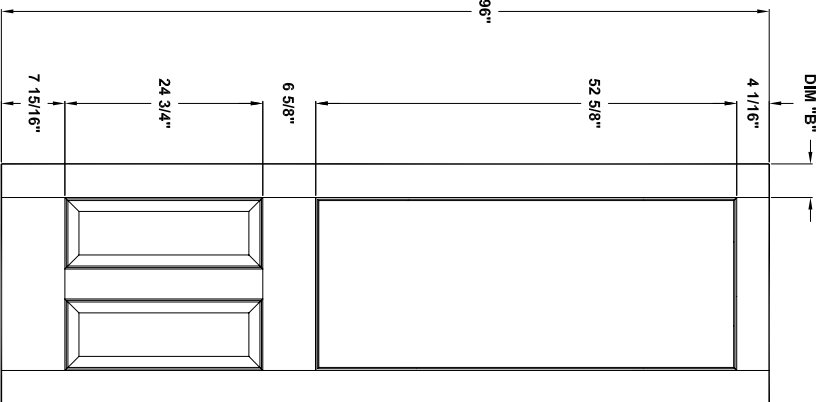

Door width	12" to 14"	16" to 22"	24" to 26"	28" to 36"
stile width "A"	3-3/16"	4-3/16"	4-3/16"	4-3/16"
stile width "B"	N/A	N/A	4-3/16"	4-3/16"
stile width "C"	N/A	N/A	N/A	4-3/16"