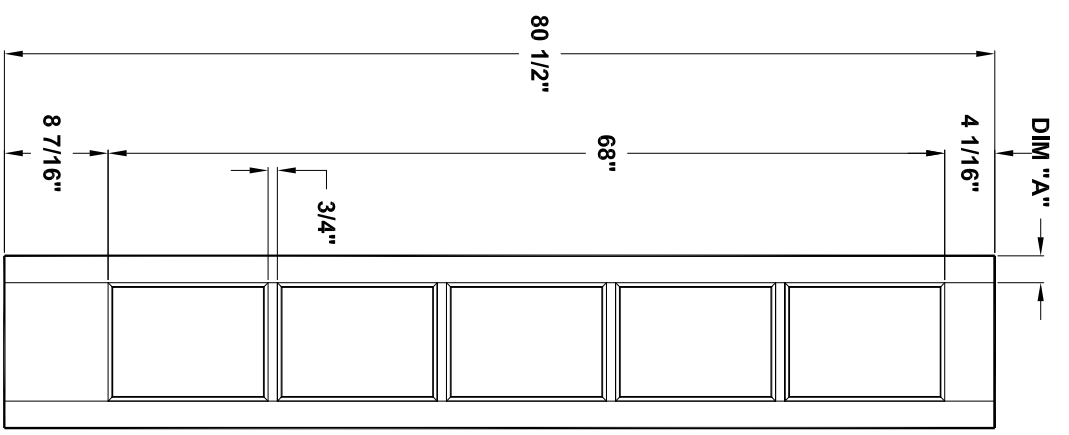

K80-02

Door width	12" to 16"	18" to 36"
stile width "A"	3-3/16"	4-3/16"

Specification sheet

Title **Ext. door**
 2 lites/4panels lockrail, 4 panels

Height **80"**

Creation date **2004-june-03**
 Prep. by: J.C.
 Revision date **2005-march-31**
 Scale nts
 Rev. **1**

K80-03

Door width	12" to 14"
stile width "A"	2-3/16"

Specification sheet

Title
Ext. Sidelites 1 lite, 5 lites

Height
80 1/2 "

Creation date
2004-June-03

Prep. by: J. C.

Revision date
2005-april-06

Specification sheet

Title **Ext. Door** Height **96"**
 12 Lt, 18 Lt, 6 panel

Creation date **2004-June-03**
 Prep. by: **J.C.**
 Revision date **2005-04-06** Rev. **2**
 Scale nts

K96-02

Door width	12" to 16"	18" to 36"
stile width "A"	3-3/16"	4-3/16"

Door width	12" to 14"
stile width "A"	2-3/16"

Specification sheet

Title
Ext Door 1 Lt, 6 Lt sidelites

Height
96 1/2"

Creation date	2004-June-03	
Prep. by:	J.C.	
Revision date	2005-04-06	Rev. 2
Scale	nts	

K96-04