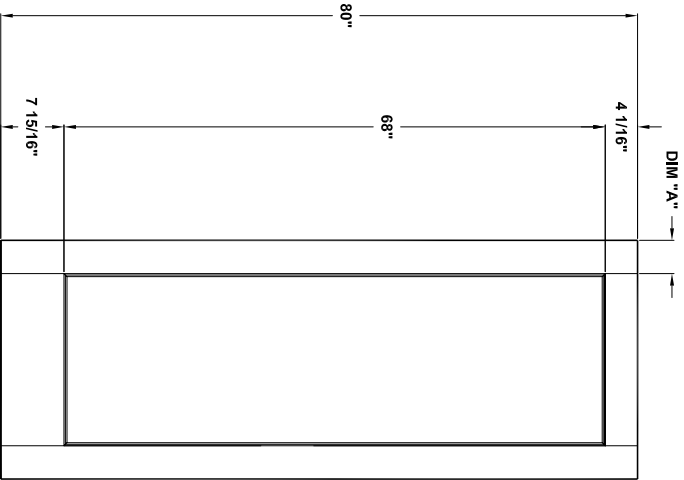

Door width	12" to 16"	18" to 22"	24" to 26"	28" to 36"
stile width "A"	3-3/16"	4-3/16"	4-3/16"	4-3/16"
stile width "B"	N/A	N/A	4-3/16"	4-3/16"
stile width "C"	N/A	N/A	N/A	4-3/16"

Specification sheet

Title **Ext. Door**
 1Lt, 1Lt+1 or 2 pan, 9Lt + 2 pan

Height **80"**

Creation date **2004-June-03**
 Prep. by: **J.C.**
 Revision date **-**
 Rev. **0**
 Scale **nts**

K80-01

Door width	12" to 16"	18" to 22"	24" to 26"	28" to 36"
stile width "A"	N/A	4-3/16"	4-3/16"	4-3/16"
stile width "B"	N/A	N/A	N/A	4-3/16"
stile width "C"	N/A	N/A	4-3/16"	4-3/16"

K80-02

Door width	12" to 16"	18" to 36"
stile width "A"	3-3/16"	4-3/16"

Specification sheet

Title **Ext. door**
 2 lites/4panels lockrail, 4 panels

Height **80"**

Creation date **2004-june-03**
 Prep. by: J.C.
 Revision date **2005-march-31**
 Scale nts
 Rev. **1**

Door width	12" to 14"
stile width "A"	2-3/16"

Specification sheet

Title
Ext Door 1 Lt, 6 Lt sidelites

Height
96 1/2"

Creation date	2004-June-03	
Prep. by:	J.C.	
Revision date	2005-04-06	Rev. 2
Scale	nts	

K96-04