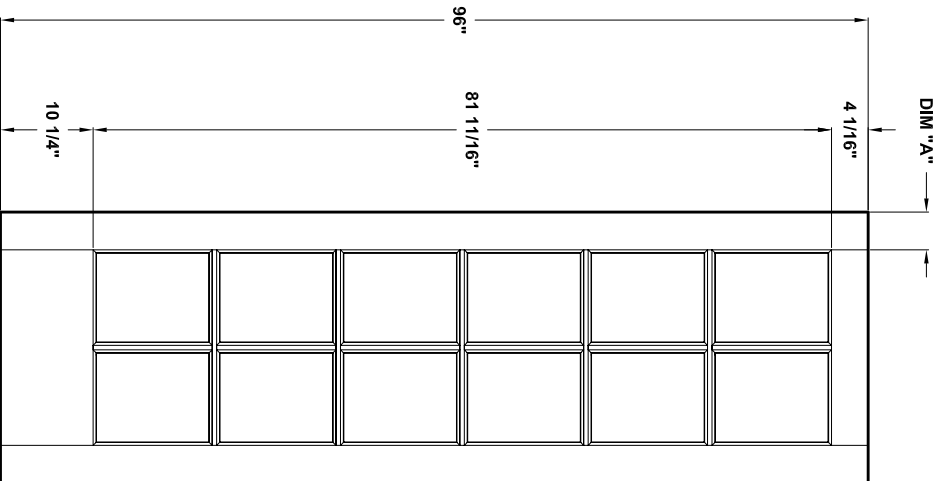

Title Ext. Door
 1Lt, 1Lt + 1 or 2 pan, 9Lt + 2 pan

Height
96"

Creation date
 2004-June-03
 Prep. by: J.C.
 Revision date
 2005-04-06
 Rev.
 2
 Scale nts

K96-01

Door width	20" to 22"	24" to 26"	28" to 36"
stile width "A"	4-3/16"	4-3/16"	4-3/16"
stile width "B"	N/A	N/A	4-3/16"
stile width "C"	N/A	4-3/16"	4-3/16"

Specification sheet

Title **Ext. Door** Height **96"**
 12 Lt, 18 Lt, 6 panel

Creation date **2004-June-03**
 Prep. by: **J.C.**
 Revision date **2005-04-06** Rev. **2**
 Scale nts

K96-02

Door width	12" to 16"	18" to 36"
stile width "A"	3-3/16"	4-3/16"

Specification sheet

Title **Ext. door**
 2 lites/4panels lockrail, 4 panels

Height **96"**

Creation date: 2004-june-03
 Prep. by: J.C.
 Revision date: 2005-march-31
 Scale: nts

Masonite International Corporation
Masonite
K96-03

Door width	12" to 14"
stile width "A"	2-3/16"

Specification sheet

Title
Ext Door 1 Lt, 6 Lt sidelites

Height
96 1/2"

Creation date	2004-June-03	
Prep. by:	J.C.	
Revision date	2005-04-06	Rev. 2
Scale	nts	

K96-04