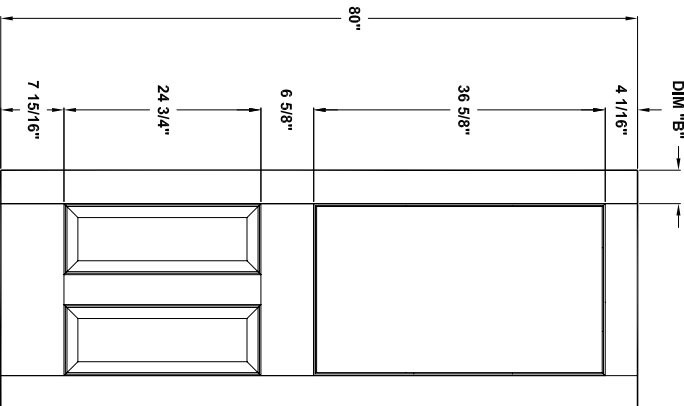

Door width	12" to 16"	18" to 22"	24" to 26"	28" to 36"
stile width "A"	3-3/16"	4-3/16"	4-3/16"	4-3/16"
stile width "B"	N/A	N/A	4-3/16"	4-3/16"
stile width "C"	N/A	N/A	N/A	4-3/16"

Specification sheet

Title **Ext. Door**
 1Lt, 1Lt+1 or 2 pan, 9Lt + 2 pan

Height **80"**

Creation date **2004-June-03**
 Prep. by: **J.C.**
 Revision date **-**
 Rev. **0**
 Scale **nts**

K80-01

Door width	12" to 16"	18" to 22"	24" to 26"	28" to 36"
stile width "A"	N/A	4-3/16"	4-3/16"	4-3/16"
stile width "B"	N/A	N/A	N/A	4-3/16"
stile width "C"	N/A	N/A	4-3/16"	4-3/16"

K80-02

Door width	12" to 16"	18" to 36"
stile width "A"	3-3/16"	4-3/16"

Specification sheet

Title **Ext. door**
 2 lites/4panels lockrail, 4 panels

Height **80"**

Creation date **2004-june-03**
 Prep. by: J.C.
 Revision date **2005-march-31**
 Scale nts
 Rev. **1**

Door width	12" to 14"
stile width "A"	2-3/16"

Specification sheet

Title
Ext Door 1 Lt, 6 Lt sidelites

Height
96 1/2"

Creation date	2004-June-03	
Prep. by:	J.C.	
Revision date	2005-04-06	Rev. 2
Scale	nts	

K96-04