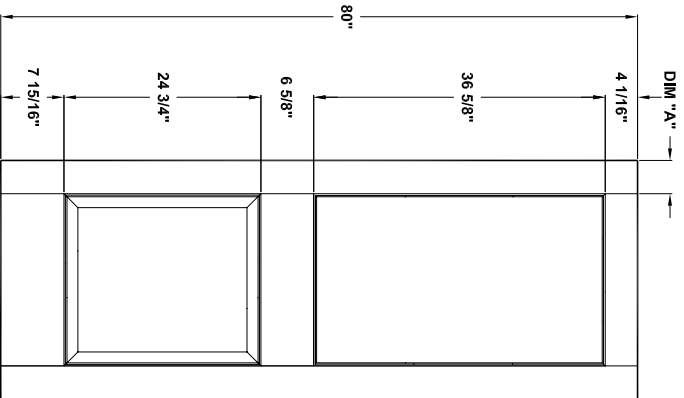

Door width	12" to 16"	18" to 22"	24" to 26"	28" to 36"
stile width "A"	3-3/16"	4-3/16"	4-3/16"	4-3/16"
stile width "B"	N/A	N/A	4-3/16"	4-3/16"
stile width "C"	N/A	N/A	N/A	4-3/16"

Specification sheet

Title **Ext. Door**
 1Lt, 1Lt+1 or 2 pan, 9Lt + 2 pan

Height **80"**

Creation date **2004-June-03**
 Prep. by: **J.C.**
 Revision date **-**
 Rev. **0**
 Scale **nts**

K80-01

Door width	12" to 16"	18" to 22"	24" to 26"	28" to 36"
stile width "A"	N/A	4-3/16"	4-3/16"	4-3/16"
stile width "B"	N/A	N/A	N/A	4-3/16"
stile width "C"	N/A	N/A	4-3/16"	4-3/16"

K80-02

Door width	12" to 16"	18" to 36"
stile width "A"	3-3/16"	4-3/16"

Specification sheet

Title **Ext. door**
 2 lites/4panels lockrail, 4 panels

Height **80"**

Creation date **2004-june-03**
 Prep. by: J.C.
 Revision date **2005-march-31**
 Scale nts
 Rev. **1**

Door width	12" to 14"
stile width "A"	2-3/16"

Specification sheet

Title
Ext Door 1 Lt, 6 Lt sidelites

Height
96 1/2"

Creation date	2004-June-03	
Prep. by:	J.C.	
Revision date	2005-04-06	Rev. 2
Scale	nts	

K96-04