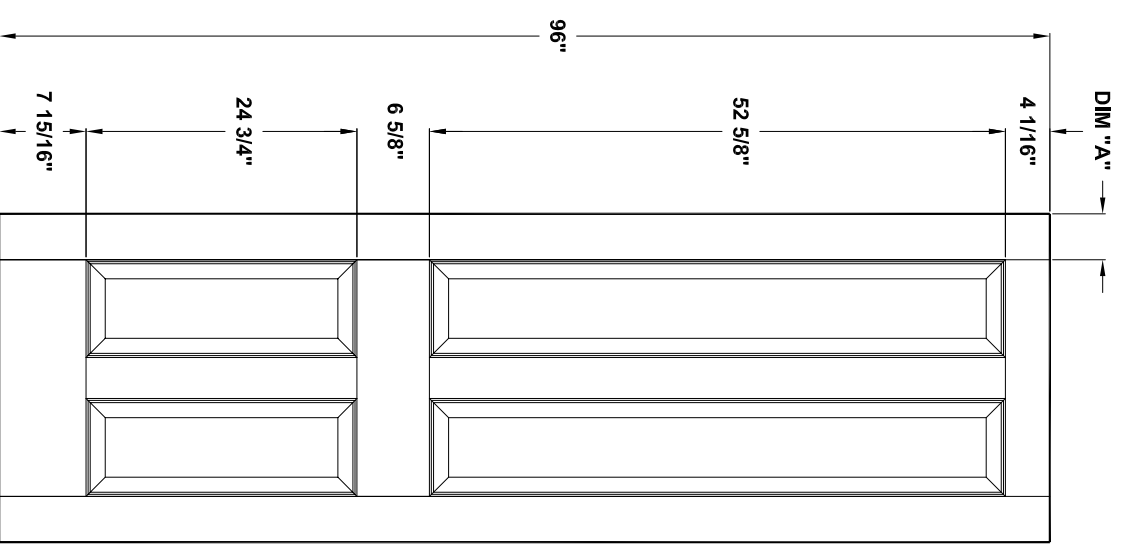

K84-03

Door width	12" to 14"
stile width "A"	2-3/16"

Specification sheet

Title
Ext Door 1 Lt, 5 Lt sidelites

Height
84 1/2"

Creation date	2004-June-03
Prep. by:	J.C.
Revision date	2005-04-06
Rev.	2
Scale	nts

Specification sheet

Title **Ext. Door** Height **96"**
 12 Lt, 18 Lt, 6 panel

Creation date **2004-June-03**
 Prep. by: **J.C.**
 Revision date **2005-04-06** Rev. **2**
 Scale nts

K96-02

Door width	12" to 16"	18" to 36"
stile width "A"	3-3/16"	4-3/16"

Specification sheet

Title **Ext. door**
 2 lites/4panels lockrail, 4 panels

Height **96"**

Creation date: 2004-june-03
 Prep. by: J.C.
 Revision date: 2005-march-31
 Scale: nts

Masonite International Corporation
Masonite
K96-03

Door width	12" to 14"
stile width "A"	2-3/16"

Specification sheet

Title
Ext Door 1 Lt, 6 Lt sidelites

Height
96 1/2"

Creation date	2004-June-03	
Prep. by:	J.C.	
Revision date	2005-04-06	Rev. 2
Scale	nts	

K96-04