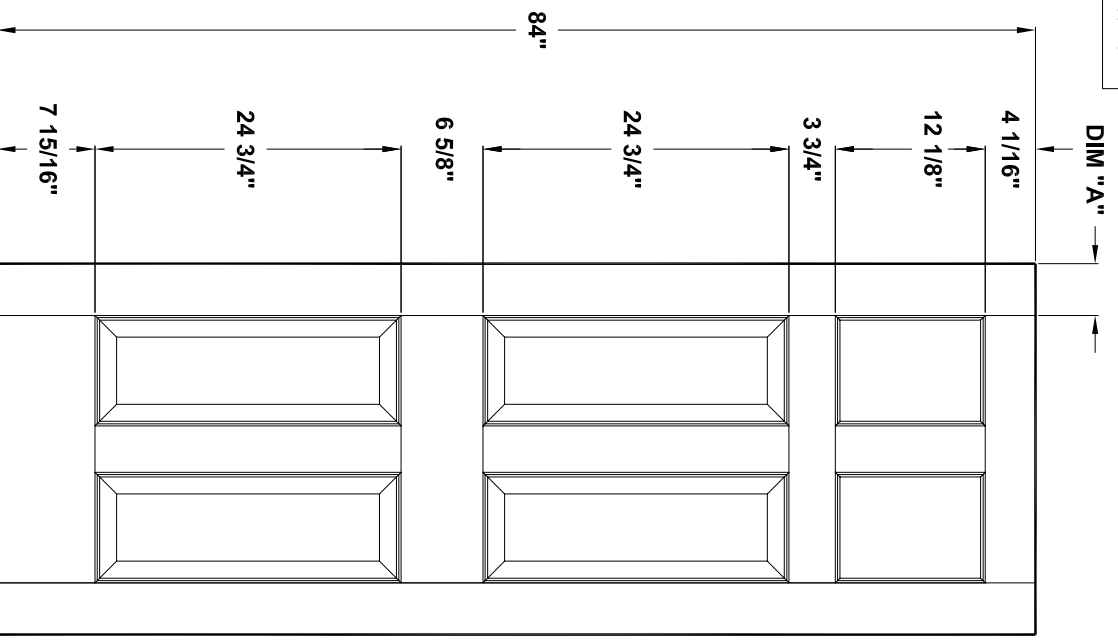

Specification sheet

Title **Ext. Door** Height **84"**
 10 Lt, 15 Lt, 6 panel

Creation date **2004-June-03**
 Prep. by: **J.C.**
 Revision date **2005-04-06** Rev. **2**
 Scale nts

K84-02

Door width	12" to 16"	18" to 36"
stile width "A"	3-3/16"	4-3/16"

K84-03

Door width	12" to 14"
stile width "A"	2-3/16"

Specification sheet

Title
Ext Door 1 Lt, 5 Lt sidelites

Height
84 1/2"

Creation date	2004-June-03
Prep. by:	J.C.
Revision date	2005-04-06
Rev.	2
Scale	nts

Specification sheet

Title **Ext. Door** Height **96"**
 12 Lt, 18 Lt, 6 panel

Creation date **2004-June-03**
 Prep. by: **J.C.**
 Revision date **2005-04-06** Rev. **2**
 Scale nts

K96-02

Door width	12" to 16"	18" to 36"
stile width "A"	3-3/16"	4-3/16"

Door width	12" to 14"
stile width "A"	2-3/16"

Specification sheet

Title
Ext Door 1 Lt, 6 Lt sidelites

Height
96 1/2"

Creation date	2004-June-03	
Prep. by:	J.C.	
Revision date	2005-04-06	Rev. 2
Scale	nts	

K96-04