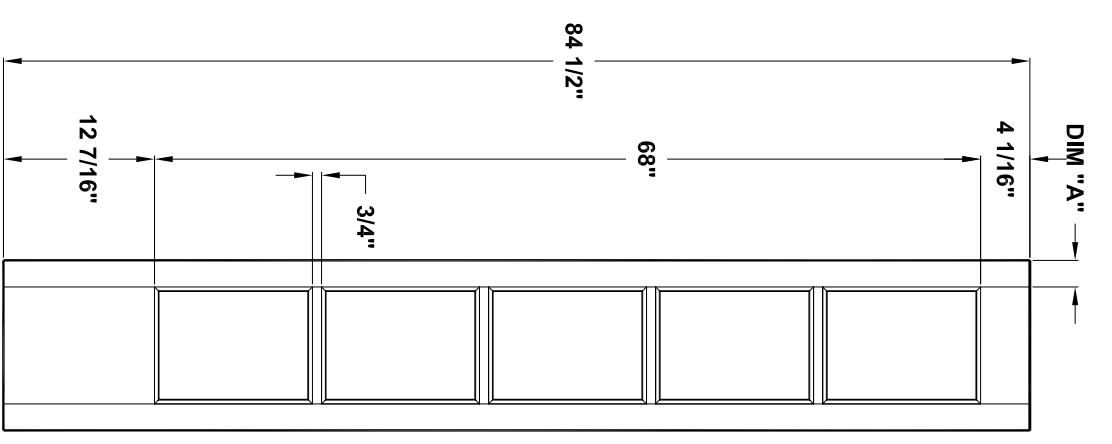

Specification sheet

Title **Ext. Door** Height **84"**
 10 Lt, 15 Lt, 6 panel

Creation date **2004-June-03**
 Prep. by: **J.C.**
 Revision date **2005-04-06** Rev. **2**
 Scale nts

K84-02

Door width	12" to 16"	18" to 36"
stile width "A"	3-3/16"	4-3/16"

Specification sheet

Title **Ext. door**
 2 lites/4panels lockrail, 4 panels

Height **84"**

Creation date **2004-june-03**
 Prep. by: J.C.
 Revision date **2005-march-31**
 Scale nts

Masonite
 Masonite International Corporation

K84-03

Door width	12" to 14"
stile width "A"	2-3/16"

Specification sheet

Title
Ext Door 1 Lt, 5 Lt sidelites

Height
84 1/2"

Creation date	2004-June-03
Prep. by:	J.C.
Revision date	2005-04-06
Rev.	2
Scale	nts

Specification sheet

Title **Ext. Door** Height **96"**
 12 Lt, 18 Lt, 6 panel

Creation date **2004-June-03**
 Prep. by: **J.C.**
 Revision date **2005-04-06** Rev. **2**
 Scale nts

K96-02

Door width	12" to 16"	18" to 36"
stile width "A"	3-3/16"	4-3/16"