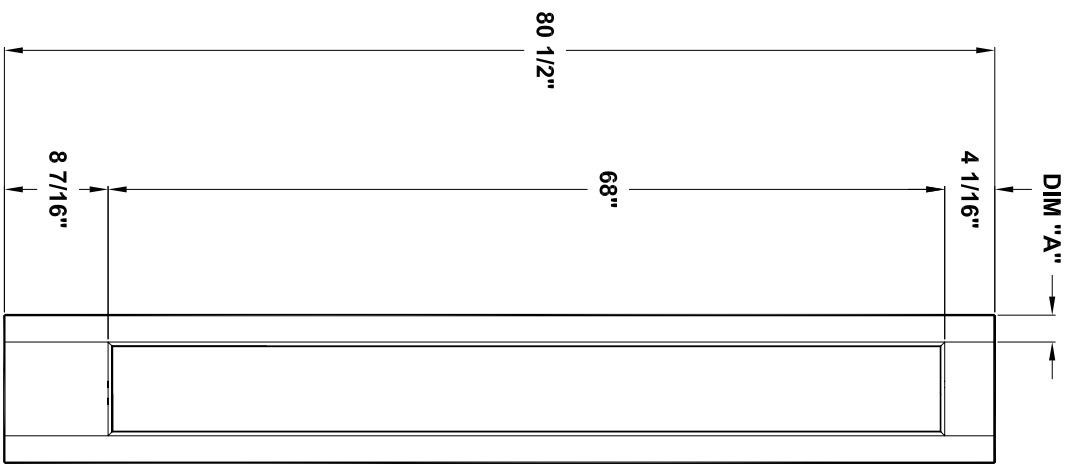

K80-02

Door width	12" to 16"	18" to 36"
stile width "A"	3-3/16"	4-3/16"

Specification sheet

Title **Ext. door**
 2 lites/4panels lockrail, 4 panels

Height **80"**

Creation date **2004-june-03**
 Prep. by: J.C.
 Revision date **2005-march-31**
 Scale nts
 Rev. **1**

K80-03

Door width	12" to 14"
stile width "A"	2-3/16"

Specification sheet

Title
Ext. Sidelites 1 lite, 5 lites

Height
80 1/2 "

Creation date
2004-June-03

Prep. by: J. C.

Revision date
2005-april-06

Specification sheet

Title **Ext. Door** Height **96"**
 12 Lt, 18 Lt, 6 panel

Creation date **2004-June-03**
 Prep. by: **J.C.**
 Revision date **2005-04-06** Rev. **2**
 Scale nts

K96-02

Door width	12" to 16"	18" to 36"
stile width "A"	3-3/16"	4-3/16"

Door width	12" to 14"
stile width "A"	2-3/16"

Specification sheet

Title
Ext Door 1 Lt, 6 Lt sidelites

Height
96 1/2"

Creation date	2004-June-03	
Prep. by:	J.C.	
Revision date	2005-04-06	Rev. 2
Scale	nts	

K96-04