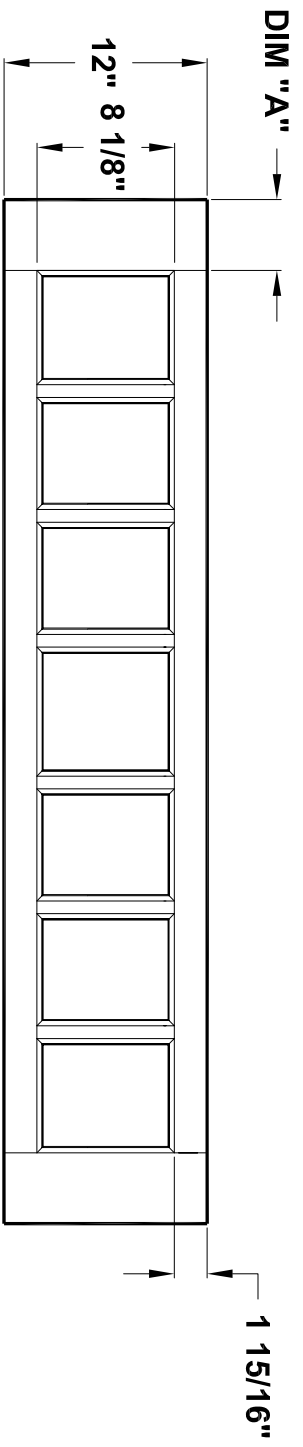

Door width	12" to 16"	18" to 22"	24" to 26"	28" to 36"
stile width "A"	3-3/16"	4-3/16"	4-3/16"	4-3/16"
stile width "B"	N/A	N/A	4-3/16"	4-3/16"
stile width "C"	N/A	N/A	N/A	4-3/16"

Specification sheet

Title **Ext. Door**
 1Lt, 1Lt+1 or 2 pan, 9Lt + 2 pan

Height **80"**

Creation date **2004-June-03**
 Prep. by: **J.C.**
 Revision date **-**
 Rev. **0**
 Scale **nts**

K80-01

Door width	12" to 16"	18" to 22"	24" to 26"	28" to 36"
stile width "A"	N/A	4-3/16"	4-3/16"	4-3/16"
stile width "B"	N/A	N/A	N/A	4-3/16"
stile width "C"	N/A	N/A	4-3/16"	4-3/16"

K80-03

Door width	12" to 14"
stile width "A"	2-3/16"

Specification sheet

Title
Ext. Sidelites 1 lite, 5 lites

Height
80 1/2 "

Creation date
2004-June-03

Prep. by: J. C.

Revision date
2005-april-06

Rev.
1

Scale nts

Masonite International Corporation

K80-04

Door width	24" to 72"
Stile width "A"	4-3/16"

Specification sheet

Title
Ext Door 3-5-7 Lites Transom

Height
12"