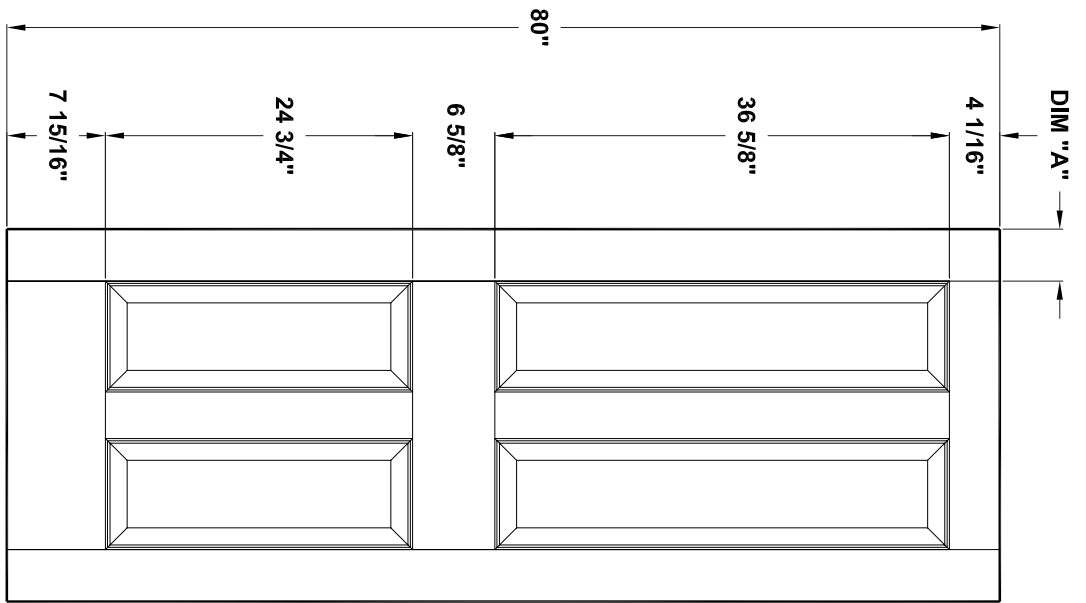

Height **80"**

Creation date **2004-June-03**
 Prep. by: **J.C.**
 Revision date **-**
 Rev. **0**
 Scale **nts**

K80-01

Door width	12" to 16"	18" to 22"	24" to 26"	28" to 36"
stile width "A"	N/A	4-3/16"	4-3/16"	4-3/16"
stile width "B"	N/A	N/A	N/A	4-3/16"
stile width "C"	N/A	N/A	4-3/16"	4-3/16"

Specification sheet

Title **Ext. Door** Height **80"**

10 Lt, 15 Lt, 6 panel

Creation date **2004-June-03**

Prep. by: **J.C.**

Revision date **2005-04-06**

Rev. **1**

Scale **nts**

K80-02

Door width	12" to 16"	18" to 36"
stile width "A"	3-3/16"	4-3/16"

Specification sheet

Title **Ext. door**
 2 lites/4panels lockrail, 4 panels

Height **80"**

Creation date **2004-june-03**
 Prep. by: J.C.
 Revision date **2005-march-31**
 Scale nts
 Rev. **1**

K80-03

Door width	12" to 14"
stile width "A"	2-3/16"

Specification sheet

Title
Ext. Sidelites 1 lite, 5 lites

Height
80 1/2 "

Creation date
2004-June-03

Prep. by: J. C.

Revision date
2005-april-06