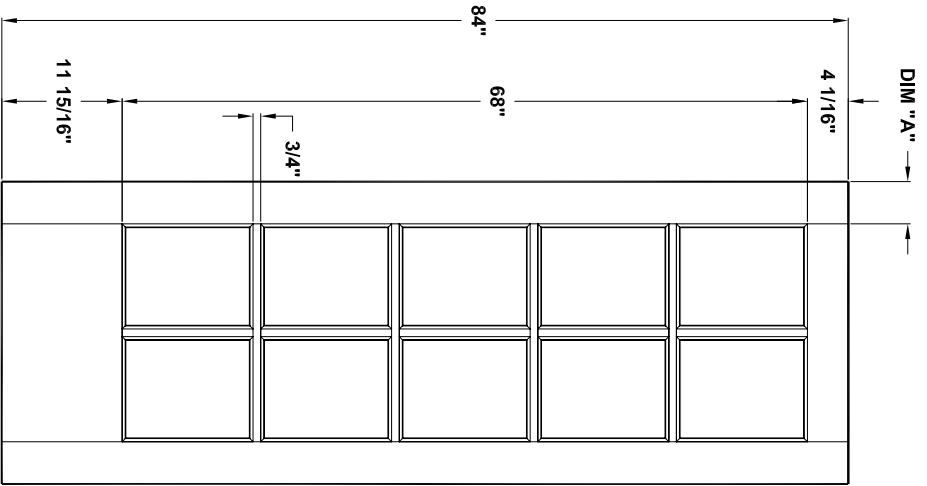

Specification sheet

Title **Ext. Door** Height **84"**

Creation date **2004-June-03**
 Prep. by: **J.C.**
 Revision date **2005-04-06** Rev. **2**
 Scale **nts**

K84-01

Door width	12" to 16"	18" to 22"	24" to 26"	28" to 36"
stile width "A"	N/A	4-3/16"	4-3/16"	4-3/16"
stile width "B"	N/A	N/A	N/A	4-3/16"
stile width "C"	N/A	N/A	4-3/16"	4-3/16"

Specification sheet

Title **Ext. Door** Height **84"**
 10 Lt, 15 Lt, 6 panel

Creation date **2004-June-03**
 Prep. by: **J.C.**
 Revision date **2005-04-06** Rev. **2**
 Scale nts

K84-02

Door width	12" to 16"	18" to 36"
stile width "A"	3-3/16"	4-3/16"

Specification sheet

Title **Ext. Door** Height **96"**
 12 Lt, 18 Lt, 6 panel

Creation date **2004-June-03**
 Prep. by: **J.C.**
 Revision date **2005-04-06** Rev. **2**
 Scale nts

K96-02

Door width	12" to 16"	18" to 36"
stile width "A"	3-3/16"	4-3/16"

Door width	12" to 14"
stile width "A"	2-3/16"

Specification sheet

Title
Ext Door 1 Lt, 6 Lt sidelites

Height
96 1/2"

Creation date	2004-June-03	
Prep. by:	J.C.	
Revision date	2005-04-06	Rev. 2
Scale	nts	

K96-04