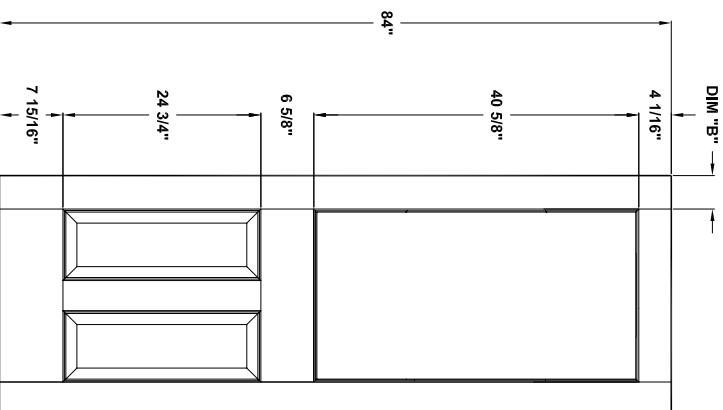

K80-02

Door width	12" to 16"	18" to 36"
stile width "A"	3-3/16"	4-3/16"

Specification sheet

Title **Ext. door**
 2 lites/4panels lockrail, 4 panels

Height **80"**

Creation date **2004-june-03**
 Prep. by: J.C.
 Revision date **2005-march-31**
 Scale nts
 Rev. **1**

K80-03

Door width	12" to 14"
stile width "A"	2-3/16"

Specification sheet

Title
Ext. Sidelites 1 lite, 5 lites

Height
80 1/2 "

Creation date
2004-June-03

Prep. by: J. C.

Revision date
2005-april-06

Specification sheet

Title **Ext. Door** Height **84"**

Creation date **2004-June-03**
 Prep. by: **J.C.**
 Revision date **2005-04-06** Rev. **2**
 Scale **nts**

K84-01

Door width	12" to 16"	18" to 22"	24" to 26"	28" to 36"
stile width "A"	N/A	4-3/16"	4-3/16"	4-3/16"
stile width "B"	N/A	N/A	N/A	4-3/16"
stile width "C"	N/A	N/A	4-3/16"	4-3/16"

Door width	12" to 14"
stile width "A"	2-3/16"

Specification sheet

Title
Ext Door 1 Lt, 6 Lt sidelites

Height
96 1/2"

Creation date	2004-June-03	
Prep. by:	J.C.	
Revision date	2005-04-06	Rev. 2
Scale	nts	

K96-04