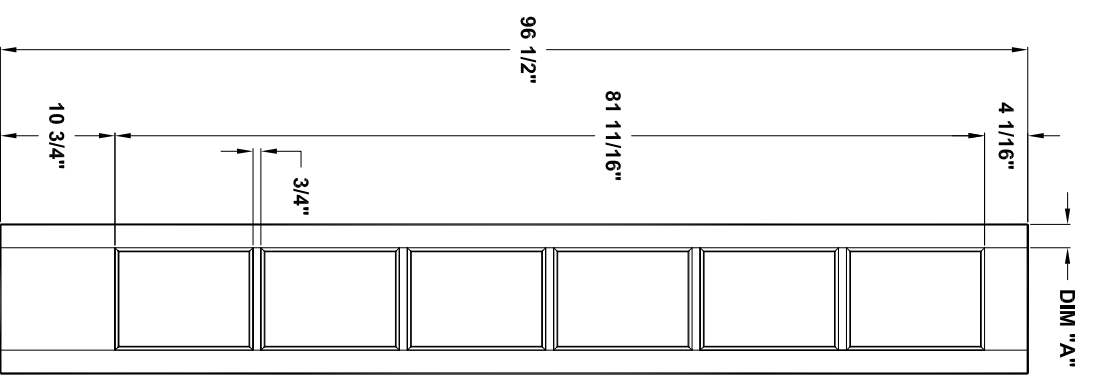

K84-03

Door width	12" to 14"
stile width "A"	2-3/16"

Specification sheet

Title
Ext Door 1 Lt, 5 Lt sidelites

Height
84 1/2"

Creation date	2004-June-03
Prep. by:	J.C.
Revision date	2005-04-06
Rev.	2
Scale	nts

Specification sheet

Title **Ext. Door** Height **96"**
 12 Lt, 18 Lt, 6 panel

Creation date **2004-June-03**
 Prep. by: **J.C.**
 Revision date **2005-04-06** Rev. **2**
 Scale nts

K96-02

Door width	12" to 16"	18" to 36"
stile width "A"	3-3/16"	4-3/16"

Specification sheet

Title **Ext. door**
 2 lites/4panels lockrail, 4 panels

Height **96"**

Creation date: 2004-june-03
 Prep. by: J.C.
 Revision date: 2005-march-31
 Scale: nts

Masonite International Corporation
Masonite
K96-03

Door width	12" to 14"
stile width "A"	2-3/16"

Specification sheet

Title
Ext Door 1 Lt, 6 Lt sidelites

Height
96 1/2"

Creation date	2004-June-03	
Prep. by:	J.C.	
Revision date	2005-04-06	Rev. 2
Scale	nts	

K96-04