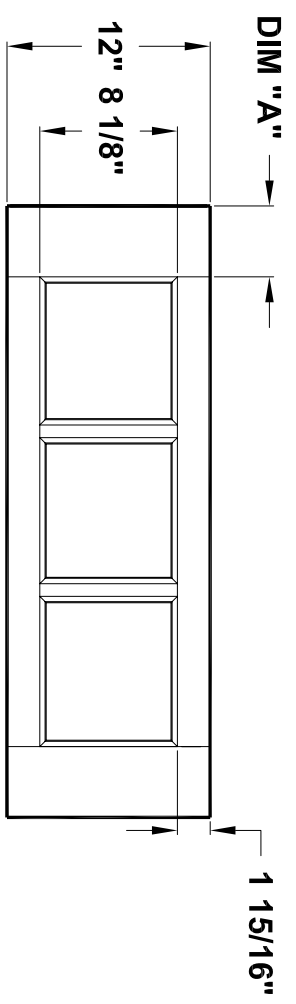

Height **80"**

Creation date **2004-June-03**
 Prep. by: **J.C.**
 Revision date **-**
 Rev. **0**
 Scale **nts**

K80-01

Door width	12" to 16"	18" to 22"	24" to 26"	28" to 36"
stile width "A"	N/A	4-3/16"	4-3/16"	4-3/16"
stile width "B"	N/A	N/A	N/A	4-3/16"
stile width "C"	N/A	N/A	4-3/16"	4-3/16"

K80-02

Door width	12" to 16"	18" to 36"
stile width "A"	3-3/16"	4-3/16"

Specification sheet

Title **Ext. door**
 2 lites/4panels lockrail, 4 panels

Height **80"**

Creation date **2004-june-03**
 Prep. by: J.C.
 Revision date **2005-march-31**
 Scale nts
 Rev. **1**

K80-03

Door width	12" to 14"
stile width "A"	2-3/16"

Specification sheet

Title
Ext. Sidelites 1 lite, 5 lites

Height
80 1/2 "

Creation date
2004-June-03

Prep. by: J. C.

Revision date
2005-april-06

Rev.
1

Scale nts

Masonite International Corporation

K80-04

Door width	24" to 72"
Stile width "A"	4-3/16"

Specification sheet

Title
Ext Door 3-5-7 Lites Transom

Height
12"