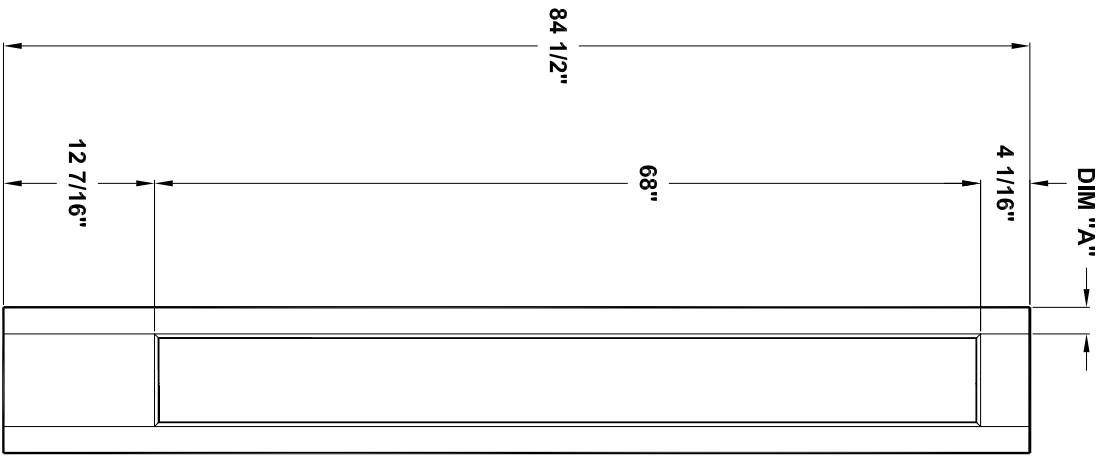

Specification sheet

Title **Ext. Door** Height **84"**
 10 Lt, 15 Lt, 6 panel

Creation date **2004-June-03**
 Prep. by: **J.C.**
 Revision date **2005-04-06** Rev. **2**
 Scale nts

K84-02

Door width	12" to 16"	18" to 36"
stile width "A"	3-3/16"	4-3/16"

Specification sheet

Title **Ext. door**
 2 lites/4panels lockrail, 4 panels

Height **84"**

Creation date **2004-june-03**
 Prep. by: J.C.
 Revision date **2005-march-31**
 Scale nts

Masonite
 Masonite International Corporation

K84-03

Door width	12" to 14"
stile width "A"	2-3/16"

Specification sheet

Title
Ext Door 1 Lt, 5 Lt sidelites

Height
84 1/2"

Creation date	2004-June-03
Prep. by:	J.C.
Revision date	2005-04-06
Rev.	2
Scale	nts

Specification sheet

Title **Ext. Door** Height **96"**
 12 Lt, 18 Lt, 6 panel

Creation date **2004-June-03**
 Prep. by: **J.C.**
 Revision date **2005-04-06** Rev. **2**
 Scale nts

K96-02

Door width	12" to 16"	18" to 36"
stile width "A"	3-3/16"	4-3/16"