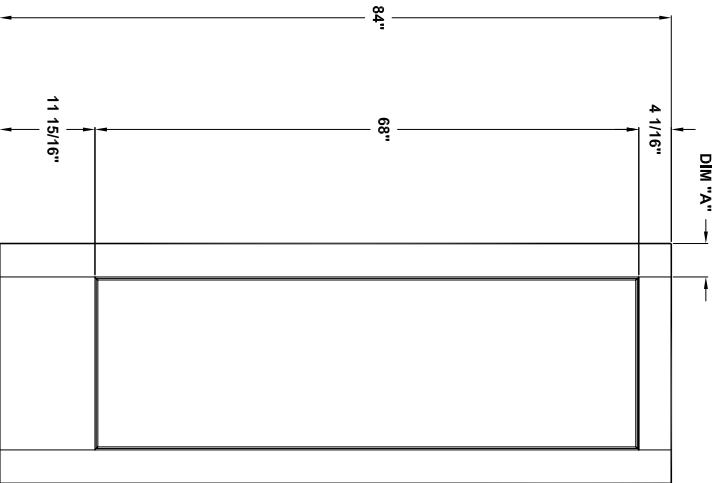

Door width	12" to 14"	16" to 22"	24" to 26"	28" to 36"
stile width "A"	3-3/16"	4-3/16"	4-3/16"	4-3/16"
stile width "B"	N/A	N/A	4-3/16"	4-3/16"
stile width "C"	N/A	N/A	N/A	4-3/16"