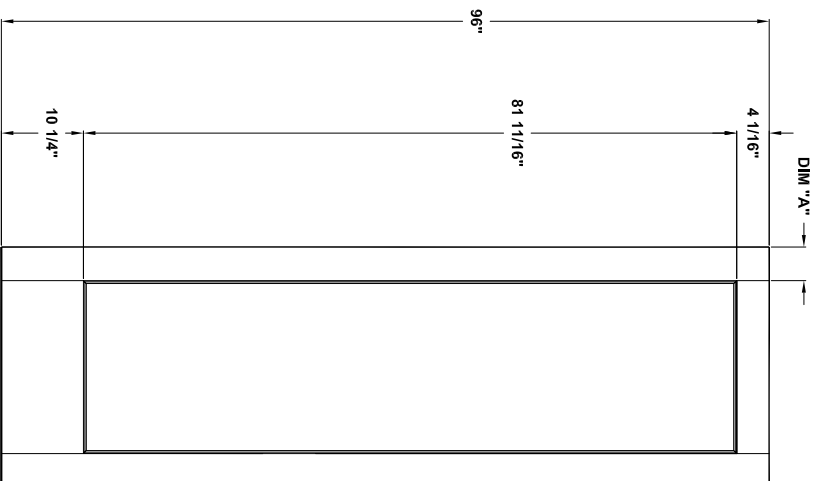

Door width	12" to 14"	16" to 22"	24" to 26"	28" to 36"
stile width "A"	3-3/16"	4-3/16"	4-3/16"	4-3/16"
stile width "B"	N/A	N/A	4-3/16"	4-3/16"
stile width "C"	N/A	N/A	N/A	4-3/16"