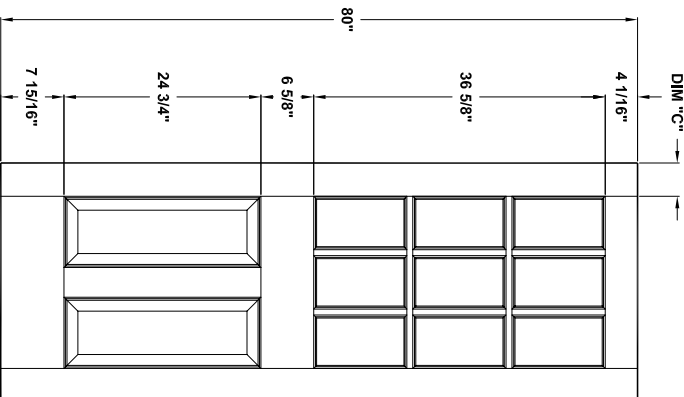

Door width	12" to 16"	18" to 22"	24" to 26"	28" to 36"
stile width "A"	3-3/16"	4-3/16"	4-3/16"	4-3/16"
stile width "B"	N/A	N/A	4-3/16"	4-3/16"
stile width "C"	N/A	N/A	N/A	4-3/16"

Specification sheet

Title **Ext. Door**
 1Lt, 1Lt+1 or 2 pan, 9Lt + 2 pan

Height **80"**

Creation date **2004-June-03**
 Prep. by: **J.C.**
 Revision date **-**
 Rev. **0**
 Scale **nts**

K80-01

Door width	12" to 16"	18" to 22"	24" to 26"	28" to 36"
stile width "A"	N/A	4-3/16"	4-3/16"	4-3/16"
stile width "B"	N/A	N/A	N/A	4-3/16"
stile width "C"	N/A	N/A	4-3/16"	4-3/16"

K80-02

Door width	12" to 16"	18" to 36"
stile width "A"	3-3/16"	4-3/16"

Specification sheet

Title **Ext. door**
 2 lites/4panels lockrail, 4 panels

Height **80"**

Creation date **2004-june-03**
 Prep. by: J.C.
 Revision date **2005-march-31**
 Scale nts
 Rev. **1**

Door width	12" to 14"
stile width "A"	2-3/16"

Specification sheet

Title
Ext Door 1 Lt, 6 Lt sidelites

Height
96 1/2"

Creation date	2004-June-03	
Prep. by:	J.C.	
Revision date	2005-04-06	Rev. 2
Scale	nts	

K96-04