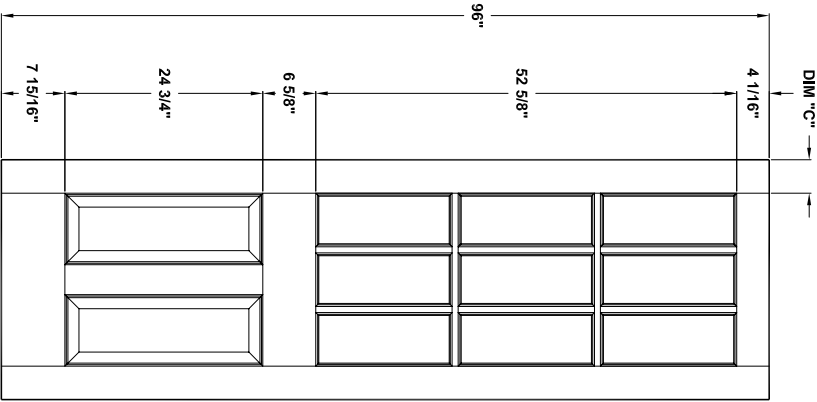

Door width	12" to 14"	16" to 22"	24" to 26"	28" to 36"
stile width "A"	3-3/16"	4-3/16"	4-3/16"	4-3/16"
stile width "B"	N/A	N/A	4-3/16"	4-3/16"
stile width "C"	N/A	N/A	N/A	4-3/16"