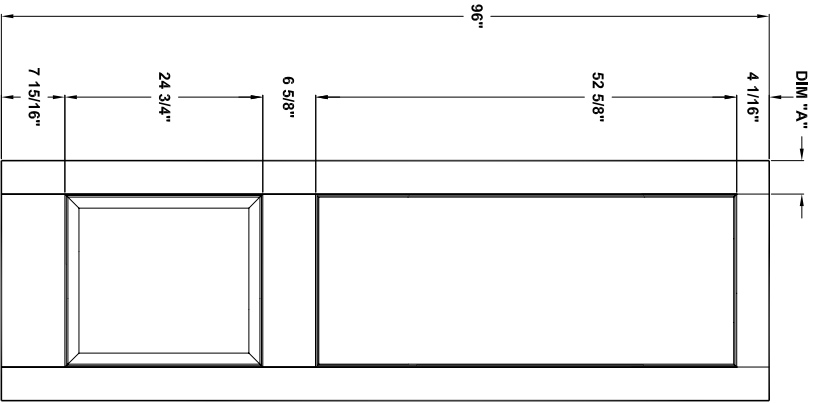

Door width	12" to 14"	16" to 22"	24" to 26"	28" to 36"
stile width "A"	3-3/16"	4-3/16"	4-3/16"	4-3/16"
stile width "B"	N/A	N/A	4-3/16"	4-3/16"
stile width "C"	N/A	N/A	N/A	4-3/16"