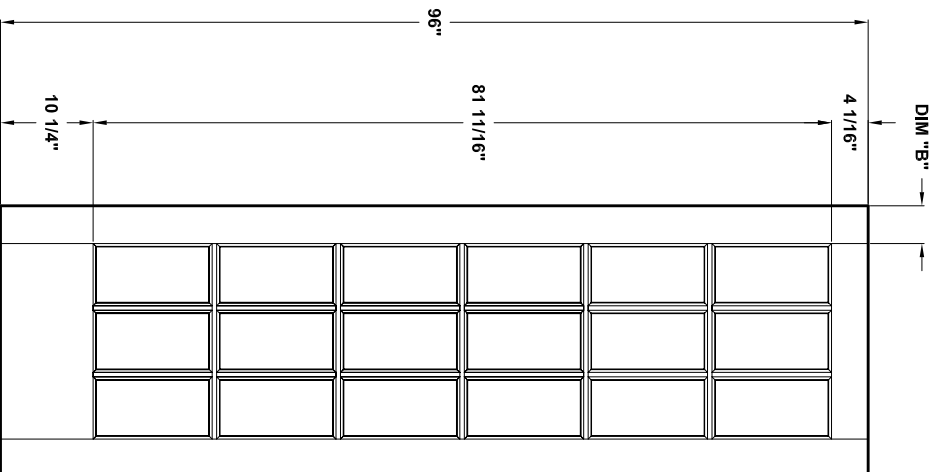

Title Ext. Door
 1Lt, 1Lt + 1 or 2 pan, 9Lt + 2 pan

Height
96"

Creation date
 2004-June-03
 Prep. by: J.C.
 Revision date
 2005-04-06
 Rev.
 2
 Scale nts

K96-01

Door width	20" to 22"	24" to 26"	28" to 36"
stile width "A"	4-3/16"	4-3/16"	4-3/16"
stile width "B"	N/A	N/A	4-3/16"
stile width "C"	N/A	4-3/16"	4-3/16"

Specification sheet

Title **Ext. Door** Height **96"**
 12 Lt, 18 Lt, 6 panel

Creation date **2004-June-03**
 Prep. by: **J.C.**
 Revision date **2005-04-06** Rev. **2**
 Scale nts

K96-02

Door width	12" to 16"	18" to 36"
stile width "A"	3-3/16"	4-3/16"

Specification sheet

Title **Ext. door**
 2 lites/4panels lockrail, 4 panels

Height **96"**

Creation date: 2004-june-03
 Prep. by: J.C.
 Revision date: 2005-march-31
 Scale: nts

Masonite International Corporation
Masonite
K96-03

Door width	12" to 14"
stile width "A"	2-3/16"

Specification sheet

Title
Ext Door 1 Lt, 6 Lt sidelites

Height
96 1/2"

Creation date	2004-June-03	
Prep. by:	J.C.	
Revision date	2005-04-06	Rev. 2
Scale	nts	

K96-04