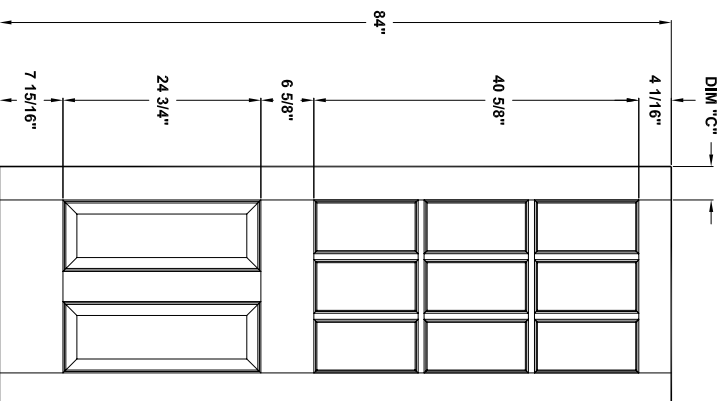

Door width	12" to 14"	16" to 22"	24" to 26"	28" to 36"
stile width "A"	3-3/16"	4-3/16"	4-3/16"	4-3/16"
stile width "B"	N/A	N/A	4-3/16"	4-3/16"
stile width "C"	N/A	N/A	N/A	4-3/16"