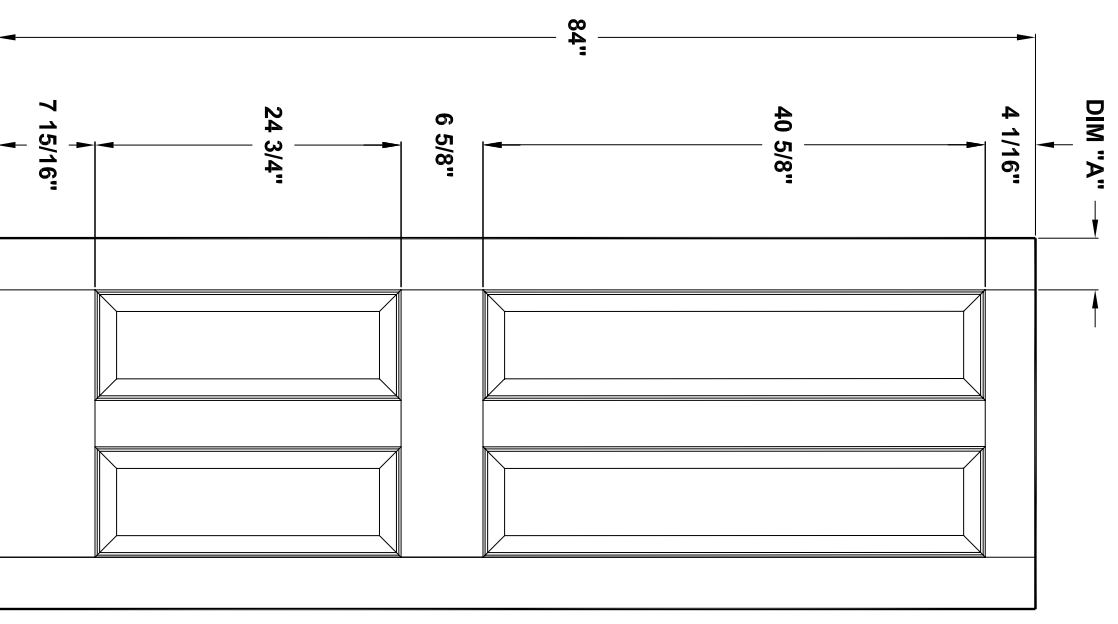

Specification sheet

Title **Ext. Door** Height **84"**
 10 Lt, 15 Lt, 6 panel

Creation date **2004-June-03**
 Prep. by: **J.C.**
 Revision date **2005-04-06** Rev. **2**
 Scale nts

K84-02

Door width	12" to 16"	18" to 36"
stile width "A"	3-3/16"	4-3/16"

Specification sheet

Title **Ext. door**
 2 lites/4panels lockrail, 4 panels

Height **84"**

Creation date **2004-june-03**
 Prep. by: J.C.
 Revision date **2005-march-31**
 Scale nts

Masonite
 Masonite International Corporation

K84-03

Door width	12" to 14"
stile width "A"	2-3/16"

Specification sheet

Title
Ext Door 1 Lt, 5 Lt sidelites

Height
84 1/2"

Creation date	2004-June-03
Prep. by:	J.C.
Revision date	2005-04-06
Rev.	2
Scale	nts

Door width	12" to 14"
stile width "A"	2-3/16"

Specification sheet

Title
Ext Door 1 Lt, 6 Lt sidelites

Height
96 1/2"

Creation date	2004-June-03	
Prep. by:	J.C.	
Revision date	2005-04-06	Rev. 2
Scale	nts	

K96-04