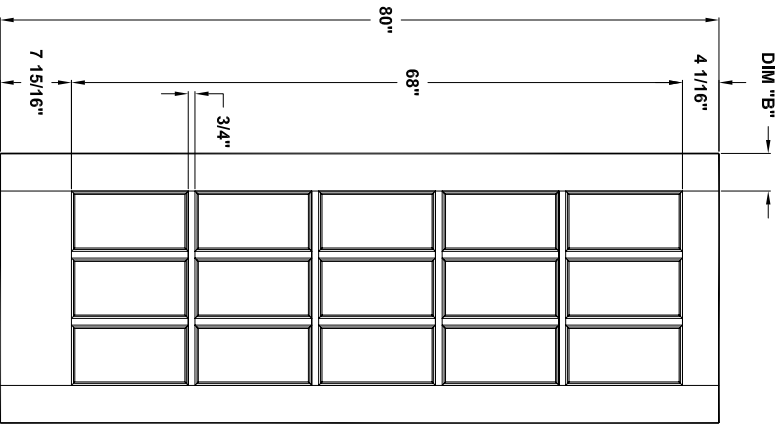

Door width	12" to 16"	18" to 22"	24" to 26"	28" to 36"
stile width "A"	3-3/16"	4-3/16"	4-3/16"	4-3/16"
stile width "B"	N/A	N/A	4-3/16"	4-3/16"
stile width "C"	N/A	N/A	N/A	4-3/16"

Specification sheet

Title **Ext. Door**
 1Lt, 1Lt+1 or 2 pan, 9Lt + 2 pan

Height **80"**

Creation date **2004-June-03**
 Prep. by: **J.C.**
 Revision date **-**
 Rev. **0**
 Scale **nts**

K80-01

Door width	12" to 16"	18" to 22"	24" to 26"	28" to 36"
stile width "A"	N/A	4-3/16"	4-3/16"	4-3/16"
stile width "B"	N/A	N/A	N/A	4-3/16"
stile width "C"	N/A	N/A	4-3/16"	4-3/16"

K80-02

Door width	12" to 16"	18" to 36"
stile width "A"	3-3/16"	4-3/16"

Specification sheet

Title **Ext. door**
 2 lites/4panels lockrail, 4 panels

Height **80"**

Creation date **2004-june-03**
 Prep. by: J.C.
 Revision date **2005-march-31**
 Scale nts
 Rev. **1**

Door width	12" to 14"
stile width "A"	2-3/16"

Specification sheet

Title
Ext Door 1 Lt, 6 Lt sidelites

Height
96 1/2"

Creation date	2004-June-03	
Prep. by:	J.C.	
Revision date	2005-04-06	Rev. 2
Scale	nts	

K96-04