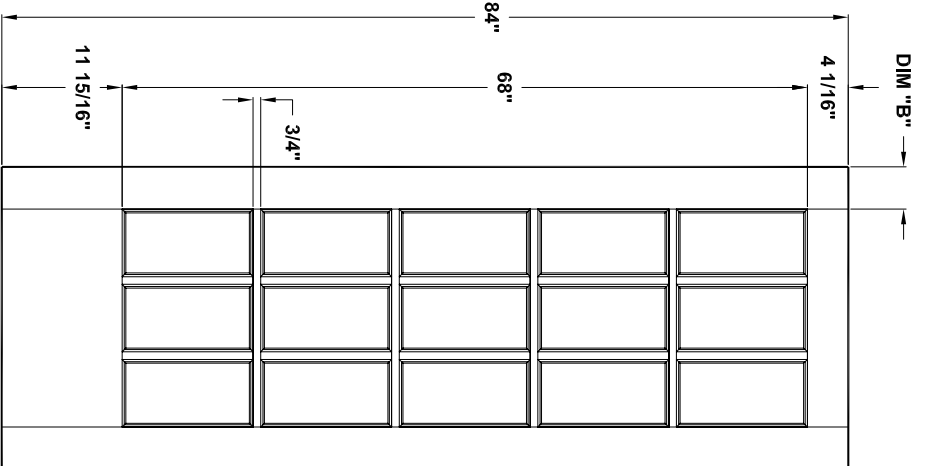

Specification sheet

Title **Ext. Door** Height **84"**

Creation date **2004-June-03**
 Prep. by: **J.C.**
 Revision date **2005-04-06** Rev. **2**
 Scale **nts**

K84-01

Door width	12" to 16"	18" to 22"	24" to 26"	28" to 36"
stile width "A"	N/A	4-3/16"	4-3/16"	4-3/16"
stile width "B"	N/A	N/A	N/A	4-3/16"
stile width "C"	N/A	N/A	4-3/16"	4-3/16"

Specification sheet

Title **Ext. Door** Height **84"**
 10 Lt, 15 Lt, 6 panel

Creation date **2004-June-03**
 Prep. by: **J.C.**
 Revision date **2005-04-06** Rev. **2**
 Scale nts

K84-02

Door width	12" to 16"	18" to 36"
stile width "A"	3-3/16"	4-3/16"

Specification sheet

Title **Ext. Door** Height **96"**
 12 Lt, 18 Lt, 6 panel

Creation date **2004-June-03**
 Prep. by: **J.C.**
 Revision date **2005-04-06** Rev. **2**
 Scale nts

K96-02

Door width	12" to 16"	18" to 36"
stile width "A"	3-3/16"	4-3/16"

Door width	12" to 14"
stile width "A"	2-3/16"

Specification sheet

Title
Ext Door 1 Lt, 6 Lt sidelites

Height
96 1/2"

Creation date	2004-June-03	
Prep. by:	J.C.	
Revision date	2005-04-06	Rev. 2
Scale	nts	

K96-04