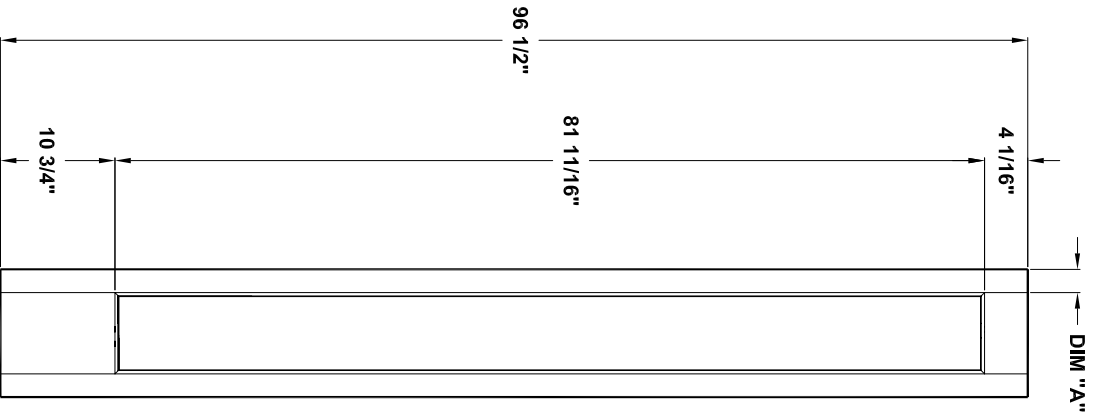

K84-03

Door width	12" to 14"
stile width "A"	2-3/16"

Specification sheet

Title
Ext Door 1 Lt, 5 Lt sidelites

Height
84 1/2"

Creation date	2004-June-03
Prep. by:	J.C.
Revision date	2005-04-06
Rev.	2
Scale	nts

Specification sheet

Title **Ext. Door** Height **96"**
 12 Lt, 18 Lt, 6 panel

Creation date **2004-June-03**
 Prep. by: **J.C.**
 Revision date **2005-04-06** Rev. **2**
 Scale nts

K96-02

Door width	12" to 16"	18" to 36"
stile width "A"	3-3/16"	4-3/16"

Specification sheet

Title **Ext. door**
 2 lites/4panels lockrail, 4 panels

Height **96"**

Creation date: 2004-june-03
 Prep. by: J.C.
 Revision date: 2005-march-31
 Scale: nts

Masonite International Corporation
Masonite
K96-03

Door width	12" to 14"
stile width "A"	2-3/16"

Specification sheet

Title
Ext Door 1 Lt, 6 Lt sidelites

Height
96 1/2"

Creation date	2004-June-03	
Prep. by:	J.C.	
Revision date	2005-04-06	Rev. 2
Scale	nts	

K96-04