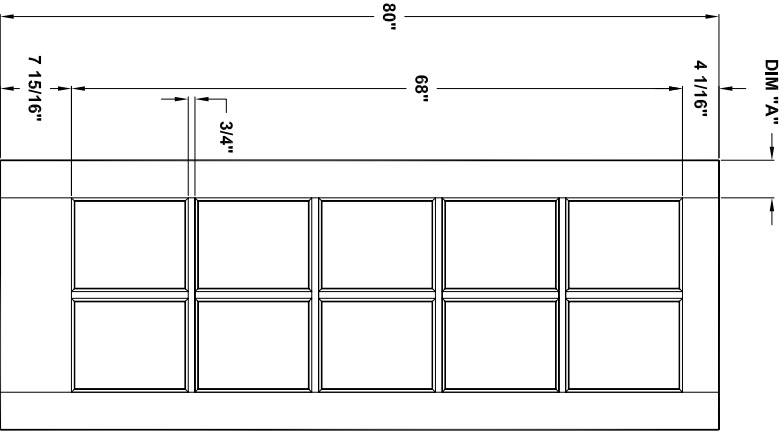

Door width	12" to 16"	18" to 22"	24" to 26"	28" to 36"
stile width "A"	3-3/16"	4-3/16"	4-3/16"	4-3/16"
stile width "B"	N/A	N/A	4-3/16"	4-3/16"
stile width "C"	N/A	N/A	N/A	4-3/16"

Specification sheet

Title **Ext. Door**
 1Lt, 1Lt+1 or 2 pan, 9Lt + 2 pan

Height **80"**

Creation date **2004-June-03**
 Prep. by: **J.C.**
 Revision date **-**
 Rev. **0**
 Scale **nts**

K80-01

Door width	12" to 16"	18" to 22"	24" to 26"	28" to 36"
stile width "A"	N/A	4-3/16"	4-3/16"	4-3/16"
stile width "B"	N/A	N/A	N/A	4-3/16"
stile width "C"	N/A	N/A	4-3/16"	4-3/16"

K80-02

Door width	12" to 16"	18" to 36"
stile width "A"	3-3/16"	4-3/16"

Specification sheet

Title **Ext. door**
 2 lites/4panels lockrail, 4 panels

Height **80"**

Creation date **2004-june-03**
 Prep. by: J.C.
 Revision date **2005-march-31**
 Scale nts
 Rev. **1**

Door width	12" to 14"
stile width "A"	2-3/16"

Specification sheet

Title
Ext Door 1 Lt, 6 Lt sidelites

Height
96 1/2"

Creation date	2004-June-03	
Prep. by:	J.C.	
Revision date	2005-04-06	Rev. 2
Scale	nts	

K96-04