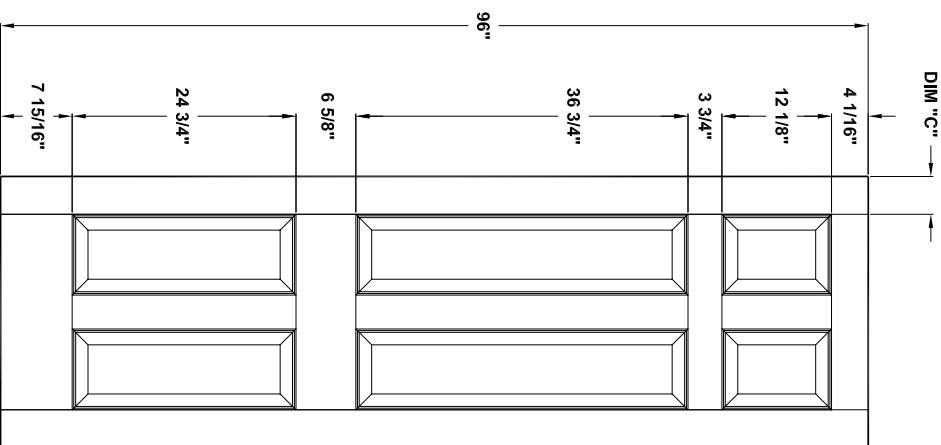

Title Ext. Door
 1Lt, 1Lt + 1 or 2 pan, 9Lt + 2 pan

Height
96"

Creation date
 2004-June-03
 Prep. by: J.C.
 Revision date
 2005-04-06
 Rev.
 2
 Scale nts

K96-01

Door width	20" to 22"	24" to 26"	28" to 36"
stile width "A"	4-3/16"	4-3/16"	4-3/16"
stile width "B"	N/A	N/A	4-3/16"
stile width "C"	N/A	4-3/16"	4-3/16"

Specification sheet

Title **Ext. Door** Height **96"**
 12 Lt, 18 Lt, 6 panel

Creation date **2004-June-03**
 Prep. by: **J.C.**
 Revision date **2005-04-06** Rev. **2**
 Scale nts

K96-02

Door width	12" to 16"	18" to 36"
stile width "A"	3-3/16"	4-3/16"

Specification sheet

Title **Ext. door**
 2 lites/4panels lockrail, 4 panels

Height **96"**

Creation date: 2004-june-03
 Prep. by: J.C.
 Revision date: 2005-march-31
 Scale: nts

Masonite International Corporation
Masonite
K96-03

Door width	12" to 14"
stile width "A"	2-3/16"

Specification sheet

Title
Ext Door 1 Lt, 6 Lt sidelites

Height
96 1/2"

Creation date	2004-June-03	
Prep. by:	J.C.	
Revision date	2005-04-06	Rev. 2
Scale	nts	

K96-04