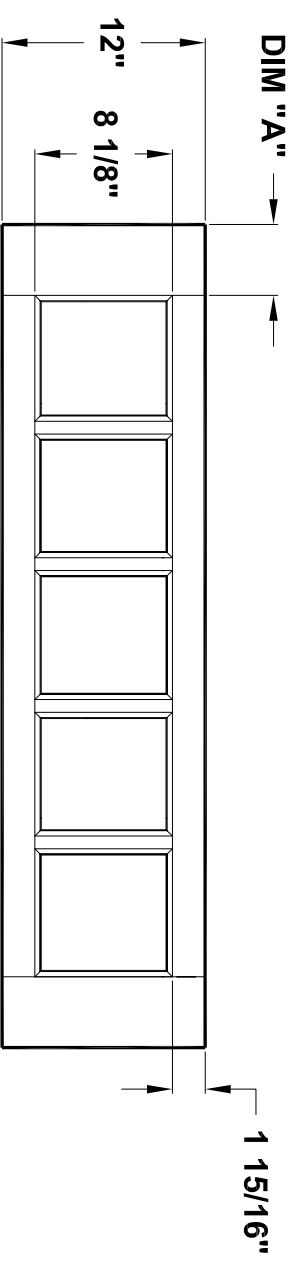

Door width	12" to 16"	18" to 22"	24" to 26"	28" to 36"
stile width "A"	3-3/16"	4-3/16"	4-3/16"	4-3/16"
stile width "B"	N/A	N/A	4-3/16"	4-3/16"
stile width "C"	N/A	N/A	N/A	4-3/16"

Specification sheet

Title **Ext. Door**
 1Lt, 1Lt+1 or 2 pan, 9Lt + 2 pan

Height **80"**

Creation date **2004-June-03**
 Prep. by: **J.C.**
 Revision date **-**
 Rev. **0**
 Scale **nts**

K80-01

Door width	12" to 16"	18" to 22"	24" to 26"	28" to 36"
stile width "A"	N/A	4-3/16"	4-3/16"	4-3/16"
stile width "B"	N/A	N/A	N/A	4-3/16"
stile width "C"	N/A	N/A	4-3/16"	4-3/16"

K80-02

Door width	12" to 16"	18" to 36"
stile width "A"	3-3/16"	4-3/16"

Specification sheet

Title **Ext. door**
 2 lites/4panels lockrail, 4 panels

Height **80"**

Creation date **2004-june-03**
 Prep. by: J.C.
 Revision date **2005-march-31**
 Scale nts
 Rev. **1**

Rev.
1

Scale nts

Masonite International Corporation

K80-04

Door width	24" to 72"
Stile width "A"	4-3/16"

Specification sheet

Title
Ext Door 3-5-7 Lites Transom

Height
12"