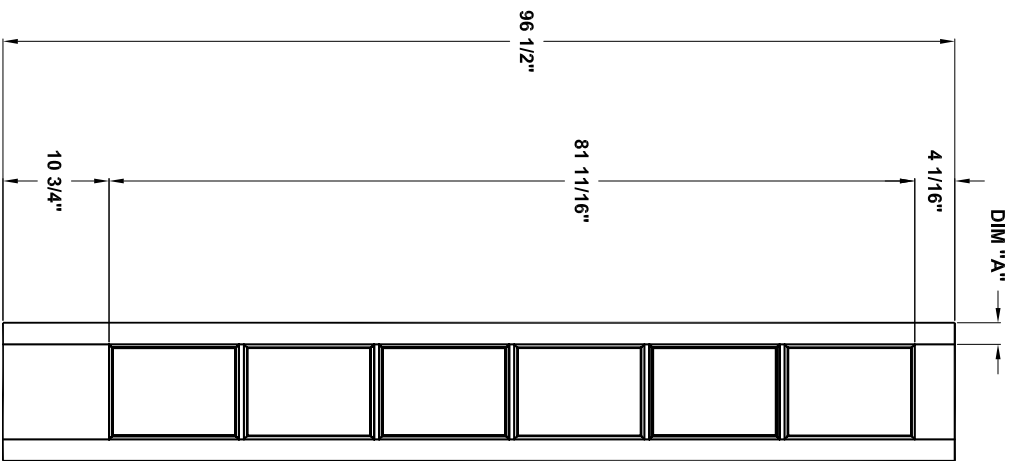

# Specification sheet

Title: Sidelites  
 Height: 80 1/2 "

Creation date: 2004-June-03  
 Prep. by: J. C.  
 Revision date: -  
 Rev: 0  
 Scale: nts

C80-01

|                 |            |
|-----------------|------------|
| Door width      | 24" to 72" |
| stile width "A" | 4-3/16"    |

# Specification sheet

Title Transoms Height 12"

Creation date 2004-June-03  
 Prep. by: J. C.  
 Revision date 2005-03-31  
 Rev. 2  
 Scale nts

C80-02

|                 |            |
|-----------------|------------|
| Door width      | 12" to 14" |
| stile width "A" | 2-3/16"    |

# Specification sheet

Title: Sidelites  
 Height: 84 1/2"

Creation date: 2004-June-03  
 Prep. by: J. C.  
 Revision date: 2005-04-06  
 Rev: 2  
 Scale: nts

C84-01

|                 |            |
|-----------------|------------|
| Door width      | 12" to 14" |
| stile width "A" | 2-3/16"    |

# Specification sheet

Title **Sidelites** Height **96 1/2 "**

Creation date **2004-June-03**  
 Prep. by: **J. C.**  
 Revision date **2005-april-06** Rev. **1**  
 Scale **nts**

**C96-01**