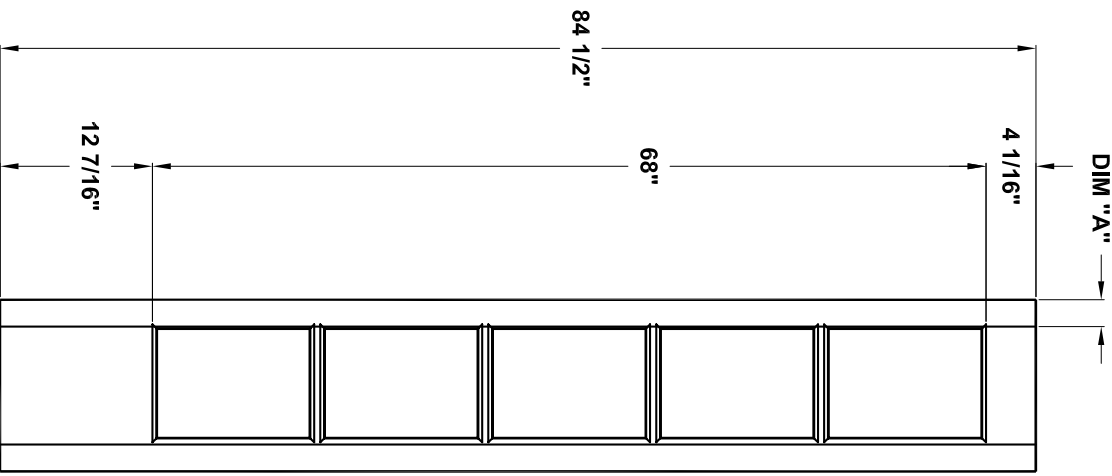

# Specification sheet

Title: Sidelites  
 Height: 80 1/2 "

Creation date: 2004-June-03  
 Prep. by: J. C.  
 Revision date: -  
 Rev: 0  
 Scale: nts

C80-01

|                 |            |
|-----------------|------------|
| Door width      | 24" to 72" |
| stile width "A" | 4-3/16"    |

# Specification sheet

Title Transoms Height 12"

Creation date 2004-June-03  
 Prep. by: J. C.  
 Revision date 2005-03-31  
 Rev. 2  
 Scale nts

C80-02

|                 |            |
|-----------------|------------|
| Door width      | 12" to 14" |
| stile width "A" | 2-3/16"    |

# Specification sheet

Title: Sidelites  
 Height: 84 1/2"

Creation date: 2004-June-03  
 Prep. by: J. C.  
 Revision date: 2005-04-06  
 Rev: 2  
 Scale: nts

C84-01

|                 |            |
|-----------------|------------|
| Door width      | 12" to 14" |
| stile width "A" | 2-3/16"    |

# Specification sheet

Title **Sidelites** Height **96 1/2 "**

Creation date **2004-June-03**  
 Prep. by: **J. C.**  
 Revision date **2005-april-06** Rev. **1**  
 Scale **nts**

**C96-01**