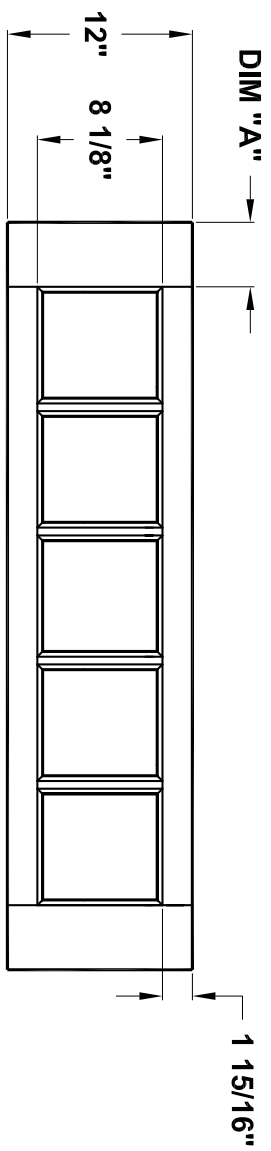

|                 |            |
|-----------------|------------|
| Door width      | 12" to 14" |
| stile width "A" | 2-3/16"    |

# Specification sheet

Title: Sidelites  
 Height: 80 1/2 "

Creation date: 2004-June-03  
 Prep. by: J. C.  
 Revision date: -  
 Rev: 0  
 Scale: nts

C80-01

|                 |            |
|-----------------|------------|
| Door width      | 24" to 72" |
| stile width "A" | 4-3/16"    |

# Specification sheet

Title Transoms Height 12"

Creation date 2004-June-03  
 Prep. by: J. C.  
 Revision date 2005-03-31  
 Rev. 2  
 Scale nts

C80-02

|                 |            |
|-----------------|------------|
| Door width      | 12" to 14" |
| stile width "A" | 2-3/16"    |

# Specification sheet

Title: Sidelites  
 Height: 84 1/2"

Creation date: 2004-June-03  
 Prep. by: J. C.  
 Revision date: 2005-04-06  
 Rev: 2  
 Scale: nts

C84-01

|                 |            |
|-----------------|------------|
| Door width      | 12" to 14" |
| stile width "A" | 2-3/16"    |