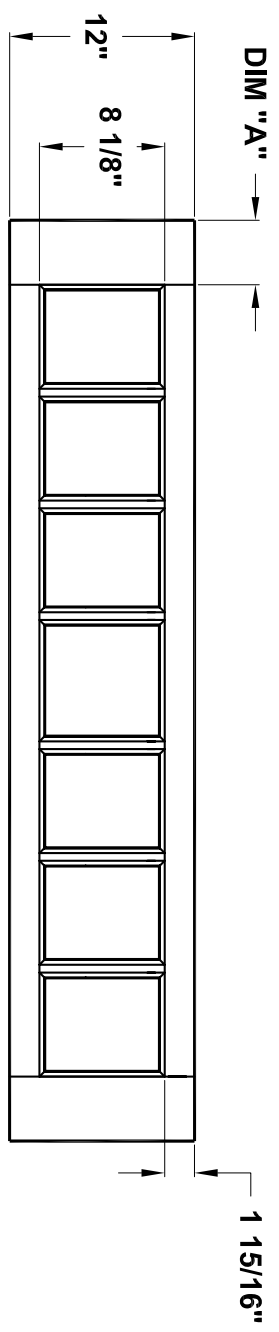

|                 |            |
|-----------------|------------|
| Door width      | 12" to 14" |
| stile width "A" | 2-3/16"    |

# Specification sheet

Title: Sidelites  
 Height: 80 1/2 "

Creation date: 2004-June-03  
 Prep. by: J. C.  
 Revision date: -  
 Rev: 0  
 Scale: nts

C80-01

|                 |            |
|-----------------|------------|
| Door width      | 24" to 72" |
| stile width "A" | 4-3/16"    |

# Specification sheet

Title Transoms Height 12"

Creation date 2004-June-03  
 Prep. by: J. C.  
 Revision date 2005-03-31  
 Rev. 2  
 Scale nts

C80-02

|                 |            |
|-----------------|------------|
| Door width      | 12" to 14" |
| stile width "A" | 2-3/16"    |

# Specification sheet

Title: Sidelites  
 Height: 84 1/2"

Creation date: 2004-June-03  
 Prep. by: J. C.  
 Revision date: 2005-04-06  
 Rev: 2  
 Scale: nts

C84-01

|                 |            |
|-----------------|------------|
| Door width      | 12" to 14" |
| stile width "A" | 2-3/16"    |