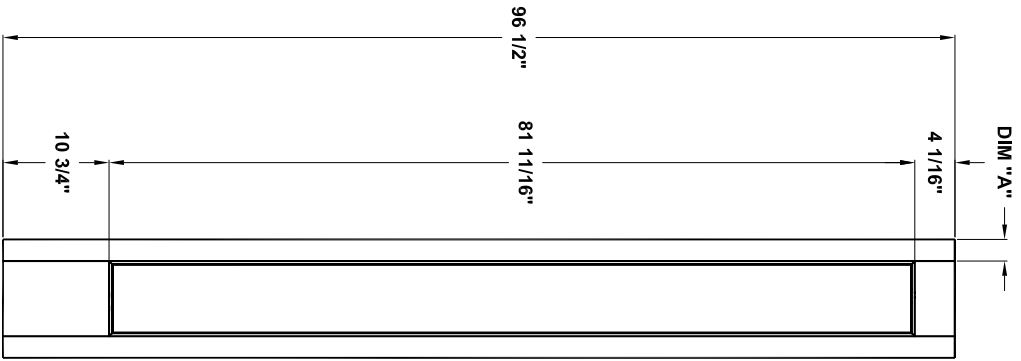

# Specification sheet

Title: Sidelites  
 Height: 80 1/2 "

Creation date: 2004-June-03  
 Prep. by: J. C.  
 Revision date: -  
 Rev: 0  
 Scale: nts

C80-01

|                 |            |
|-----------------|------------|
| Door width      | 24" to 72" |
| stile width "A" | 4-3/16"    |

# Specification sheet

Title Transoms Height 12"

Creation date 2004-June-03  
 Prep. by: J. C.  
 Revision date 2005-03-31  
 Rev. 2  
 Scale nts

C80-02

|                 |            |
|-----------------|------------|
| Door width      | 12" to 14" |
| stile width "A" | 2-3/16"    |

# Specification sheet

Title: Sidelites  
 Height: 84 1/2"

Creation date: 2004-June-03  
 Prep. by: J. C.  
 Revision date: 2005-04-06  
 Rev: 2  
 Scale: nts

C84-01

|                 |            |
|-----------------|------------|
| Door width      | 12" to 14" |
| stile width "A" | 2-3/16"    |

# Specification sheet

Title **Sidelites** Height **96 1/2 "**

Creation date **2004-June-03**  
 Prep. by: **J. C.**  
 Revision date **2005-april-06** Rev. **1**  
 Scale **nts**

**C96-01**