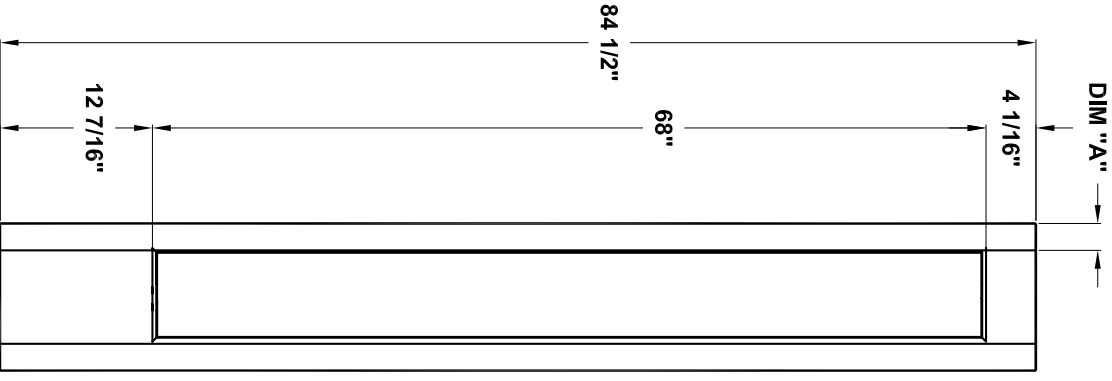

# Specification sheet

Title: Sidelites  
 Height: 80 1/2 "

Creation date: 2004-June-03  
 Prep. by: J. C.  
 Revision date: -  
 Rev: 0  
 Scale: nts

C80-01

|                 |            |
|-----------------|------------|
| Door width      | 24" to 72" |
| stile width "A" | 4-3/16"    |

# Specification sheet

Title Transoms Height 12"

Creation date 2004-June-03  
 Prep. by: J. C.  
 Revision date 2005-03-31  
 Rev. 2  
 Scale nts

C80-02

|                 |            |
|-----------------|------------|
| Door width      | 12" to 14" |
| stile width "A" | 2-3/16"    |

# Specification sheet

Title: Sidelites  
 Height: 84 1/2"

Creation date: 2004-June-03  
 Prep. by: J. C.  
 Revision date: 2005-04-06  
 Rev: 2  
 Scale: nts

C84-01

|                 |            |
|-----------------|------------|
| Door width      | 12" to 14" |
| stile width "A" | 2-3/16"    |

# Specification sheet

Title **Sidelites** Height **96 1/2 "**

Creation date **2004-June-03**  
 Prep. by: **J. C.**  
 Revision date **2005-april-06** Rev. **1**  
 Scale **nts**

**C96-01**