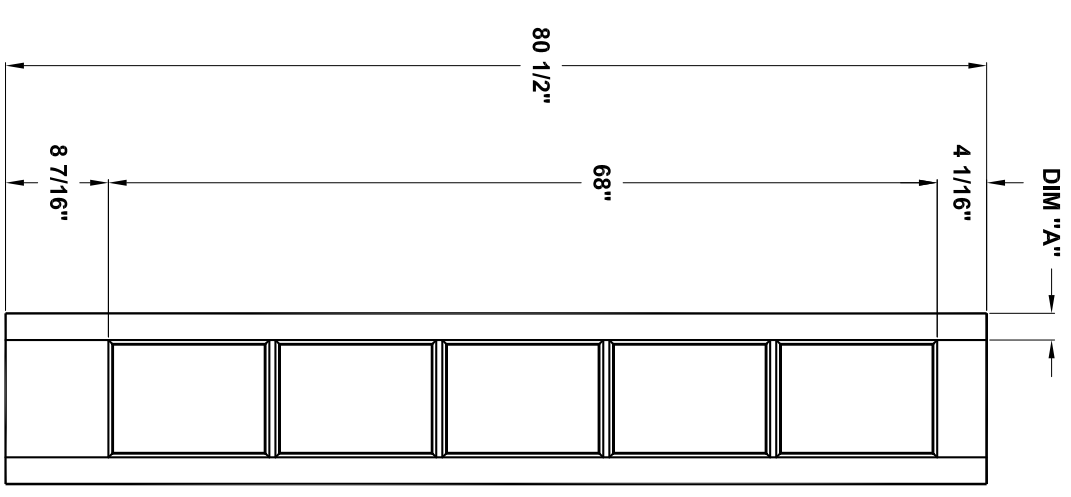

|                 |            |
|-----------------|------------|
| Door width      | 12" to 14" |
| stile width "A" | 2-3/16"    |

# Specification sheet

Title: Sidelites  
 Height: 80 1/2 "

Creation date: 2004-June-03  
 Prep. by: J. C.  
 Revision date: -  
 Rev: 0  
 Scale: nts

C80-01

|                 |            |
|-----------------|------------|
| Door width      | 24" to 72" |
| stile width "A" | 4-3/16"    |

# Specification sheet

Title: Sidelites  
 Height: 84 1/2"

Creation date: 2004-June-03  
 Prep. by: J. C.  
 Revision date: 2005-04-06  
 Rev: 2  
 Scale: nts

C84-01

|                 |            |
|-----------------|------------|
| Door width      | 12" to 14" |
| stile width "A" | 2-3/16"    |

# Specification sheet

Title **Sidelites** Height **96 1/2 "**

Creation date **2004-June-03**  
 Prep. by: **J. C.**  
 Revision date **2005-april-06** Rev. **1**  
 Scale **nts**

**C96-01**