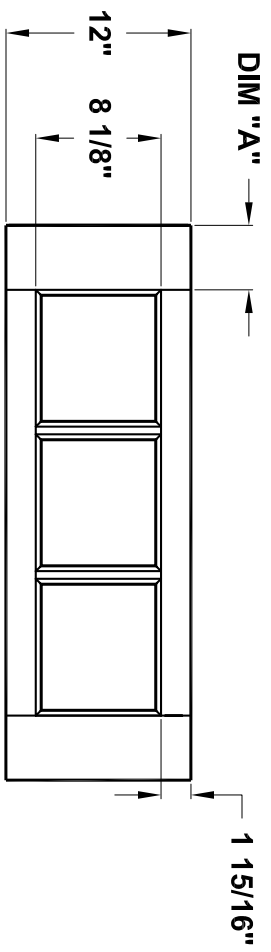

|                 |            |
|-----------------|------------|
| Door width      | 12" to 14" |
| stile width "A" | 2-3/16"    |

# Specification sheet

Title: Sidelites  
 Height: 80 1/2 "

Creation date: 2004-June-03  
 Prep. by: J. C.  
 Revision date: -  
 Rev: 0  
 Scale: nts

C80-01

|                 |            |
|-----------------|------------|
| Door width      | 24" to 72" |
| stile width "A" | 4-3/16"    |

# Specification sheet

Title Transoms Height 12"

Creation date 2004-June-03  
 Prep. by: J. C.  
 Revision date 2005-03-31  
 Rev. 2  
 Scale nts

C80-02

|                 |            |
|-----------------|------------|
| Door width      | 12" to 14" |
| stile width "A" | 2-3/16"    |

# Specification sheet

Title: Sidelites  
 Height: 84 1/2"

Creation date: 2004-June-03  
 Prep. by: J. C.  
 Revision date: 2005-04-06  
 Rev: 2  
 Scale: nts

C84-01

|                 |            |
|-----------------|------------|
| Door width      | 12" to 14" |
| stile width "A" | 2-3/16"    |