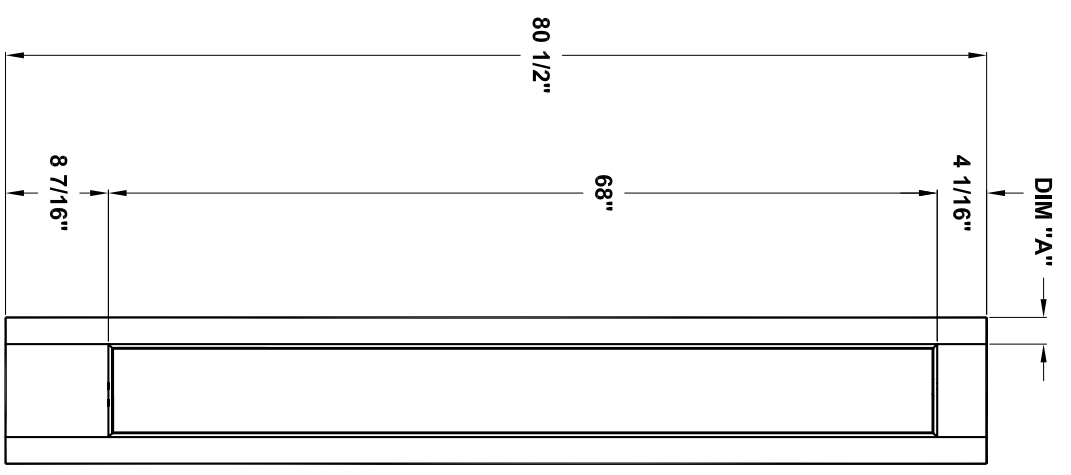

|                 |            |
|-----------------|------------|
| Door width      | 12" to 14" |
| stile width "A" | 2-3/16"    |

# Specification sheet

Title: Sidelites  
 Height: 80 1/2 "

Creation date: 2004-June-03  
 Prep. by: J. C.  
 Revision date: -  
 Rev: 0  
 Scale: nts

C80-01

|                 |            |
|-----------------|------------|
| Door width      | 24" to 72" |
| stile width "A" | 4-3/16"    |

# Specification sheet

Title: Sidelites  
 Height: 84 1/2"

Creation date: 2004-June-03  
 Prep. by: J. C.  
 Revision date: 2005-04-06  
 Rev: 2  
 Scale: nts

C84-01

|                 |            |
|-----------------|------------|
| Door width      | 12" to 14" |
| stile width "A" | 2-3/16"    |

# Specification sheet

Title **Sidelites** Height **96 1/2 "**

Creation date **2004-June-03**  
 Prep. by: **J. C.**  
 Revision date **2005-april-06** Rev. **1**  
 Scale **nts**

**C96-01**