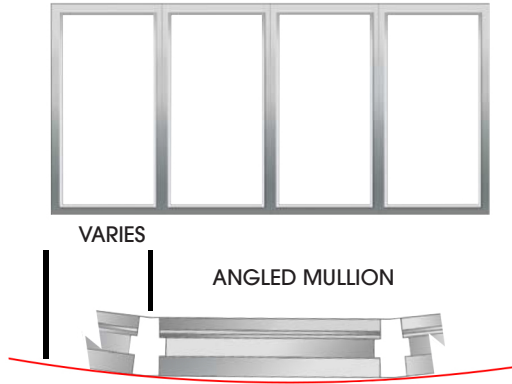

OTHER FRAME PRODUCTS AVAILABLE FROM DE LA FONTAINE

SEGMENTED RADIUS BORROWED LITE

WOOD TRIM PREP

TRUE-RADIUS BORROWED LITE

SPLIT FRAME WRAPPING STEEL STUD WITH DRYWALL

ELEVATIONS - ARCHED FRAME

ADDITIONAL FRAME PRODUCTS AVAILABLE ON FACTORY ORDER

PROFILES

- Less Return Frame With Wood Trim Prep
- Split Frame
- Other Custom Profiles

ELEVATIONS

- Segmented Radius Borrowed Lite
- True Radius Borrowed Lite
- Arched Frame Elevations

MATERIAL

- A60 Galvanneal
- G90 Galvanized
- 304 & 306 Stainless Steel #4 Finish
- Factory Primed Product
- Factory Powdercoat Prefinish