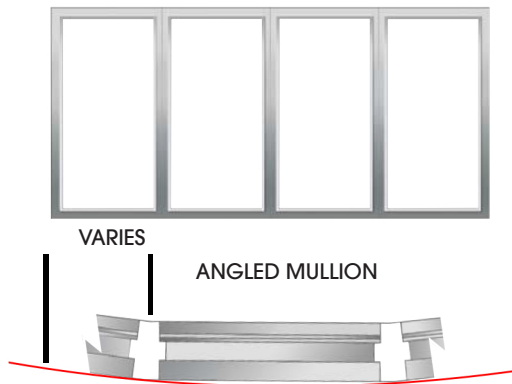

OTHER FRAME PRODUCTS AVAILABLE FROM DE LA FONTAINE

SEGMENTED RADIUS BORROWED LITE

WOOD TRIM PREP

TRUE-RADIUS BORROWED LITE

SPLIT FRAME WRAPPING STEEL STUD WITH DRYWALL

ELEVATIONS - ARCHED FRAME

ADDITIONAL FRAME PRODUCTS AVAILABLE ON FACTORY ORDER

PROFILES

- Less Return Frame With Wood Trim Prep
- Split Frame
- Other Custom Profiles

ELEVATIONS

- Segmented Radius Borrowed Lite
- True Radius Borrowed Lite
- Arched Frame Elevations

MATERIAL

- A60 Galvanneal
- G90 Galvanized
- 304 & 306 Stainless Steel #4 Finish
- Factory Primed Product
- Factory Powdercoat Prefinish