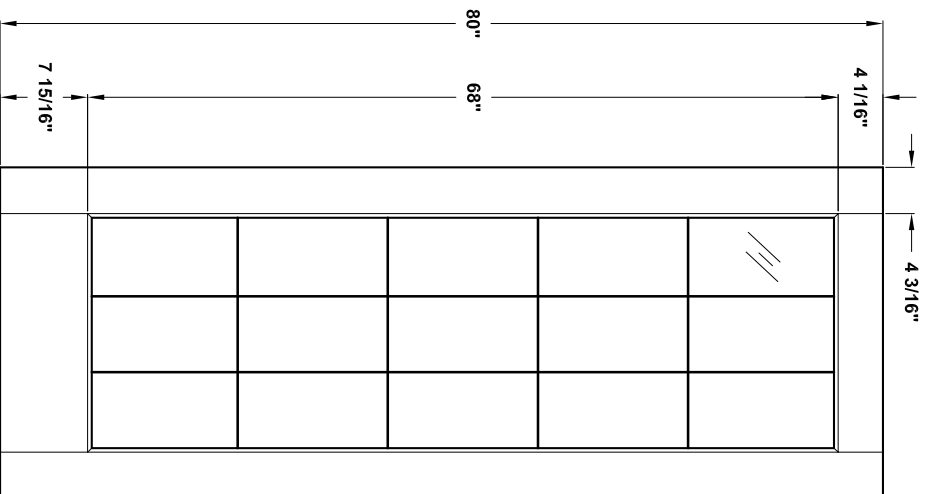

Door width	12" to 14"	16" to 36"
stile width "A"	3"	4-3/16"

Specification sheet

Title Rim door with glass Height 80"

Creation date 2004-June-03

Prep. by: J. C.

Revision date - Rev. 0

Scale nts

Masonite International Corporation

A80-01

Soldered Brass or
Anodized Aluminum

Specification sheet

Title
Rim door with 5-10-15 Lite Decor. glass

Height
80"

Creation date
2004-June-03

Prep. by: J. C.

Revision date
2005-02-22

Rev.
1

Scale nts

Masonite®

Masonite International Corporation

A80-02

Specification sheet

Title
Rim door with 5-9-10-15 Lite V-Grooved

Height
80"

Masonite®
Masonite International Corporation

A84-03

Door width	12" to 14"	16" to 36"
stile width "A"	3"	4-3/16"

Specification sheet

Title Rim door with glass

Height 96"

Creation date 2004-June-03

Prep. by: J.C.