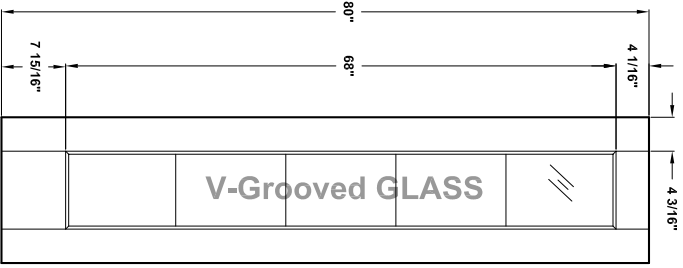

Door width	12" to 14"	16" to 36"
stile width "A"	3"	4-3/16"

Specification sheet

Title Rim door with glass Height 80"

Creation date 2004-June-03

Prep. by: J. C.

Revision date - Rev. 0

Scale nts

Masonite International Corporation

Rev.
1

Scale nts

Masonite®

Masonite International Corporation

A80-02

Specification sheet

Title
Rim door with 5-9-10-15 Lite V-Grooved

Height
80"

Creation date
2004-June-03

Prep. by: J. C.

Revision date
2005-02-22

Scale nts

Rev.
1

Masonite International Corporation

A80-03

Door width	12" to 14"	16" to 36"
Stile width "A"	3"	4-3/16"

Masonite®
Masonite International Corporation

A84-03

Door width	12" to 14"	16" to 36"
stile width "A"	3"	4-3/16"

Specification sheet

Title Rim door with glass

Height 96"

Creation date 2004-June-03

Prep. by: J.C.