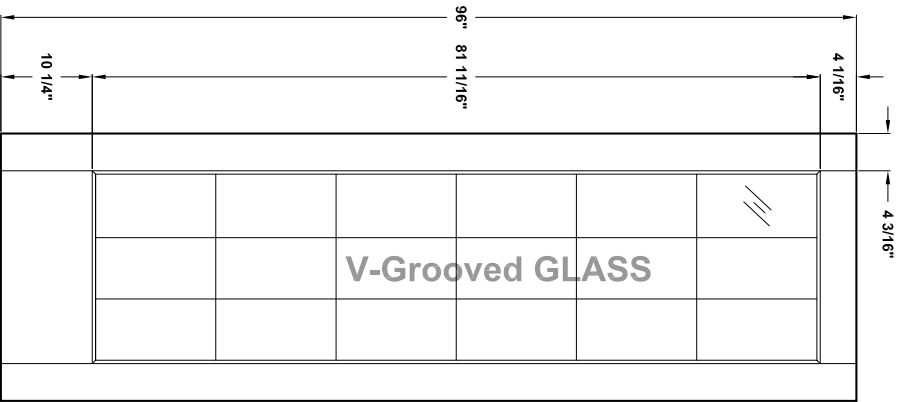

Door width	12" to 14"	16" to 36"
stile width "A"	3"	4-3/16"

Specification sheet

Title Rim door with glass Height 80"

Creation date 2004-June-03

Prep. by: J. C.

Revision date - Rev. 0

Scale nts

Masonite International Corporation

Masonite®
Masonite International Corporation

A84-03

Door width	12" to 14"	16" to 36"
stile width "A"	3"	4-3/16"

Specification sheet

Title Rim door with glass

Height 96"

Creation date 2004-June-03

Prep. by: J.C.

Specification sheet

Title
Rim door with 6-9-12-18 Lite V-Grooved

Height
96"

Creation date
2004-June-03

Prep. by: J.C.

Revision date
2005-03-31

Scale nts

Rev.
2