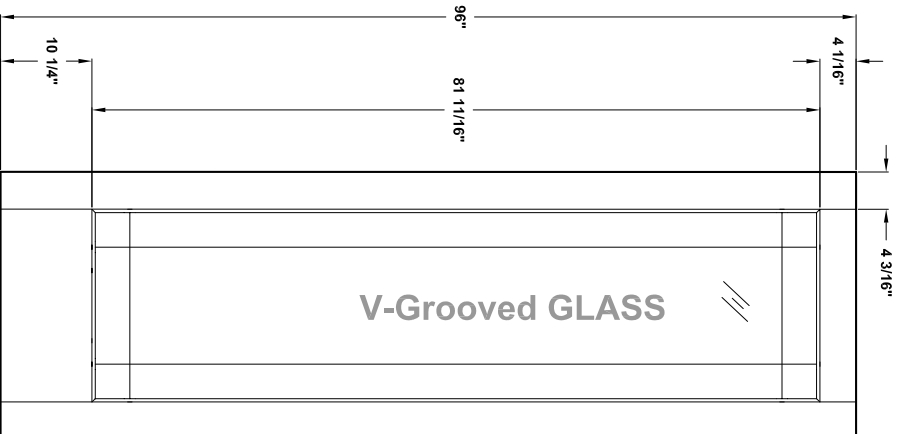

Door width	12" to 14"	16" to 36"
stile width "A"	3"	4-3/16"

Specification sheet

Title Rim door with glass Height 80"

Creation date 2004-June-03

Prep. by: J. C.

Revision date - Rev. 0

Scale nts

Masonite International Corporation

Masonite®
Masonite International Corporation

A84-03

Door width	12" to 14"	16" to 36"
stile width "A"	3"	4-3/16"

Specification sheet

Title Rim door with glass

Height 96"

Creation date 2004-June-03

Prep. by: J.C.

Specification sheet

Title
Rim door with 6-9-12-18 Lite V-Grooved

Height
96"

Creation date
2004-June-03

Prep. by: J.C.

Revision date
2005-03-31

Scale nts

Rev.
2