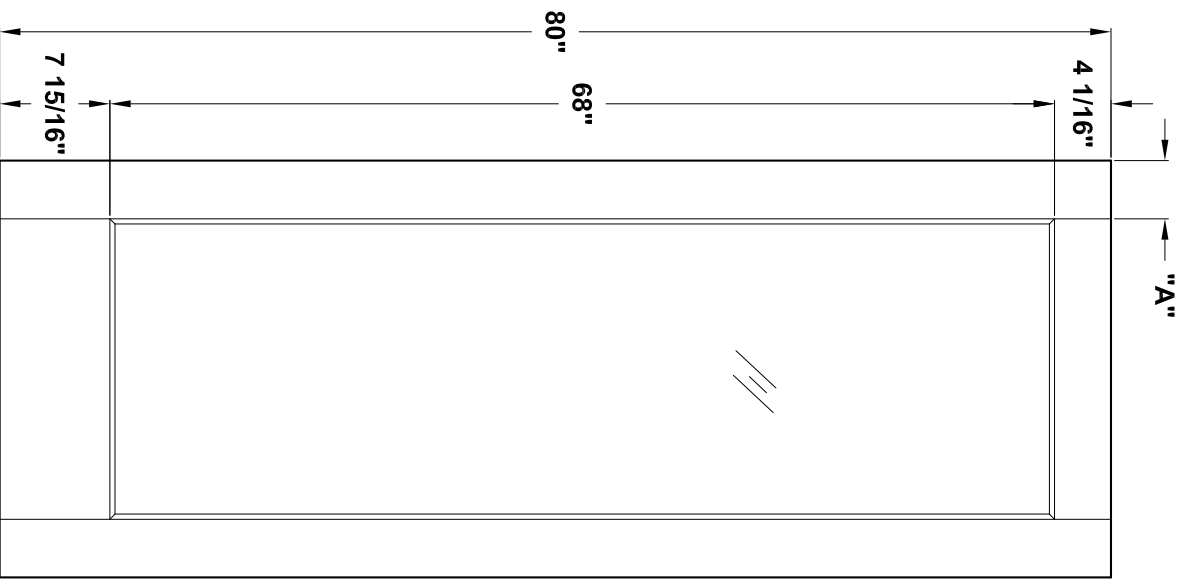

Door width	12" to 14"	16" to 36"
stile width "A"	3"	4-3/16"

Specification sheet

Title Rim door with glass Height 80"

Creation date 2004-June-03

Prep. by: J. C.

Revision date - Rev. 0

Scale nts

Masonite International Corporation

A80-01

Soldered Brass or
Anodized Aluminum

Specification sheet

Title
Rim door with 5-10-15 Lite Decor. glass

Height
80"

Creation date
2004-June-03

Prep. by: J. C.

Revision date
2005-02-22

Rev.
1

Scale nts

Masonite®

Masonite International Corporation

A80-02

Specification sheet

Title
Rim door with 5-9-10-15 Lite V-Grooved

Height
80"

Masonite®
Masonite International Corporation

A84-03

Door width	12" to 14"	16" to 36"
stile width "A"	3"	4-3/16"

Specification sheet

Title Rim door with glass

Height 96"

Creation date 2004-June-03

Prep. by: J.C.