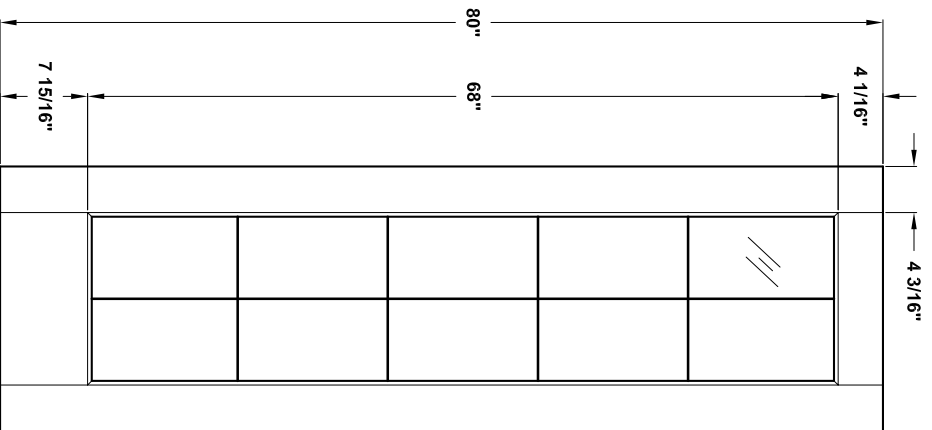

Door width	12" to 14"	16" to 36"
stile width "A"	3"	4-3/16"

Specification sheet

Title Rim door with glass Height 80"

Creation date 2004-June-03

Prep. by: J. C.

Revision date - Rev. 0

Scale nts

Masonite International Corporation

A80-01

Soldered Brass or
Anodized Aluminum

Specification sheet

Title
Rim door with 5-10-15 Lite Decor. glass

Height
80"

Creation date
2004-June-03

Prep. by: J. C.

Revision date
2005-02-22

Rev.
1

Scale nts

Masonite®

Masonite International Corporation

A80-02

Specification sheet

Title
Rim door with 5-9-10-15 Lite V-Grooved

Height
80"

Masonite®
Masonite International Corporation

A84-03

Door width	12" to 14"	16" to 36"
stile width "A"	3"	4-3/16"

Specification sheet

Title Rim door with glass

Height 96"

Creation date 2004-June-03

Prep. by: J.C.