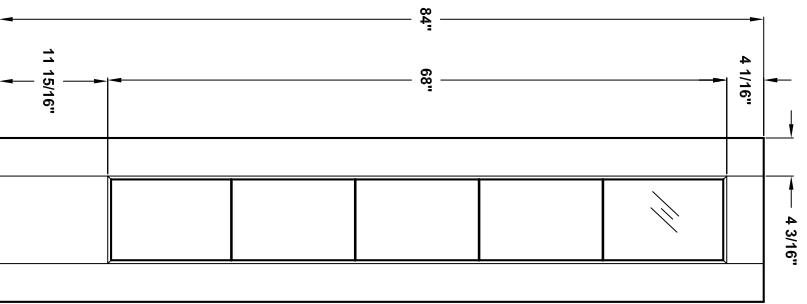

Door width	12" to 14"	16" to 36"
stile width "A"	3"	4-3/16"

Specification sheet

Title Rim door with glass Height 80"

Creation date 2004-June-03

Prep. by: J. C.

Revision date - Rev. 0

Scale nts

Masonite International Corporation

Specification sheet

Title Rim door with glass
 Height 84"

Creation date 2004-June-03
 Prep. by: J.-C.
 Revision date -
 Rev. 0
 Scale nts

A84-01

Anodized Aluminum

Specification sheet

Title
Rim door with 5-10-15 Lite Decor. glass

Height
84"

Creation date
2004-June-03

Prep. by: J.C.

Revision date
2005-02-22

Rev.
1

Scale nts

Masonite[®]
Masonite International Corporation

A84-02

Masonite®
Masonite International Corporation

A84-03

Door width	12" to 14"	16" to 36"
stile width "A"	3"	4-3/16"

Specification sheet

Title Rim door with glass

Height 96"

Creation date 2004-June-03

Prep. by: J.C.