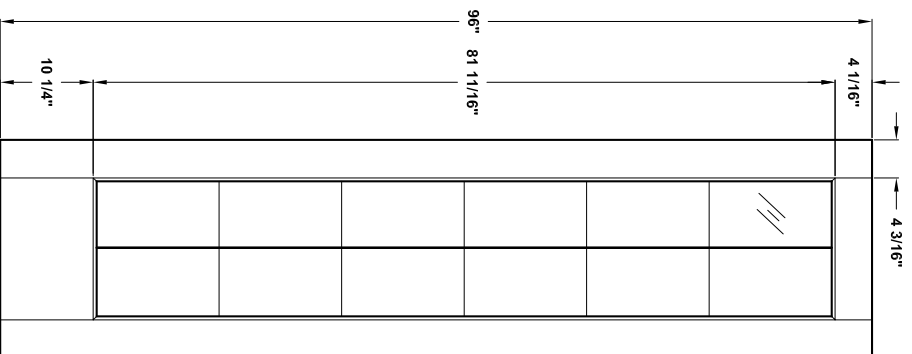

Door width	12" to 14"	16" to 36"
stile width "A"	3"	4-3/16"

Specification sheet

Title Rim door with glass Height 80"

Creation date 2004-June-03

Prep. by: J. C.

Revision date - Rev. 0

Scale nts

Masonite International Corporation

Masonite®
Masonite International Corporation

A84-03

Door width	12" to 14"	16" to 36"
stile width "A"	3"	4-3/16"

Specification sheet

Title Rim door with glass

Height 96"

Creation date 2004-June-03

Prep. by: J.C.

Revision date -

Rev. 0

Scale nts

A96-01

Anodized Aluminum

Specification sheet

Title
Rim door with 6-12-18 Lite Decor. glass

Height
96"