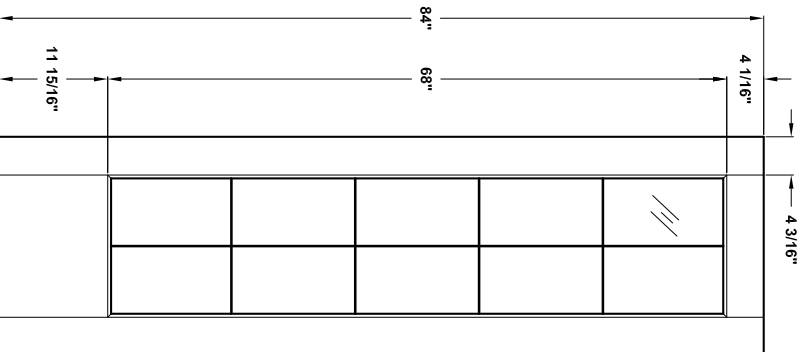

Door width	12" to 14"	16" to 36"
stile width "A"	3"	4-3/16"

Specification sheet

Title Rim door with glass Height 80"

Creation date 2004-June-03

Prep. by: J. C.

Revision date - Rev. 0

Scale nts

Masonite International Corporation

Specification sheet

Title Rim door with glass
 Height 84"

Creation date 2004-June-03
 Prep. by: J.-C.
 Revision date -
 Rev. 0
 Scale nts

A84-01

Anodized Aluminum

Specification sheet

Title
Rim door with 5-10-15 Lite Decor. glass

Height
84"

Creation date
2004-June-03

Prep. by: J.C.

Revision date
2005-02-22

Rev.
1

Scale nts

Masonite[®]
Masonite International Corporation

A84-02

Masonite®
Masonite International Corporation

A84-03

Door width	12" to 14"	16" to 36"
stile width "A"	3"	4-3/16"

Specification sheet

Title Rim door with glass

Height 96"

Creation date 2004-June-03

Prep. by: J.C.