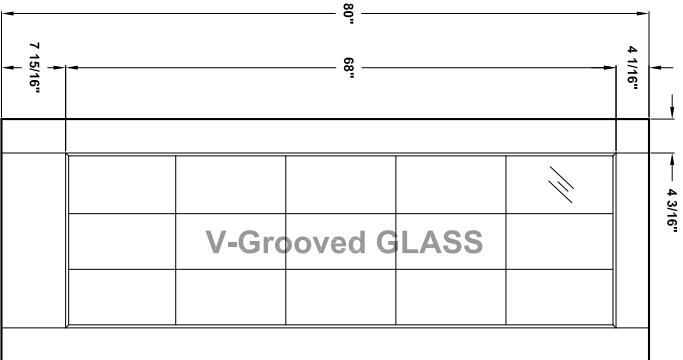

Door width	12" to 14"	16" to 36"
stile width "A"	3"	4-3/16"

Specification sheet

Title Rim door with glass Height 80"

Creation date 2004-June-03

Prep. by: J. C.

Revision date - Rev. 0

Scale nts

Masonite International Corporation

A80-01

Soldered Brass or
Anodized Aluminum

Specification sheet

Title
Rim door with 5-10-15 Lite Decor. glass

Height
80"

Creation date
2004-June-03

Prep. by: J. C.

Revision date
2005-02-22

Rev.
1

Scale nts

Masonite®

Masonite International Corporation

A80-02

Specification sheet

Title
Rim door with 5-9-10-15 Lite V-Grooved

Height
80"

Masonite®
Masonite International Corporation

A84-03

Door width	12" to 14"	16" to 36"
stile width "A"	3"	4-3/16"

Specification sheet

Title Rim door with glass

Height 96"

Creation date 2004-June-03

Prep. by: J.C.