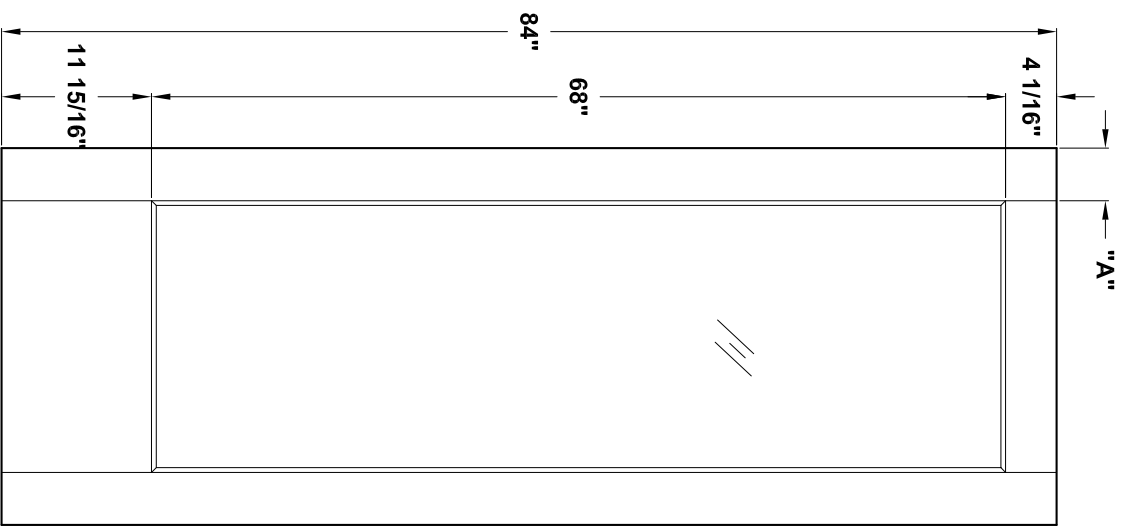

Door width	12" to 14"	16" to 36"
stile width "A"	3"	4-3/16"

Specification sheet

Title Rim door with glass Height 80"

Creation date 2004-June-03

Prep. by: J. C.

Revision date - Rev. 0

Scale nts

Masonite International Corporation

Creation date
2004-June-03

Prep. by: J. C.

Revision date
2005-02-22

Scale nts

Rev.
1

Masonite International Corporation

A80-03

Door width	12" to 14"	16" to 36"
Stile width "A"	3"	4-3/16"

Specification sheet

Title Rim door with glass
 Height 84"

Creation date 2004-June-03
 Prep. by: J.-C.
 Revision date -
 Rev. 0
 Scale nts

A84-01

Anodized Aluminum

Specification sheet

Title
Rim door with 5-10-15 Lite Decor. glass

Masonite®
Masonite International Corporation

A84-03

Door width	12" to 14"	16" to 36"
stile width "A"	3"	4-3/16"

Specification sheet

Title Rim door with glass

Height 96"

Creation date 2004-June-03

Prep. by: J.C.