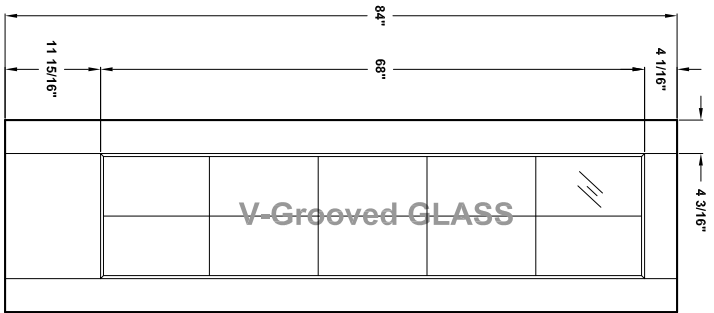

Door width	12" to 14"	16" to 36"
stile width "A"	3"	4-3/16"

Specification sheet

Title Rim door with glass Height 80"

Creation date 2004-June-03

Prep. by: J. C.

Revision date - Rev. 0

Scale nts

Masonite International Corporation

Specification sheet

Title Rim door with glass
 Height 84"

Creation date 2004-June-03
 Prep. by: J.-C.
 Revision date -
 Rev. 0
 Scale nts

A84-01

Anodized Aluminum

Specification sheet

Title
Rim door with 5-10-15 Lite Decor. glass

Height
84"

Creation date
2004-June-03

Prep. by: J.C.

Revision date
2005-02-22

Rev.
1

Scale nts

Masonite[®]
Masonite International Corporation

A84-02

Masonite®
Masonite International Corporation

A84-03

Door width	12" to 14"	16" to 36"
stile width "A"	3"	4-3/16"

Specification sheet

Title Rim door with glass

Height 96"

Creation date 2004-June-03

Prep. by: J.C.