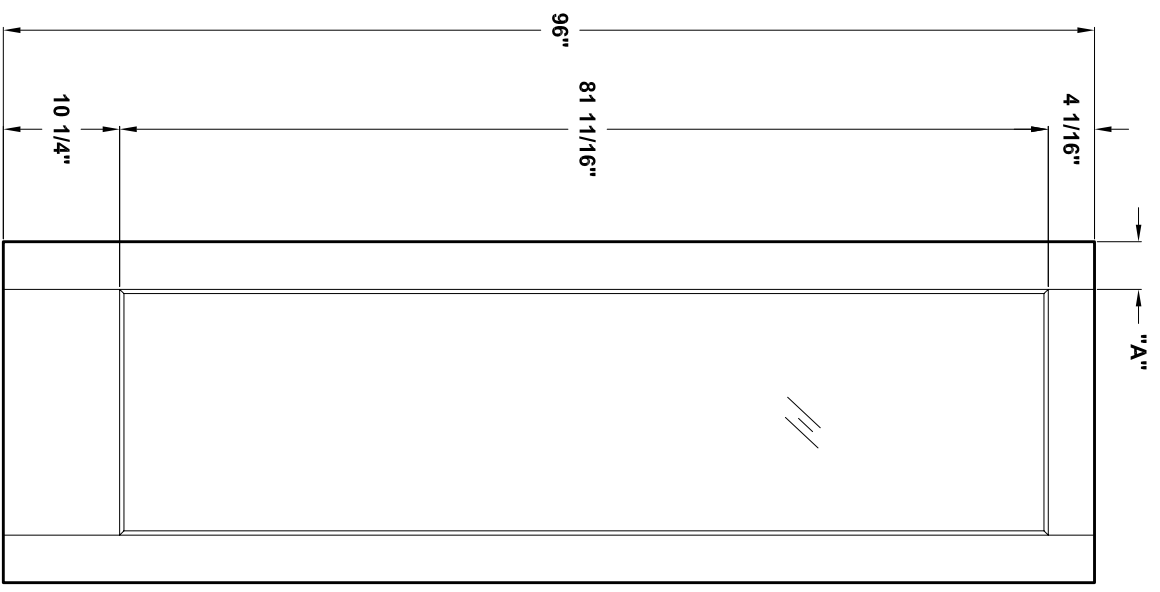

Door width	12" to 14"	16" to 36"
stile width "A"	3"	4-3/16"

Specification sheet

Title Rim door with glass Height 80"

Creation date 2004-June-03

Prep. by: J. C.

Revision date - Rev. 0

Scale nts

Masonite International Corporation

Height
84"

Creation date
2004-June-03

Prep. by: J.C.

Revision date
2005-02-22

Rev.
1

Scale nts

Masonite[®]
Masonite International Corporation

A84-02

Specification sheet

Title
Rim door with 5-9-10-15 Lite V-Grooved

Height
84"

Creation date
2004-June-03

Prep. by: J.C.

Revision date
2005-02-22

Rev.
1

Scale nts

Masonite®
Masonite International Corporation

A84-03

Door width	12" to 14"	16" to 36"
stile width "A"	3"	4-3/16"

Specification sheet

Title Rim door with glass

Height 96"

Creation date 2004-June-03

Prep. by: J.C.