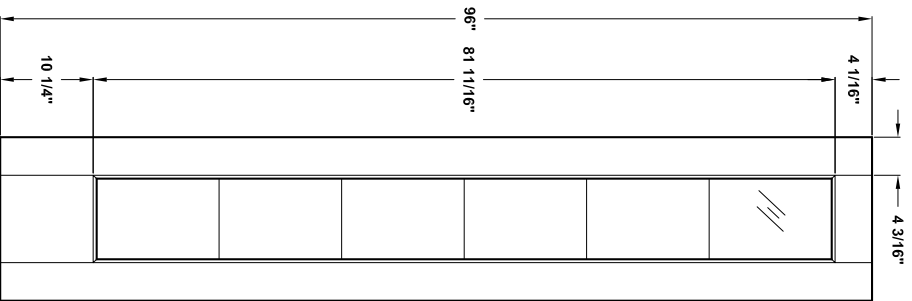

Door width	12" to 14"	16" to 36"
stile width "A"	3"	4-3/16"

Specification sheet

Title Rim door with glass Height 80"

Creation date 2004-June-03

Prep. by: J. C.

Revision date - Rev. 0

Scale nts

Masonite International Corporation

Masonite®
Masonite International Corporation

A84-03

Door width	12" to 14"	16" to 36"
stile width "A"	3"	4-3/16"

Specification sheet

Title Rim door with glass

Height 96"

Creation date 2004-June-03

Prep. by: J.C.

Revision date -

Rev. 0

Scale nts

A96-01

Anodized Aluminum

Specification sheet

Title
Rim door with 6-12-18 Lite Decor. glass

Height
96"