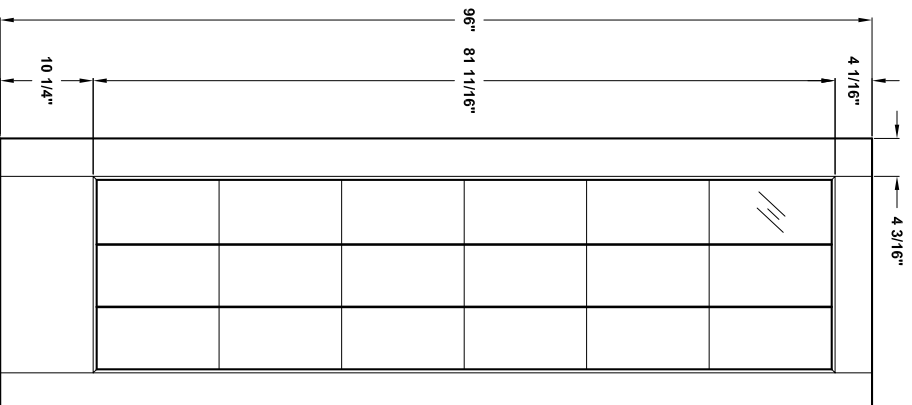

Door width	12" to 14"	16" to 36"
stile width "A"	3"	4-3/16"

Specification sheet

Title Rim door with glass Height 80"

Creation date 2004-June-03

Prep. by: J. C.

Revision date - Rev. 0

Scale nts

Masonite International Corporation

Masonite®
Masonite International Corporation

A84-03

Door width	12" to 14"	16" to 36"
stile width "A"	3"	4-3/16"

Specification sheet

Title Rim door with glass

Height 96"

Creation date 2004-June-03

Prep. by: J.C.

Revision date -

Rev. 0

Scale nts

A96-01

Anodized Aluminum

Specification sheet

Title
Rim door with 6-12-18 Lite Decor. glass

Height
96"