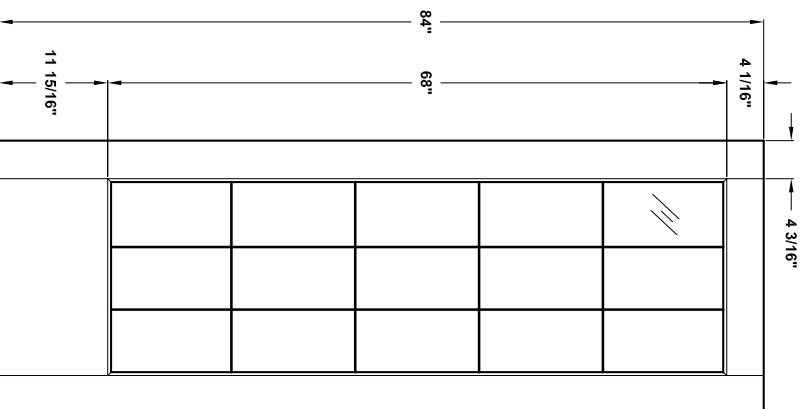

Door width	12" to 14"	16" to 36"
stile width "A"	3"	4-3/16"

Specification sheet

Title Rim door with glass Height 80"

Creation date 2004-June-03

Prep. by: J. C.

Revision date - Rev. 0

Scale nts

Masonite International Corporation

Specification sheet

Title Rim door with glass
 Height 84"

Creation date 2004-June-03
 Prep. by: J.-C.
 Revision date -
 Rev. 0
 Scale nts

A84-01

Anodized Aluminum

Specification sheet

Title
Rim door with 5-10-15 Lite Decor. glass

Height
84"

Creation date
2004-June-03

Prep. by: J.C.

Revision date
2005-02-22

Rev.
1

Scale nts

Masonite[®]
Masonite International Corporation

A84-02

Masonite®
Masonite International Corporation

A84-03

Door width	12" to 14"	16" to 36"
stile width "A"	3"	4-3/16"

Specification sheet

Title Rim door with glass

Height 96"

Creation date 2004-June-03

Prep. by: J.C.