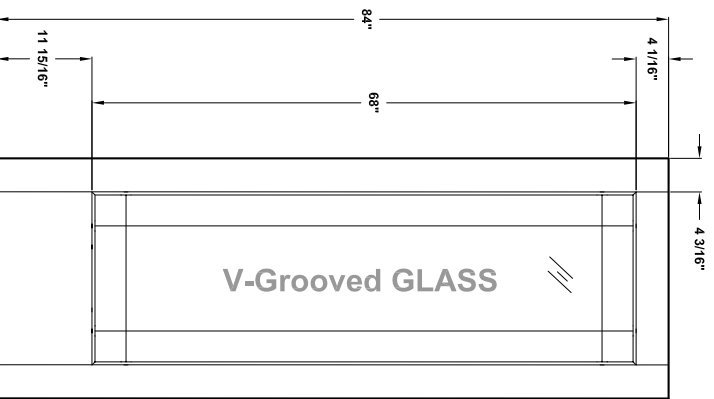

Specification sheet

Title Rim door with glass
 Height 84"

Creation date 2004-June-03
 Prep. by: J.-C.
 Revision date -
 Rev. 0
 Scale nts

A84-01

Anodized Aluminum

Specification sheet

Title
Rim door with 5-10-15 Lite Decor. glass

Height
84"

Creation date
2004-June-03

Prep. by: J.C.

Revision date
2005-02-22

Rev.
1

Scale nts

Masonite[®]
Masonite International Corporation

A84-02

Specification sheet

Title
Rim door with 5-9-10-15 Lite V-Grooved

Height
84"

Creation date
2004-June-03

Prep. by: J.C.

Revision date
2005-02-22

Rev.
1

Scale nts

Masonite®
Masonite International Corporation

A84-03

Door width	12" to 14"	16" to 36"
stile width "A"	3"	4-3/16"

Specification sheet

Title Rim door with glass

Height 96"

Creation date 2004-June-03

Prep. by: J.C.