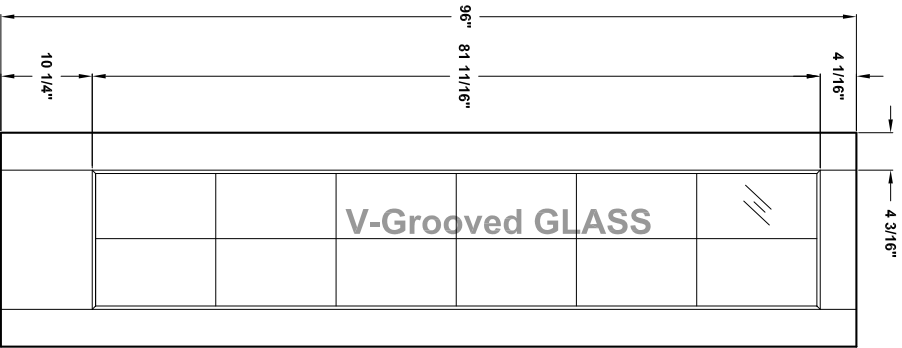

Door width	12" to 14"	16" to 36"
stile width "A"	3"	4-3/16"

Specification sheet

Title Rim door with glass Height 80"

Creation date 2004-June-03

Prep. by: J. C.

Revision date - Rev. 0

Scale nts

Masonite International Corporation

Masonite®
Masonite International Corporation

A84-03

Door width	12" to 14"	16" to 36"
stile width "A"	3"	4-3/16"

Specification sheet

Title Rim door with glass

Height 96"

Creation date 2004-June-03

Prep. by: J.C.

Specification sheet

Title
Rim door with 6-9-12-18 Lite V-Grooved

Height
96"

Creation date
2004-June-03

Prep. by: J.C.

Revision date
2005-03-31

Scale nts

Rev.
2