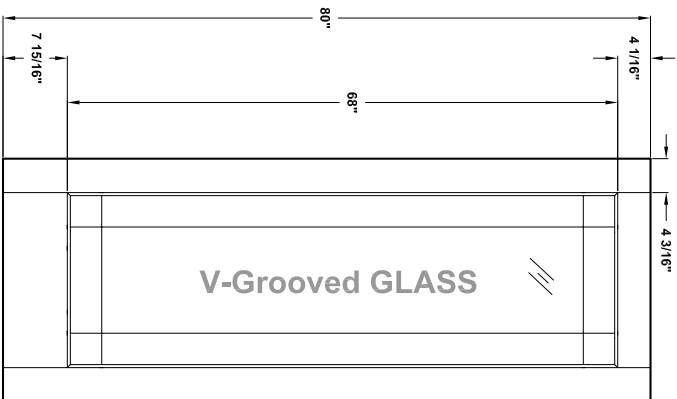

Door width	12" to 14"	16" to 36"
stile width "A"	3"	4-3/16"

Specification sheet

Title Rim door with glass Height 80"

Creation date 2004-June-03

Prep. by: J. C.

Revision date - Rev. 0

Scale nts

Masonite International Corporation

A80-01

Soldered Brass or
Anodized Aluminum

Specification sheet

Title
Rim door with 5-10-15 Lite Decor. glass

Height
80"

Creation date
2004-June-03

Prep. by: J. C.

Revision date
2005-02-22

Rev.
1

Scale nts

Masonite®

Masonite International Corporation

A80-02

Specification sheet

Title
Rim door with 5-9-10-15 Lite V-Grooved

Height
80"

Masonite®
Masonite International Corporation

A84-03

Door width	12" to 14"	16" to 36"
stile width "A"	3"	4-3/16"

Specification sheet

Title Rim door with glass

Height 96"

Creation date 2004-June-03

Prep. by: J.C.