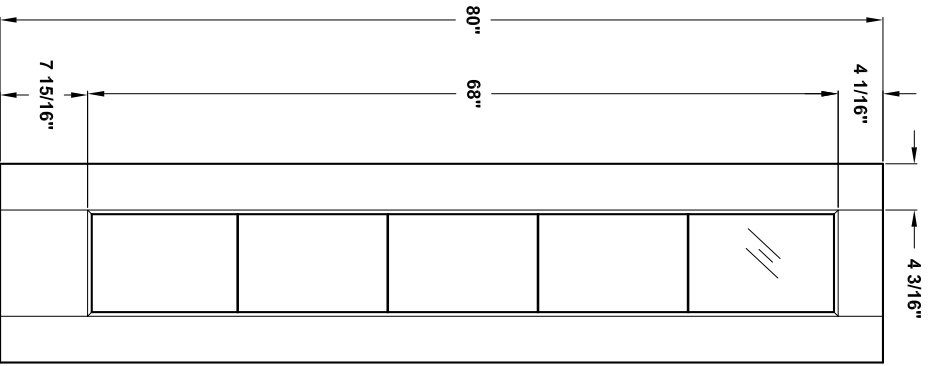

Door width	12" to 14"	16" to 36"
stile width "A"	3"	4-3/16"

Specification sheet

Title Rim door with glass Height 80"

Creation date 2004-June-03

Prep. by: J. C.

Revision date - Rev. 0

Scale nts

Masonite International Corporation

A80-01

Soldered Brass or
Anodized Aluminum

Specification sheet

Title
Rim door with 5-10-15 Lite Decor. glass

Height
80"

Creation date
2004-June-03

Prep. by: J. C.

Revision date
2005-02-22

Rev.
1

Scale nts

Masonite®

Masonite International Corporation

A80-02

Specification sheet

Title
Rim door with 5-9-10-15 Lite V-Grooved

Height
80"

Masonite®
Masonite International Corporation

A84-03

Door width	12" to 14"	16" to 36"
stile width "A"	3"	4-3/16"

Specification sheet

Title Rim door with glass

Height 96"

Creation date 2004-June-03

Prep. by: J.C.