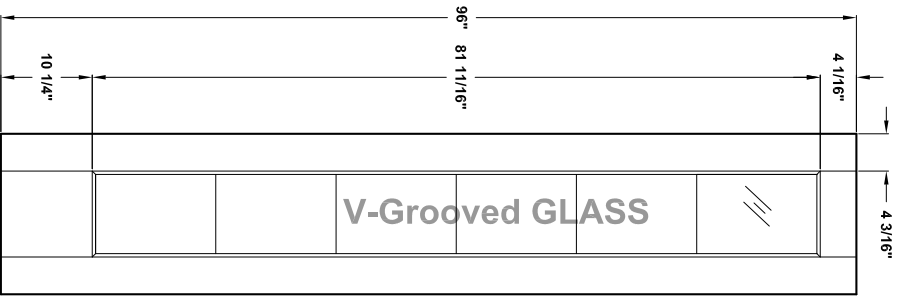

Door width	12" to 14"	16" to 36"
stile width "A"	3"	4-3/16"

Specification sheet

Title Rim door with glass Height 80"

Creation date 2004-June-03

Prep. by: J. C.

Revision date - Rev. 0

Scale nts

Masonite International Corporation

Masonite®
Masonite International Corporation

A84-03

Door width	12" to 14"	16" to 36"
stile width "A"	3"	4-3/16"

Specification sheet

Title Rim door with glass

Height 96"

Creation date 2004-June-03

Prep. by: J.C.

Specification sheet

Title
Rim door with 6-9-12-18 Lite V-Grooved

Height
96"

Creation date
2004-June-03

Prep. by: J.C.

Revision date
2005-03-31

Scale nts

Rev.
2