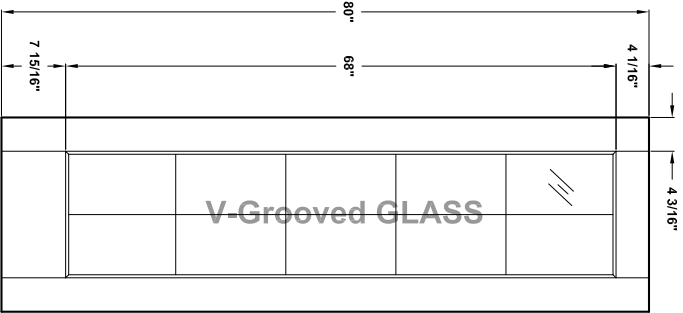

Door width	12" to 14"	16" to 36"
stile width "A"	3"	4-3/16"

Specification sheet

Title Rim door with glass Height 80"

Creation date 2004-June-03

Prep. by: J. C.

Revision date - Rev. 0

Scale nts

Masonite International Corporation

Rev.
1

Scale nts

Masonite®

Masonite International Corporation

A80-02

Specification sheet

Title
Rim door with 5-9-10-15 Lite V-Grooved

Height
80"

Creation date
2004-June-03

Prep. by: J. C.

Revision date
2005-02-22

Scale nts

Rev.
1

Masonite International Corporation

A80-03

Door width	12" to 14"	16" to 36"
Stile width "A"	3"	4-3/16"

Masonite®
Masonite International Corporation

A84-03

Door width	12" to 14"	16" to 36"
stile width "A"	3"	4-3/16"

Specification sheet

Title Rim door with glass

Height 96"

Creation date 2004-June-03

Prep. by: J.C.