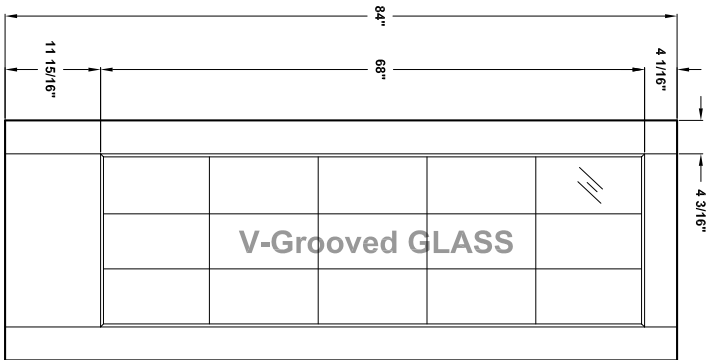

Specification sheet

Title Rim door with glass
 Height 84"

Creation date 2004-June-03
 Prep. by: J.-C.
 Revision date -
 Rev. 0
 Scale nts

A84-01

Anodized Aluminum

Specification sheet

Title
Rim door with 5-10-15 Lite Decor. glass

Height
84"

Creation date
2004-June-03

Prep. by: J.C.

Revision date
2005-02-22

Rev.
1

Scale nts

Masonite[®]
Masonite International Corporation

A84-02

Specification sheet

Title
Rim door with 5-9-10-15 Lite V-Grooved

Height
84"

Creation date
2004-June-03

Prep. by: J.C.

Revision date
2005-02-22

Rev.
1

Scale nts

Masonite®
Masonite International Corporation

A84-03

Door width	12" to 14"	16" to 36"
stile width "A"	3"	4-3/16"

Specification sheet

Title Rim door with glass

Height 96"

Creation date 2004-June-03

Prep. by: J.C.