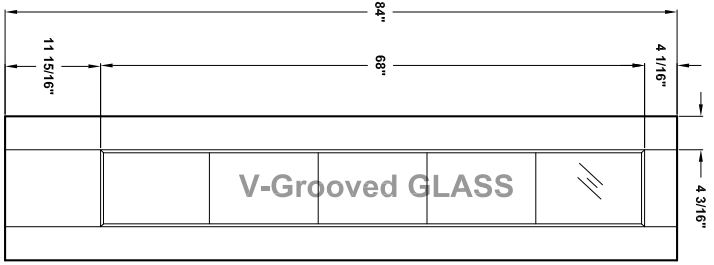

Door width	12" to 14"	16" to 36"
stile width "A"	3"	4-3/16"

Specification sheet

Title Rim door with glass Height 80"

Creation date 2004-June-03

Prep. by: J. C.

Revision date - Rev. 0

Scale nts

Masonite International Corporation

Specification sheet

Title Rim door with glass
 Height 84"

Creation date 2004-June-03
 Prep. by: J.-C.
 Revision date -
 Rev. 0
 Scale nts

A84-01

Anodized Aluminum

Specification sheet

Title
Rim door with 5-10-15 Lite Decor. glass

Height
84"

Creation date
2004-June-03

Prep. by: J.C.

Revision date
2005-02-22

Rev.
1

Scale nts

Masonite[®]
Masonite International Corporation

A84-02

Masonite®
Masonite International Corporation

A84-03

Door width	12" to 14"	16" to 36"
stile width "A"	3"	4-3/16"

Specification sheet

Title Rim door with glass

Height 96"

Creation date 2004-June-03

Prep. by: J.C.