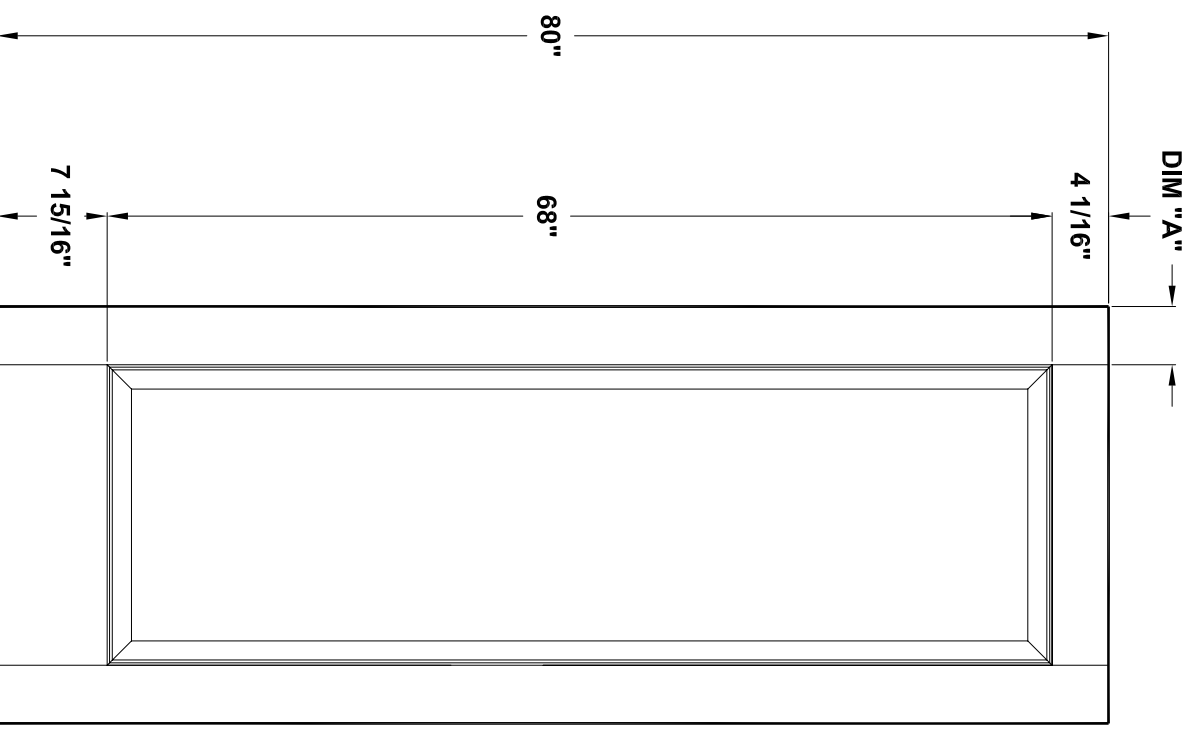

Door width	12" to 16"	18" to 36"
Stile width "A"	3-3/16"	4-3/16"

Specification sheet

Title
1 Panel MDF Crown Series

Height
80"

Creation date
2004-June-03
Prep. by: J.C.
Revision date
Rev. 0
Scale nts

G80-01

Door width	12" to 16"	18" to 36"
stile width "A"	3-3/16"	4-3/16"

Specification sheet

Title
1 Panel MDF Crown Series

Height
84"

Creation date
2004-June-03

Prep. by: J.C.

Revision date
2005-02-22

Rev.
1

Scale nts

G84-01

Door width	12" to 16"	18" to 36"
Stile width "A"	3-3/16"	4-3/16"

Specification sheet

Title
1 Panel MDF Crown Series

Height
96"

Creation date 2004-June-03	
Prep. by: J.C.	Rev. 1
Revision date 2005-02-22	
Scale nts	