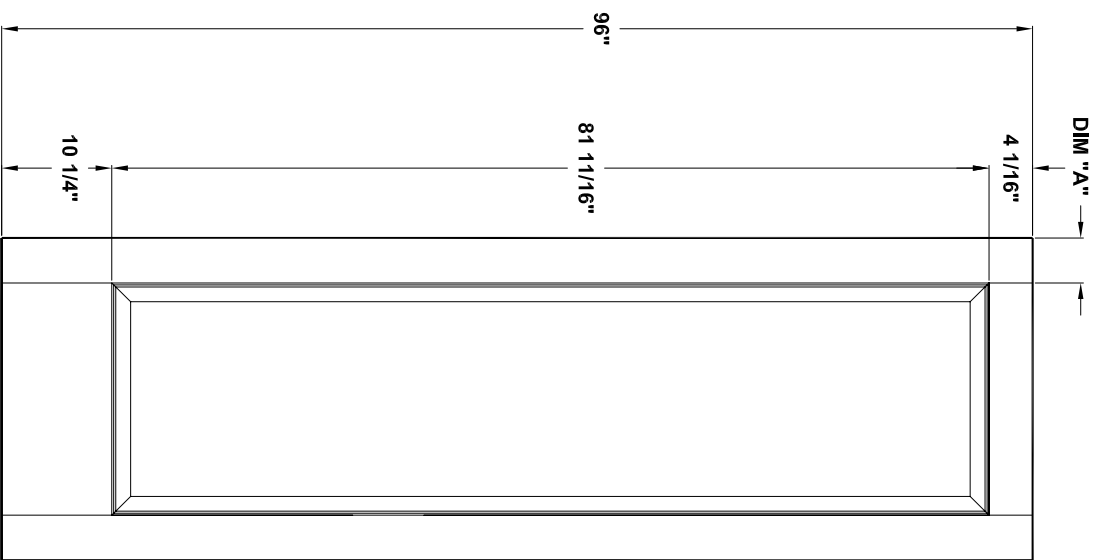

Door width	12" to 16"	18" to 36"
Stile width "A"	3-3/16"	4-3/16"

Specification sheet

Title
1 Panel MDF Crown Series

Height
80"

Creation date
2004-June-03
Prep. by: J.C.
Revision date
Rev. 0
Scale nts

G80-01

Door width	12" to 16"	18" to 36"
stile width "A"	3-3/16"	4-3/16"

Specification sheet

Title
1 Panel MDF Crown Series

Height
84"

Creation date
2004-June-03

Prep. by: J.C.

Revision date
2005-02-22

Rev.
1

Scale nts

G84-01

Door width	12" to 16"	18" to 36"
Stile width "A"	3-3/16"	4-3/16"

Specification sheet

Title
1 Panel MDF Crown Series

Height
96"

Creation date 2004-June-03	
Prep. by: J.C.	Rev. 1
Revision date 2005-02-22	
Scale nts	