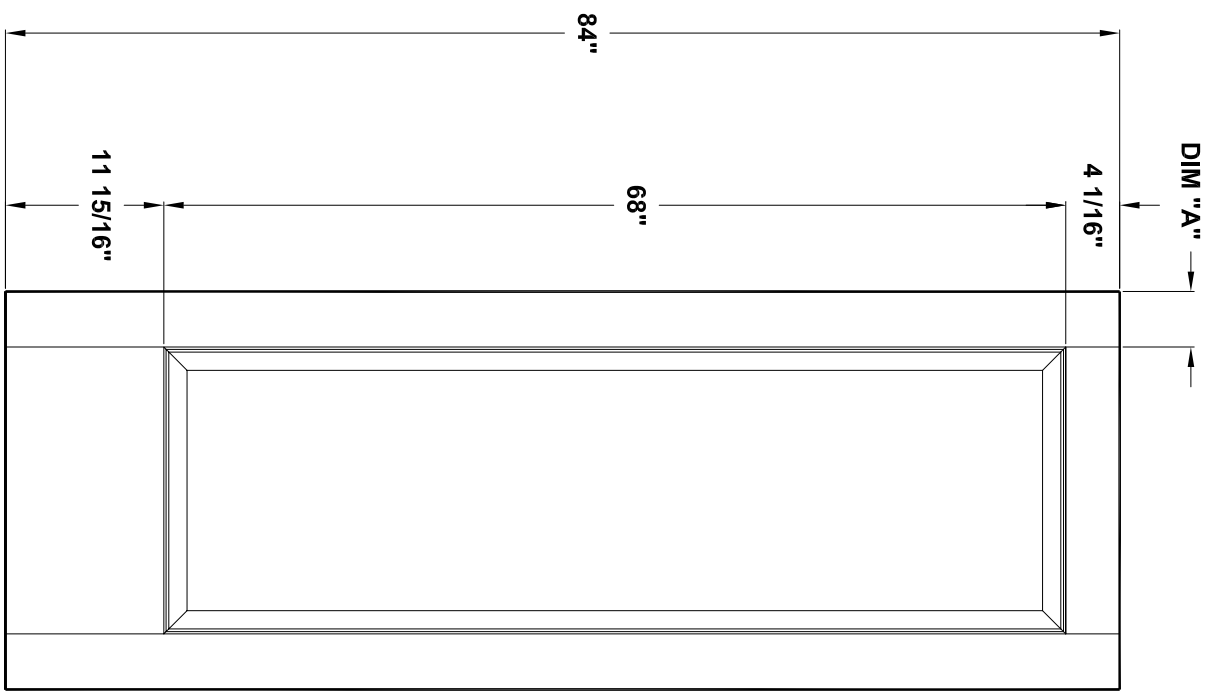

Door width	12" to 16"	18" to 36"
Stile width "A"	3-3/16"	4-3/16"

Specification sheet

Title
1 Panel MDF Crown Series

Height
80"

Creation date
2004-June-03
Prep. by: J.C.
Revision date
Rev. 0
Scale nts

G80-01

Door width	12" to 16"	18" to 36"
stile width "A"	3-3/16"	4-3/16"

Specification sheet

Title
1 Panel MDF Crown Series

Height
84"

Creation date
2004-June-03

Prep. by: J.C.

Revision date
2005-02-22

Rev.
1

Scale nts

G84-01

Door width	12" to 16"	18" to 36"
Stile width "A"	3-3/16"	4-3/16"

Specification sheet

Title
1 Panel MDF Crown Series

Height
96"

Creation date 2004-June-03	
Prep. by: J.C.	Rev. 1
Revision date 2005-02-22	
Scale nts	