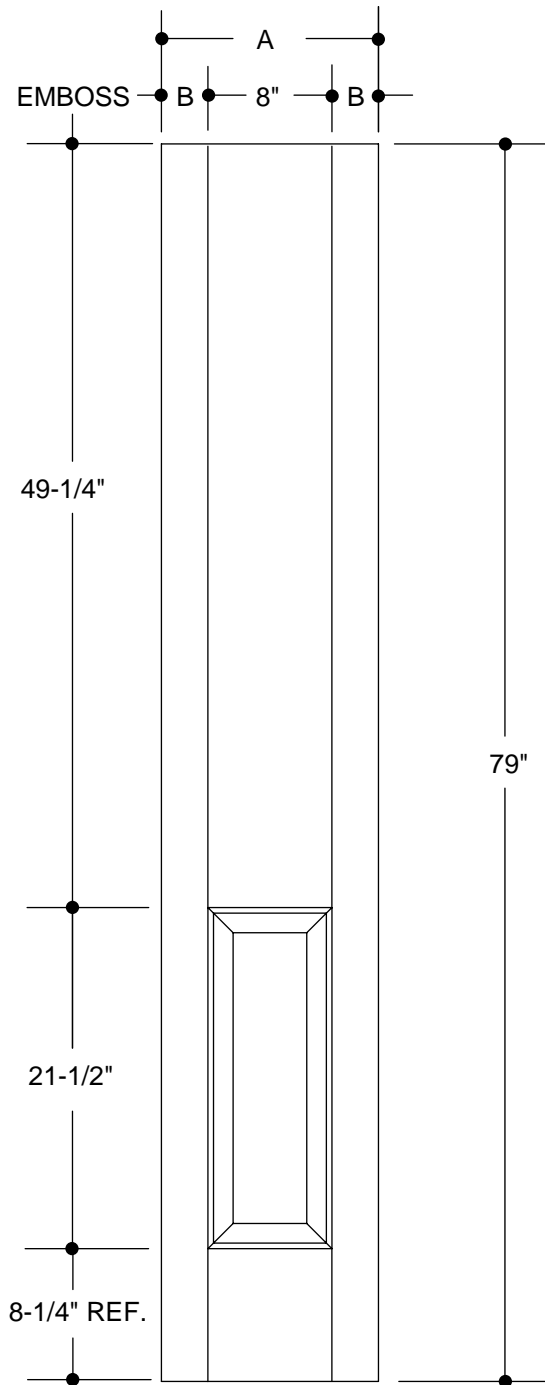

A	31-3/4"	2'8"	
B	4-5/16"		
A	33-3/4"	2'10"	
B	5-5/16"		
A	35-3/4"	3'0"	
B	6-5/16"		

PART NO.	QTY.	DESCRIPTION
		OAKCRAFT® WOOD-GRAIN TEXTURED FIBERGLASS

Our continuing program of product improvement makes specifications, design and product detail subject to change without notice.

Requires 20" x 64" x 1" I.G. Insert	A	29-3/4"	2'6"
	B	21"	
Requires 22" x 64" x 1" I.G. Insert	A	31-3/4"	2'8"
	B	23"	
Requires 26" x 64" x 1" I.G. Insert	A	35-3/4"	3'0"
	B	27"	

Please Note:

1. Available as factory glazed (see literature for market specific offering).
2. Available as open (see charted information for appropriate I.G. insert size).
3. Available as ADA compliant with 4-3/4" top rail and 9-1/4" bottom rail.

	A	10-3/8"	10"
	A	11-7/8"	12"
	A	13-7/8"	14"

Please Note:
1. Available as 83" length.

PART NO.	QTY.	DESCRIPTION
		OAKCRAFT® WOOD-GRAIN TEXTURED FIBERGLASS SIDELITE

Our continuing program of product improvement makes specifications, design and product detail subject to change without notice.

BLANK TOP 1-PANEL

			10"
A	10-3/8"		
B	1-3/16"		
			12"
A	11-7/8"		
B	1-15/16"		
			14"
A	13-7/8"		
B	2-15/16"		

Please Note:

1. Available as 83" length, 49-1/4" top rail and 12-1/4" bottom rail.

PART NO.	QTY.	DESCRIPTION
		OAKCRAFT® WOOD-GRAIN TEXTURED FIBERGLASS SIDELITE