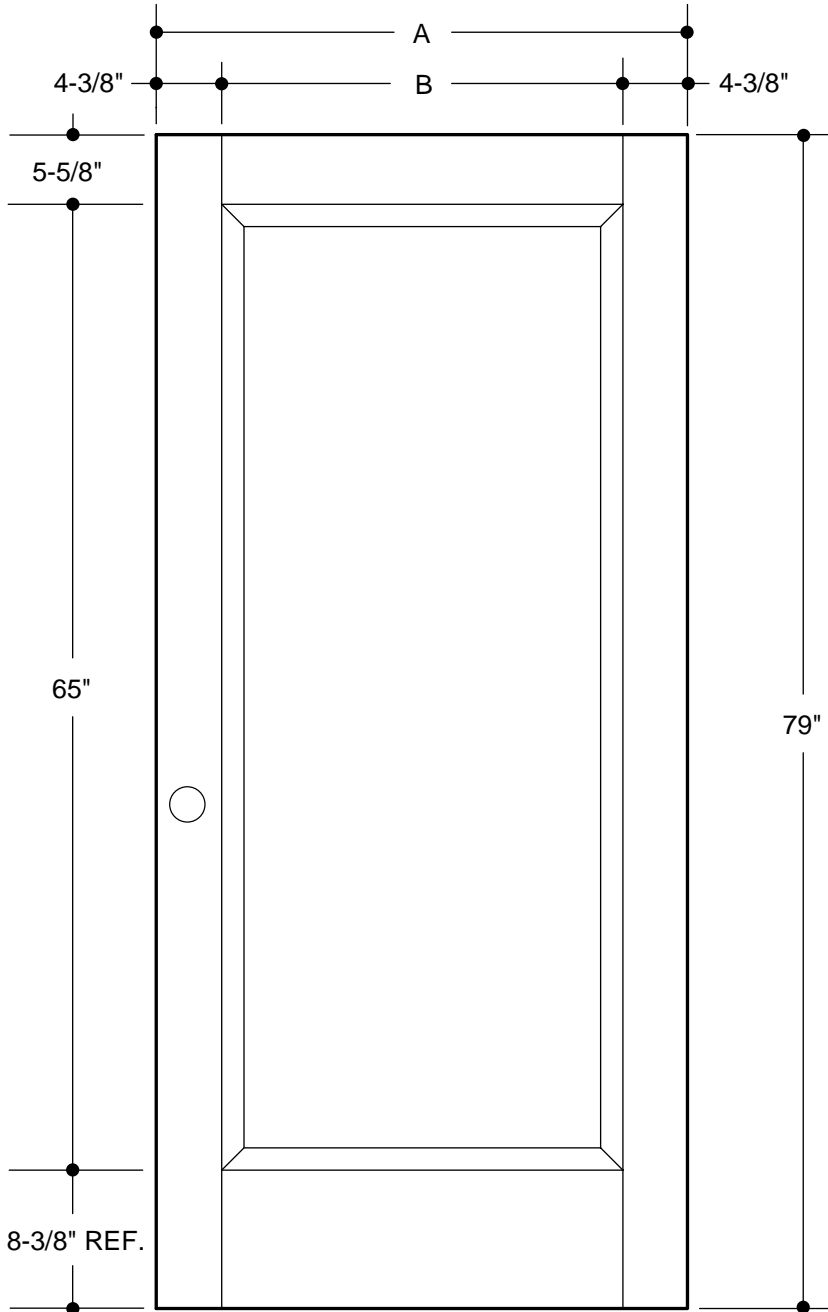

A	31-3/4"	2'8"	
B	4-5/16"		
A	33-3/4"	2'10"	
B	5-5/16"		
A	35-3/4"	3'0"	
B	6-5/16"		

PART NO.	QTY.	DESCRIPTION
		OAKCRAFT® WOOD-GRAIN TEXTURED FIBERGLASS

Our continuing program of product improvement makes specifications, design and product detail subject to change without notice.

FLUSH GLAZED FULL LITE

Requires 20" x 64" x 1" I.G. Insert	A	31-3/4"	2'8"
	B	5-3/8"	
	C	21"	
Requires 22" x 64" x 1" I.G. Insert	A	33-3/4"	2'10"
	B	5-3/8"	
	C	23"	
Requires 22" x 64" x 1" I.G. Insert	A	35-3/4"	3'0"
	B	6-3/8"	
	C	23"	

Please Note:

1. Available as factory glazed (see literature for market specific offering).
2. Available as open (see charted information for appropriate I.G. insert size).
3. Available as ADA compliant with 4-3/4" top rail and 9-1/4" bottom rail.

Requires 20" x 64" x 1" I.G. Insert	A	29-3/4"	2'6"
	B	21"	
Requires 22" x 64" x 1" I.G. Insert	A	31-3/4"	2'8"
	B	23"	
Requires 26" x 64" x 1" I.G. Insert	A	35-3/4"	3'0"
	B	27"	

Please Note:

1. Available as factory glazed (see literature for market specific offering).
2. Available as open (see charted information for appropriate I.G. insert size).
3. Available as ADA compliant with 4-3/4" top rail and 9-1/4" bottom rail.