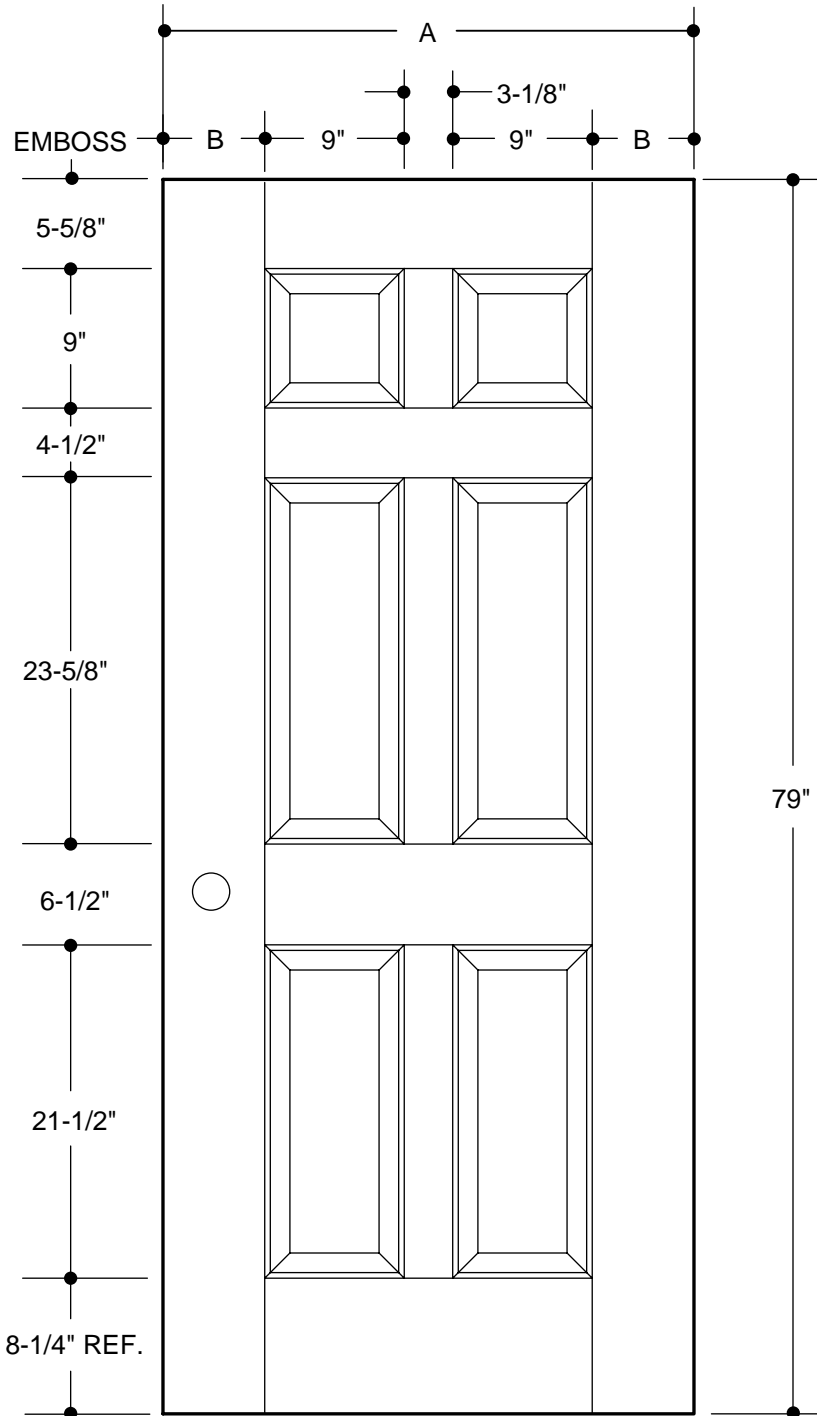

A	31-3/4"	2'8"	
B	4-5/16"		
A	33-3/4"	2'10"	
B	5-5/16"		
A	35-3/4"	3'0"	
B	6-5/16"		

Our continuing program of product improvement makes specifications, design and product detail subject to change without notice.

**BLANK TOP
4-PANEL**

A	31-3/4"	2'8"	
B	4-5/16"		
A	33-3/4"	2'10"	
B	5-5/16"		
A	35-3/4"	3'0"	
B	6-5/16"		

PART NO.	QTY.	DESCRIPTION
		OAKCRAFT® WOOD-GRAIN TEXTURED FIBERGLASS

Our continuing program of product improvement makes specifications, design and product detail subject to change without notice.

6-PANEL

A	31-3/4"	2'8"	
B	4-5/16"		
A	33-3/4"	2'10"	
B	5-5/16"		
A	35-3/4"	3'0"	
B	6-5/16"		

Please Note:

1. Available as 20-Minute Fire Rated - Warnock Hersey Labeled.

PART NO.	QTY.	DESCRIPTION
		OAKCRAFT® WOOD-GRAIN TEXTURED FIBERGLASS

Our continuing program of product improvement makes specifications, design and product detail subject to change without notice.

**NARROW
6-PANEL**

		2'6"
A	29-3/4"	
B	4-5/16"	

PART NO.	QTY.	DESCRIPTION
		OAKCRAFT® WOOD-GRAIN TEXTURED FIBERGLASS