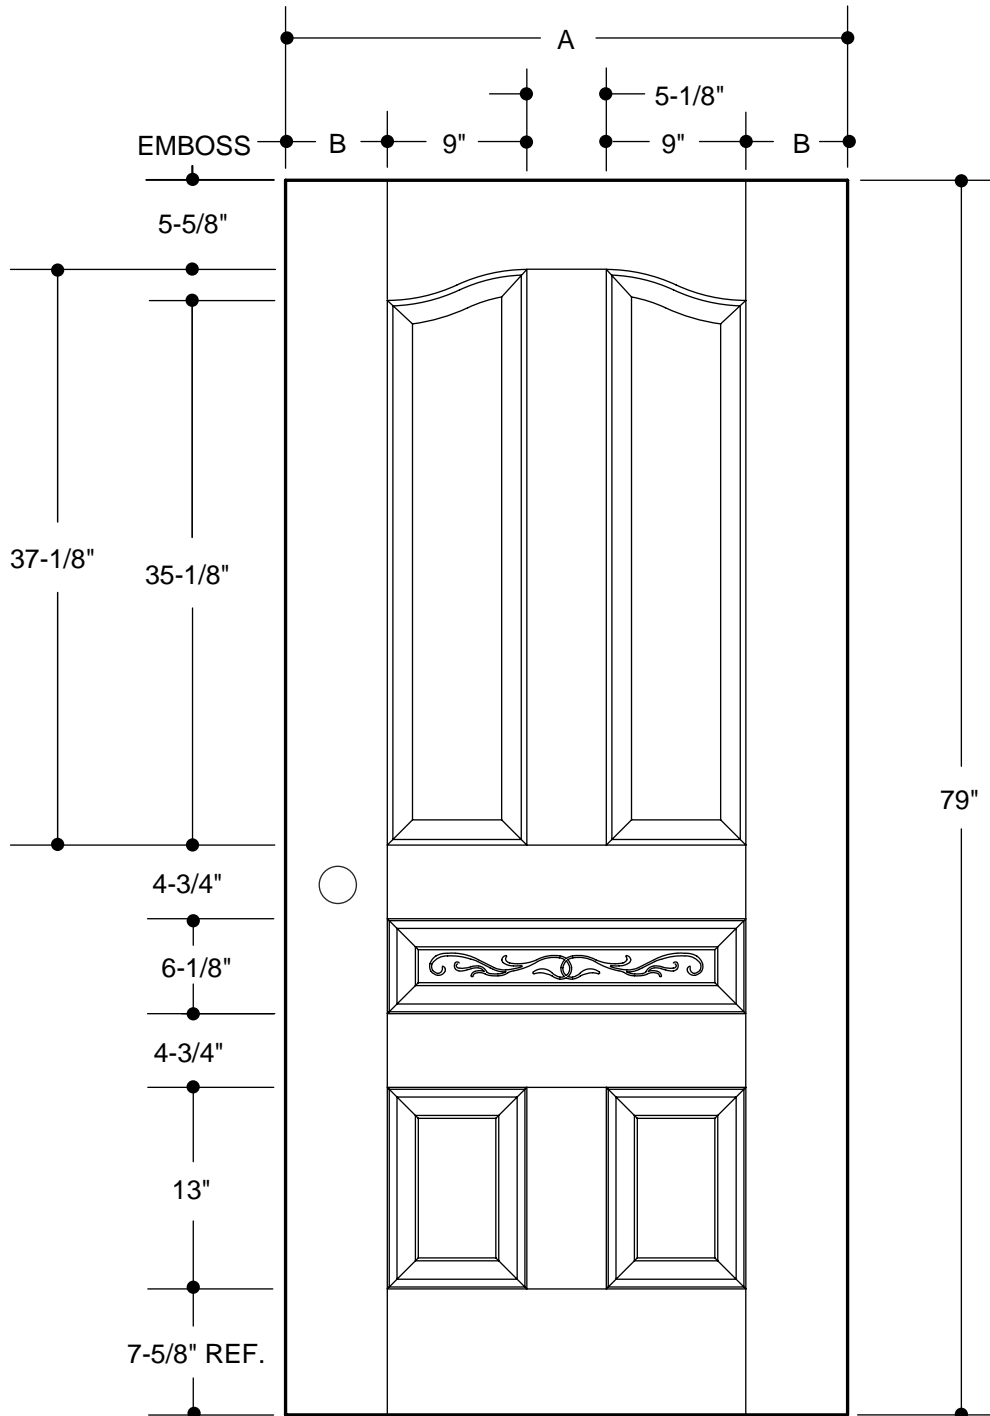

Our continuing program of product improvement makes specifications, design and product detail subject to change without notice.

9-PANEL

A	31-3/4"	2'8"	
B	4-7/16"		
A	33-3/4"	2'10"	
B	5-7/16"		
A	35-3/4"	3'0"	
B	6-7/16"		

A	31-3/4"	2'8"	
B	4-5/16"		
A	33-3/4"	2'10"	
B	5-5/16"		
A	35-3/4"	3'0"	
B	6-5/16"		

PART NO.	QTY.	DESCRIPTION
		OAKCRAFT® WOOD-GRAIN TEXTURED FIBERGLASS

Our continuing program of product improvement makes specifications, design and product detail subject to change without notice.