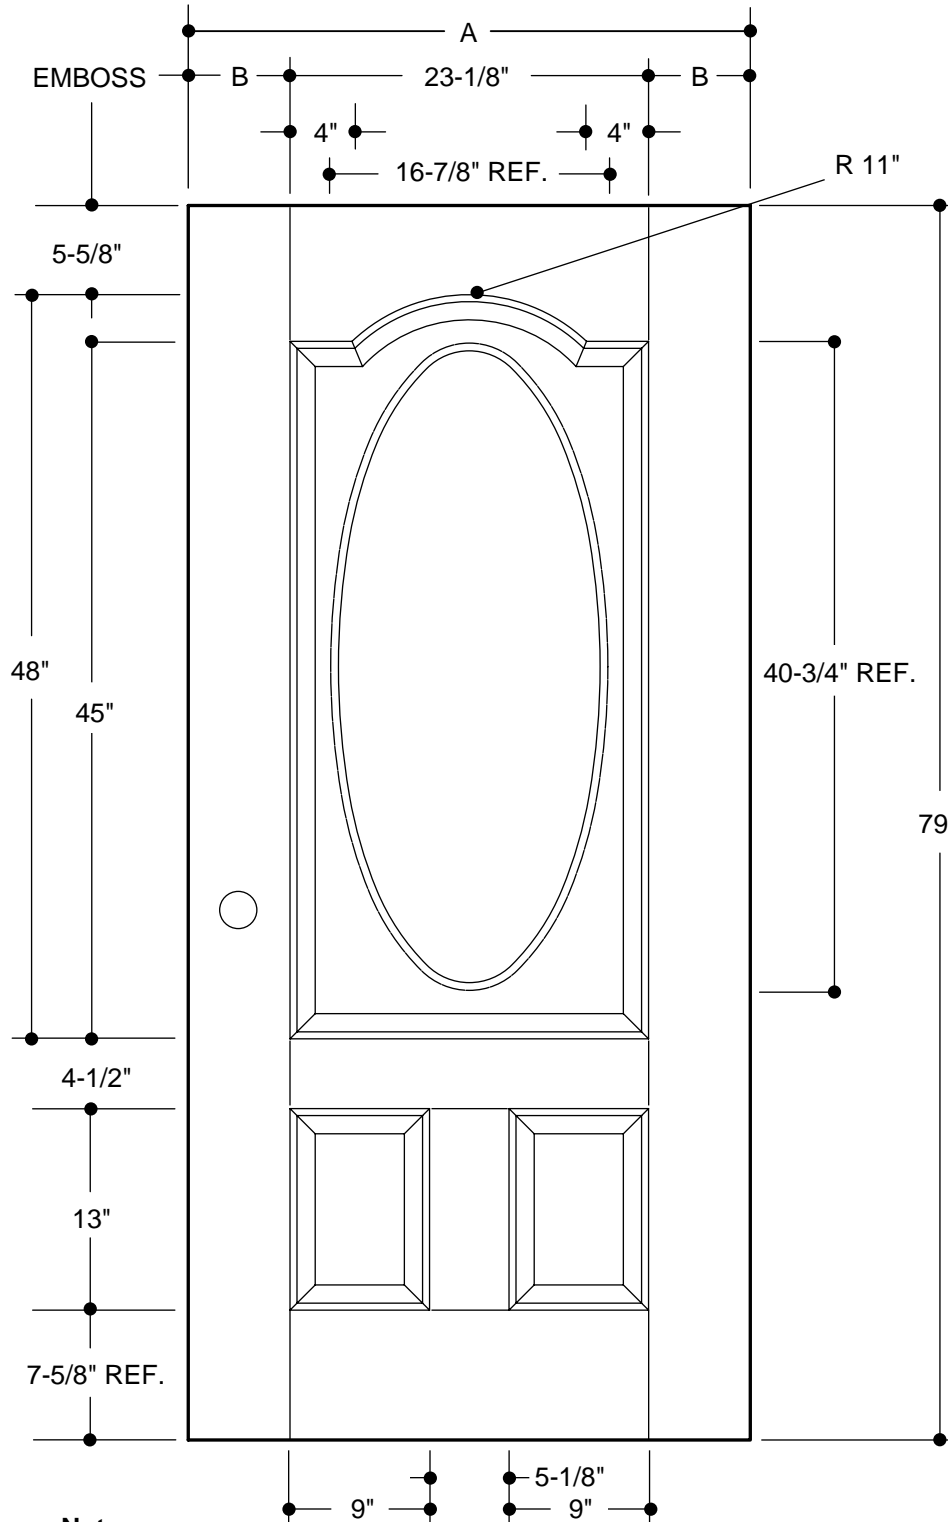

**FLUSH GLAZED ARCH TOP
3-PANEL WITH 3/4 OVAL LITE**

Please Note:

1. Available as Flush glazed/open - 16" x 40" x 3/4" insulated glass insert required in accordance with Speciality 304 series oval shape.

PART NO.	QTY.	DESCRIPTION
		OAKCRAFT® WOOD-GRAIN TEXTURED FIBERGLASS

A	31-3/4"	2'8"	
B	4-5/16"		
A	33-3/4"	2'10"	
B	5-5/16"		
A	35-3/4"	3'0"	
B	6-5/16"		

Our continuing program of product improvement makes specifications, design and product detail subject to change without notice.