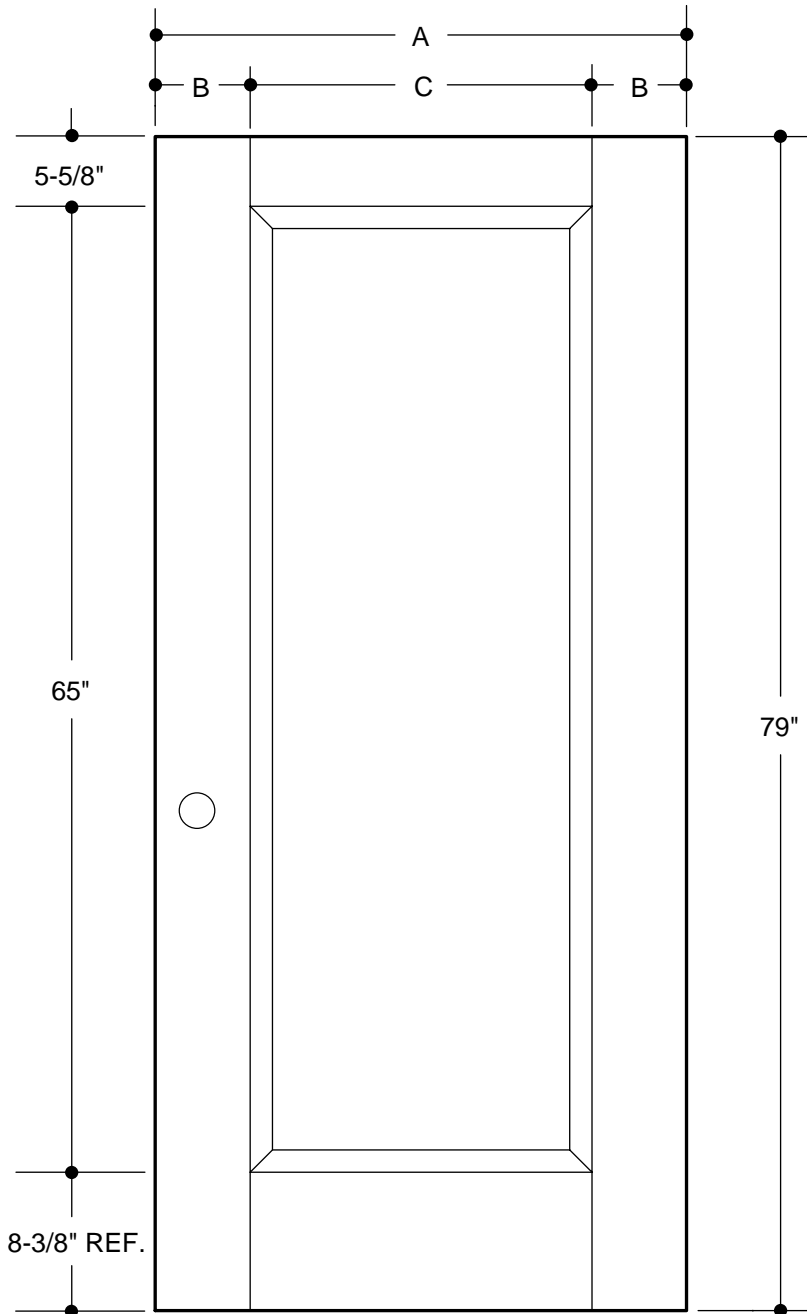

FLUSH GLAZED FULL LITE

Requires 20" x 64" x 1" I.G. Insert	A	31-3/4"	2'8"
	B	5-3/8"	
	C	21"	
Requires 22" x 64" x 1" I.G. Insert	A	33-3/4"	2'10"
	B	5-3/8"	
	C	23"	
Requires 22" x 64" x 1" I.G. Insert	A	35-3/4"	3'0"
	B	6-3/8"	
	C	23"	

Please Note:

1. Available as factory glazed (see literature for market specific offering).
2. Available as open (see charted information for appropriate I.G. insert size).
3. Available as ADA compliant with 4-3/4" top rail and 9-1/4" bottom rail.

PART NO.	QTY.	DESCRIPTION
		OAKCRAFT® WOOD-GRAIN TEXTURED FIBERGLASS

Our continuing program of product improvement makes specifications, design and product detail subject to change without notice.