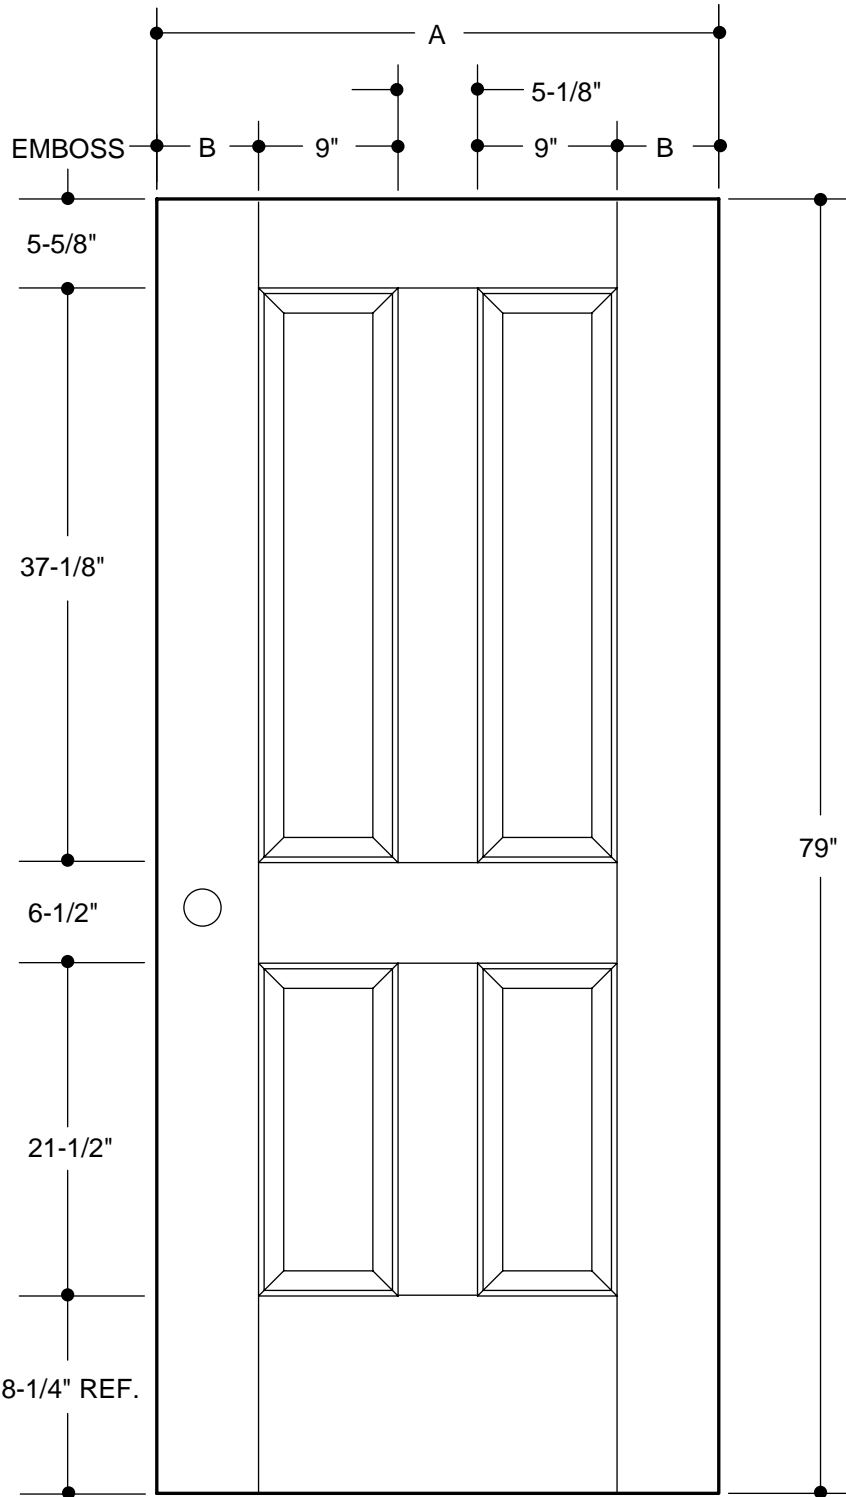

**BLANK TOP
4-PANEL**

A	31-3/4"	2'8"	
B	4-5/16"		
A	33-3/4"	2'10"	
B	5-5/16"		
A	35-3/4"	3'0"	
B	6-5/16"		

PART NO.	QTY.	DESCRIPTION
		OAKCRAFT® WOOD-GRAIN TEXTURED FIBERGLASS

Our continuing program of product improvement makes specifications, design and product detail subject to change without notice.

Our continuing program of product improvement makes specifications, design and product detail subject to change without notice.

**NARROW
6-PANEL**

		2'6"
A	29-3/4"	
B	4-5/16"	

PART NO.	QTY.	DESCRIPTION
		OAKCRAFT® WOOD-GRAIN TEXTURED FIBERGLASS

Our continuing program of product improvement makes specifications, design and product detail subject to change without notice.

**NEW ENGLAND
4-PANEL**

A	31-3/4"	2'8"	
B	4-5/16"		
A	33-3/4"	2'10"	
B	5-5/16"		
A	35-3/4"	3'0"	
B	6-5/16"		