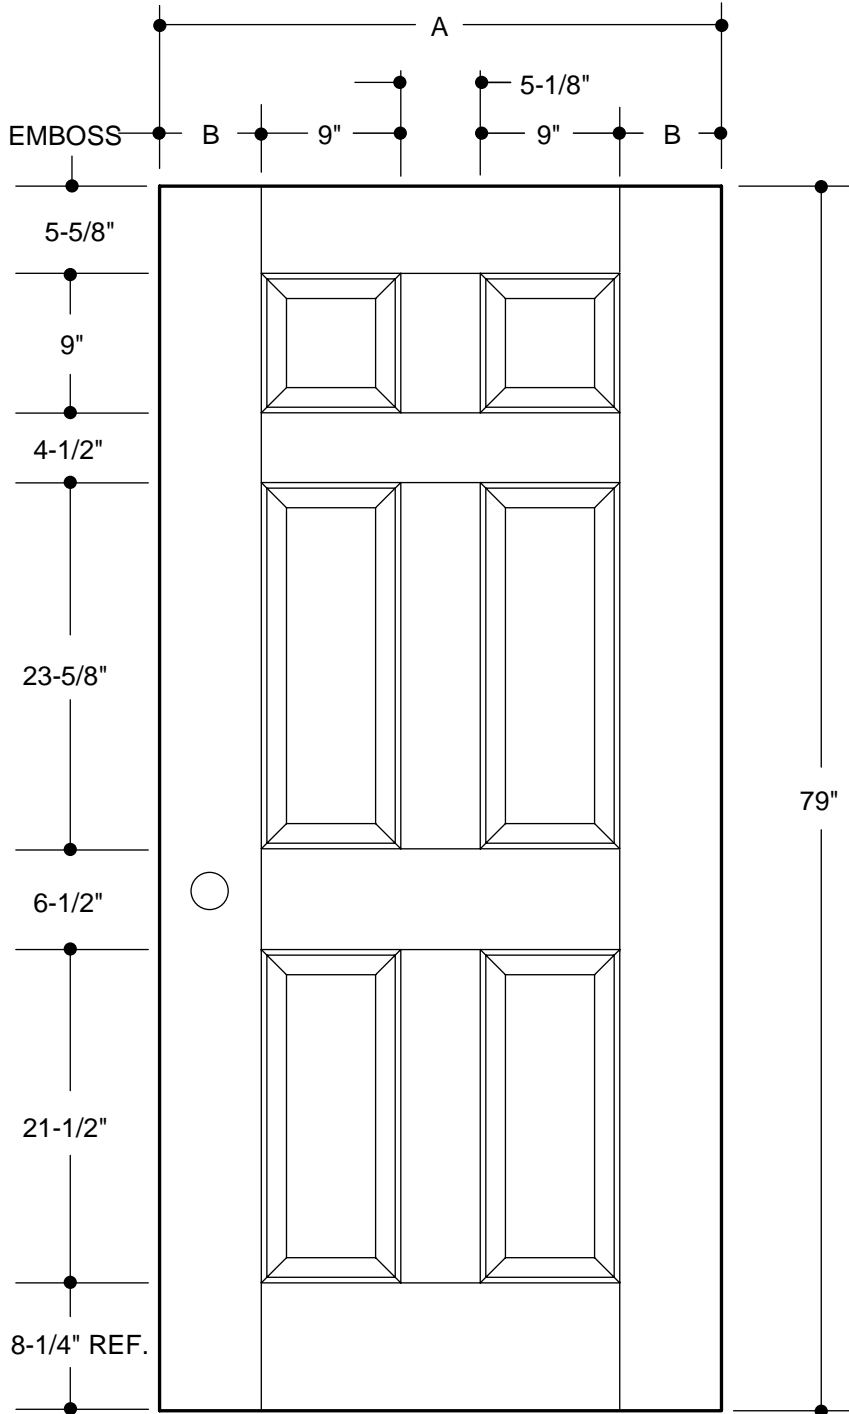

6-PANEL

A	31-3/4"	2'8"	
B	4-5/16"		
A	33-3/4"	2'10"	
B	5-5/16"		
A	35-3/4"	3'0"	
B	6-5/16"		

Please Note:

1. Available as 20-Minute Fire Rated - Warnock Hersey Labeled.

PART NO.	QTY.	DESCRIPTION
		OAKCRAFT® WOOD-GRAIN TEXTURED FIBERGLASS

Our continuing program of product improvement makes specifications, design and product detail subject to change without notice.