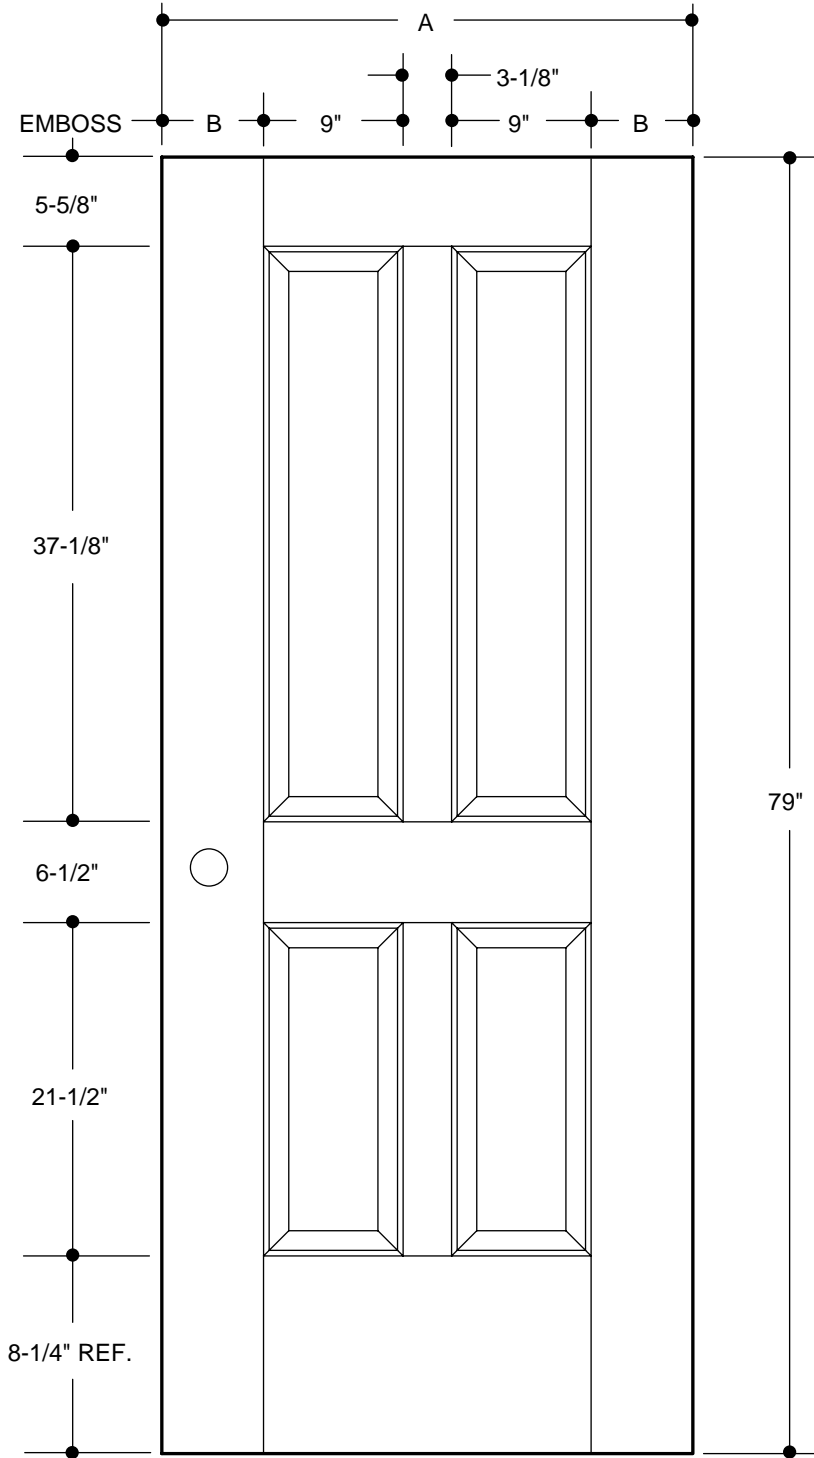

**NARROW NEW ENGLAND
4-PANEL**

		2'6"
A	29-3/4"	
B	4-5/16"	

Please Note:
1. Available as 83" length, 5-5/8" top rail and 12-1/4" bottom rail.

PART NO.	QTY.	DESCRIPTION
		OAKCRAFT® WOOD-GRAIN TEXTURED FIBERGLASS

Our continuing program of product improvement makes specifications, design and product detail subject to change without notice.