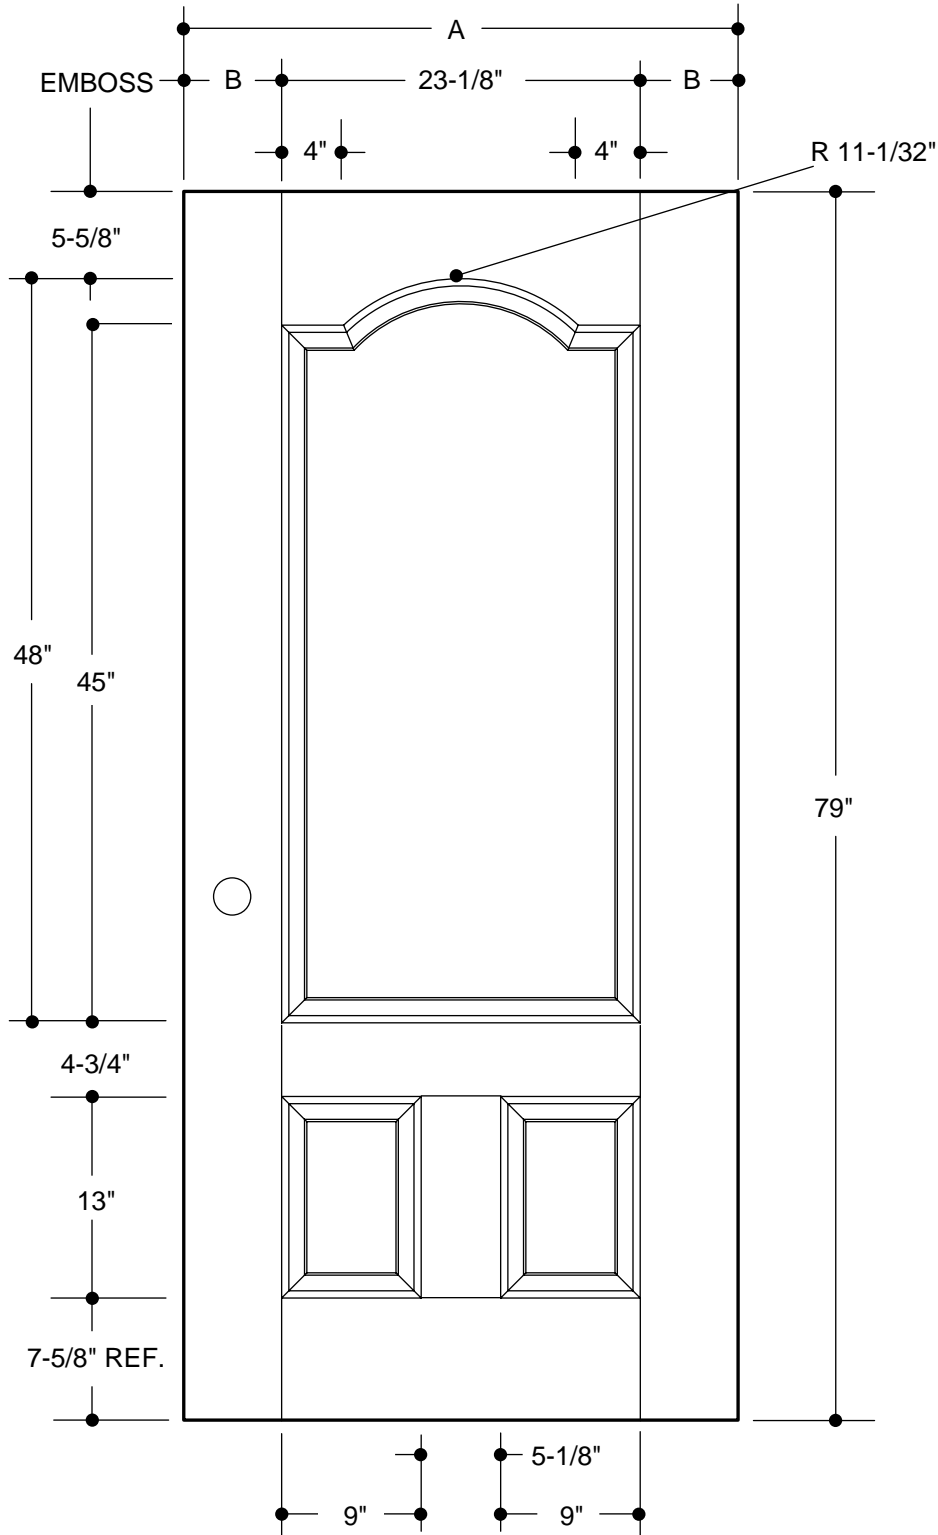

FLUSH

A	23-3/4"	2'0"	
A	29-3/4"	2'6"	
A	31-3/4"	2'8"	
A	33-3/4"	2'10"	
A	35-3/4"	3'0"	

Please Note:

1. Available as 20-Minute Fire Rated - Warnock Hersey Labeled.
2. Available as 83" length.

PART NO.	QTY.	DESCRIPTION
		OAKCRAFT® WOOD-GRAIN TEXTURED FIBERGLASS

Our continuing program of product improvement makes specifications, design and product detail subject to change without notice.

**ARCH TOP
3-PANEL**

A	31-3/4"	2'8"	
B	4-5/16"		
A	33-3/4"	2'10"	
B	5-5/16"		
A	35-3/4"	3'0"	
B	6-5/16"		