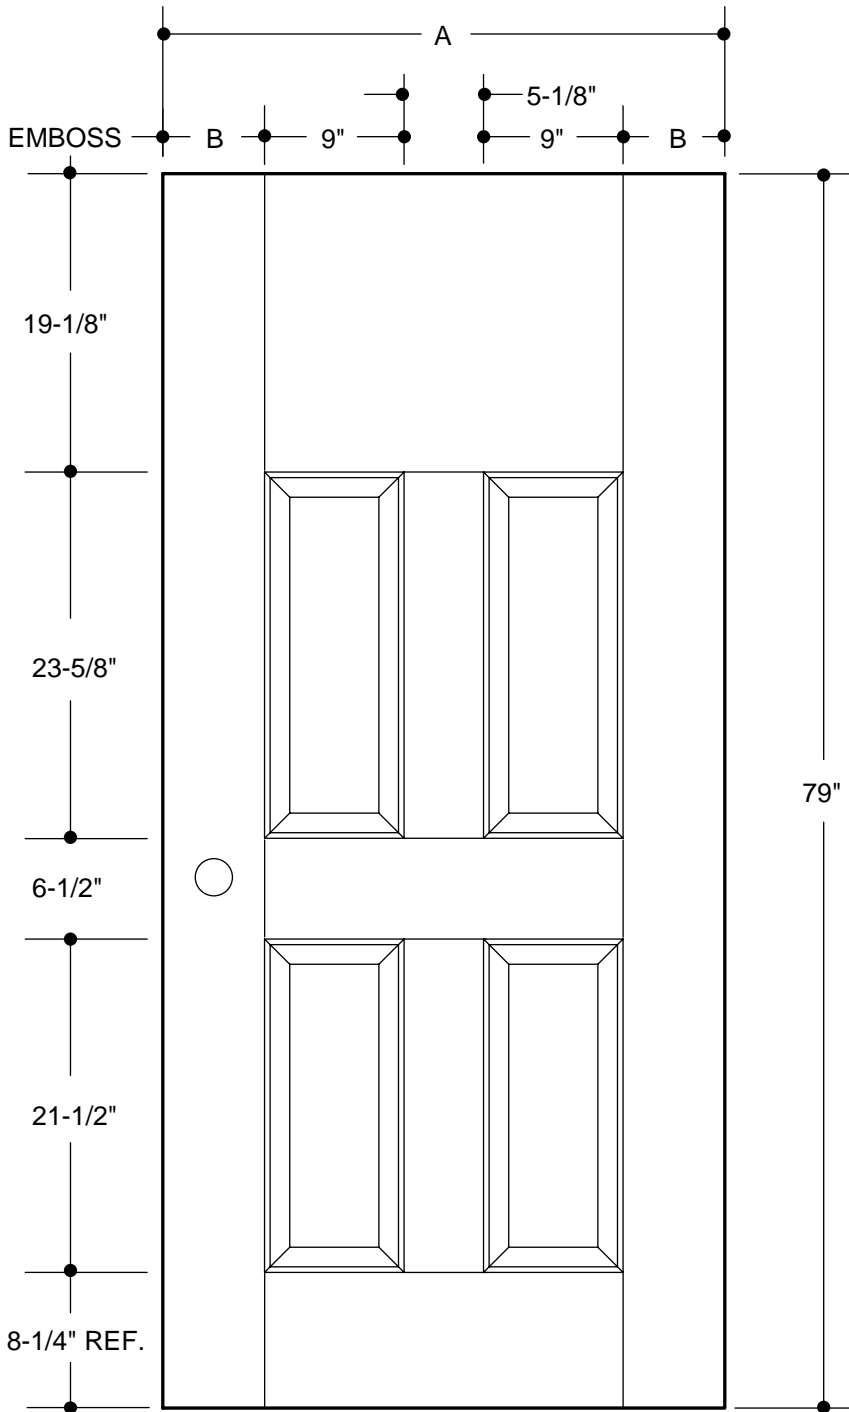

Please Note:

1. Available as Flush glazed/open - 16" x 40" x 3/4" insulated glass insert required in accordance with Speciality 304 series oval shape.

PART NO.	QTY.	DESCRIPTION
		OAKCRAFT® WOOD-GRAIN TEXTURED FIBERGLASS

A	31-3/4"	2'8"	
B	4-5/16"		
A	33-3/4"	2'10"	
B	5-5/16"		
A	35-3/4"	3'0"	
B	6-5/16"		

Our continuing program of product improvement makes specifications, design and product detail subject to change without notice.

**BLANK TOP
4-PANEL**

A	31-3/4"	2'8"	
B	4-5/16"		
A	33-3/4"	2'10"	
B	5-5/16"		
A	35-3/4"	3'0"	
B	6-5/16"		

PART NO.	QTY.	DESCRIPTION
		OAKCRAFT® WOOD-GRAIN TEXTURED FIBERGLASS

Our continuing program of product improvement makes specifications, design and product detail subject to change without notice.