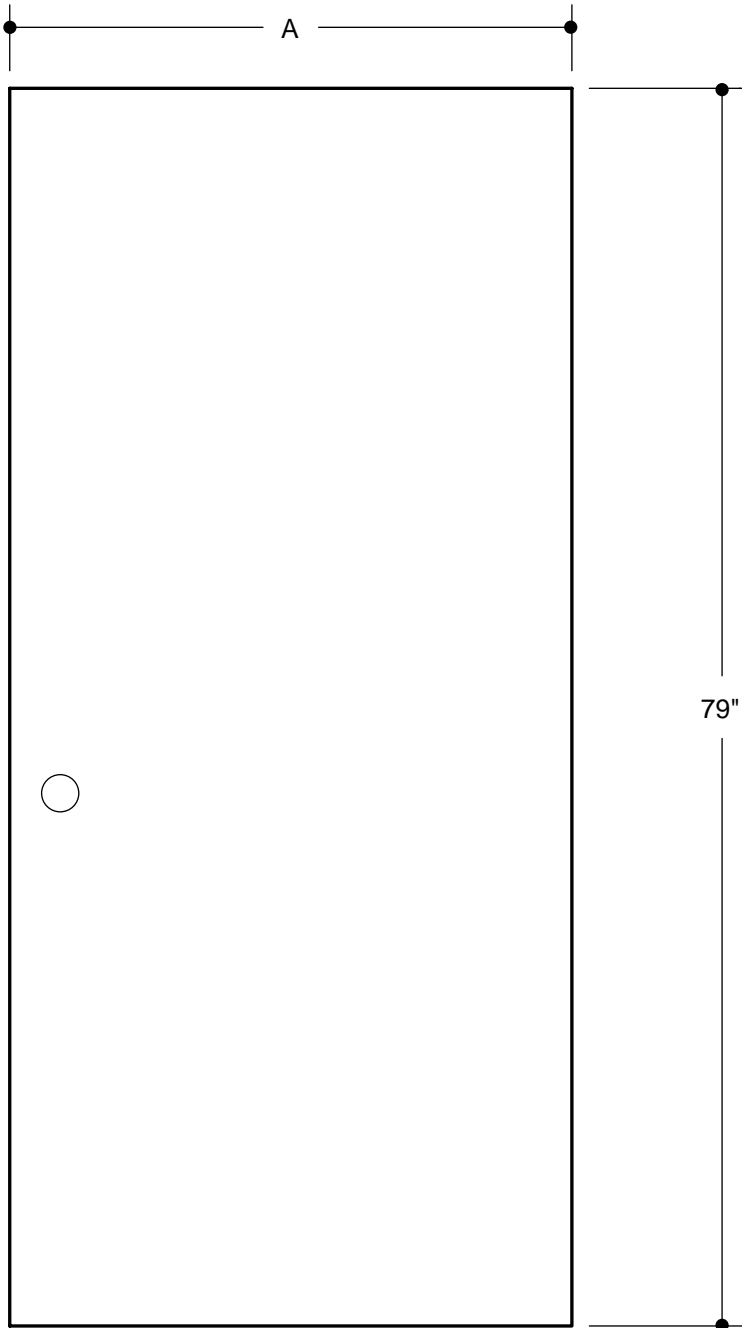

FLUSH

A	23-3/4"	2'0"	
A	29-3/4"	2'6"	
A	31-3/4"	2'8"	
A	33-3/4"	2'10"	
A	35-3/4"	3'0"	

Please Note:

1. Available as 20-Minute Fire Rated - Warnock Hersey Labeled.
2. Available as 83" length.

PART NO.	QTY.	DESCRIPTION
		OAKCRAFT® WOOD-GRAIN TEXTURED FIBERGLASS

Our continuing program of product improvement makes specifications, design and product detail subject to change without notice.

**ARCH TOP
3-PANEL**

A	31-3/4"	2'8"	
B	4-5/16"		
A	33-3/4"	2'10"	
B	5-5/16"		
A	35-3/4"	3'0"	
B	6-5/16"		