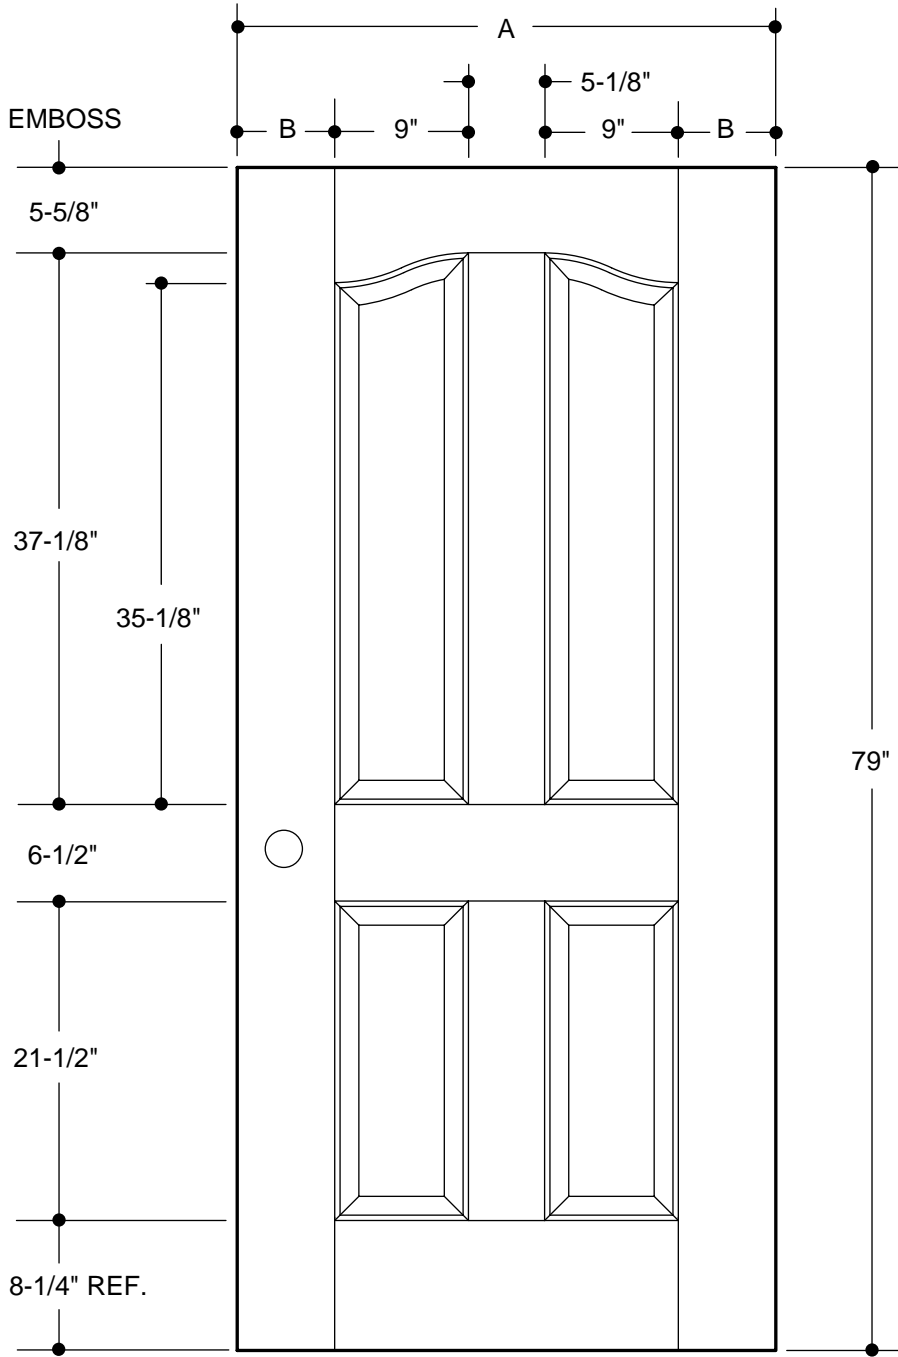

**EYEBROW
4-PANEL**

A	31-3/4"		2'8"
B	4-5/16"		
A	33-3/4"		2'10"
B	5-5/16"		
A	35-3/4"		3'0"
B	6-5/16"		

Please Note:

1. Available as 20-Minute Fire Rated - Warnock Hersey Labeled.

PART NO.	QTY.	DESCRIPTION
		OAKCRAFT® WOOD-GRAIN TEXTURED FIBERGLASS

Our continuing program of product improvement makes specifications, design and product detail subject to change without notice.