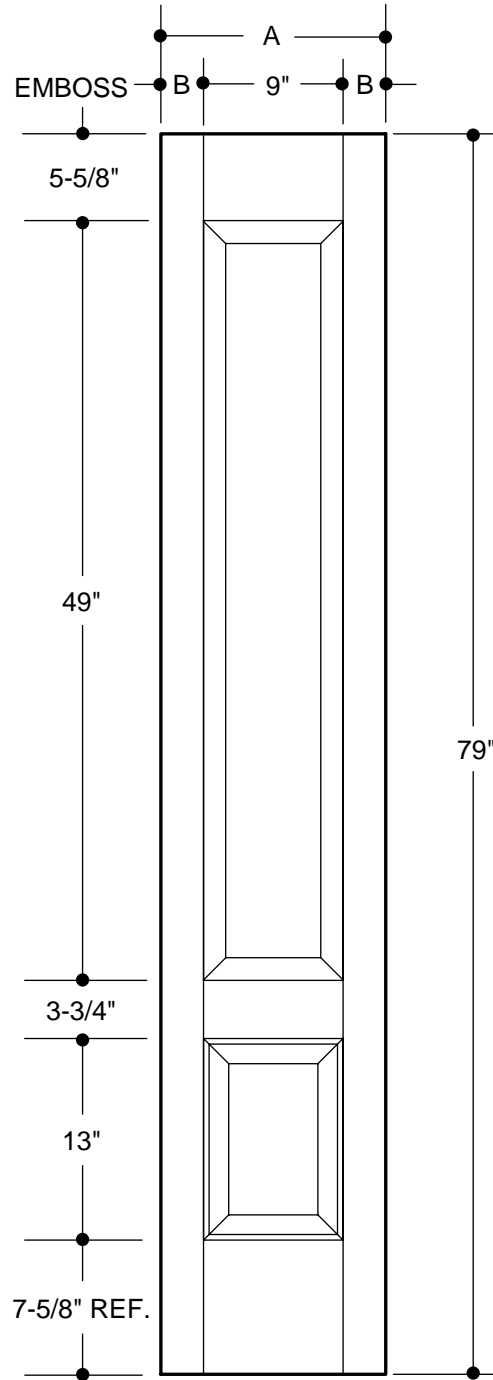

**1-PANEL WITH 3/4 LITE
FLUSH GLAZED**

A	11-7/8"	12"
B	1-7/16"	
A	13-7/8"	14"
B	2-7/16"	

Please Note:

1. Not available factory glazed.
2. Available as flush glazed/open - 8" x 48" x 1" I.G. insert required.
3. Available as knockout with 9" x 49" glass kit opening.

PART NO.	QTY.	DESCRIPTION
		OAKCRAFT® WOOD-GRAIN TEXTURED FIBERGLASS SIDELITE

Our continuing program of product improvement makes specifications, design and product detail subject to change without notice.