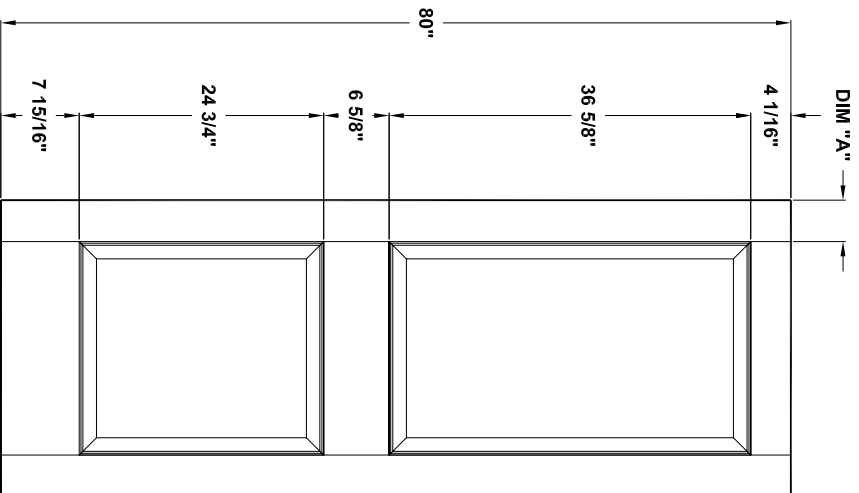

Door width	12" to 16"	18" to 22"	24" to 36"
stile width "A"	3-3/16"	4-3/16"	4-3/16"
stile width "B"	N/A	N/A	4-3/16"

Specification sheet

Title
2-4-6 Panel " Select Series"

Height
80"

Creation date
2004-june-03