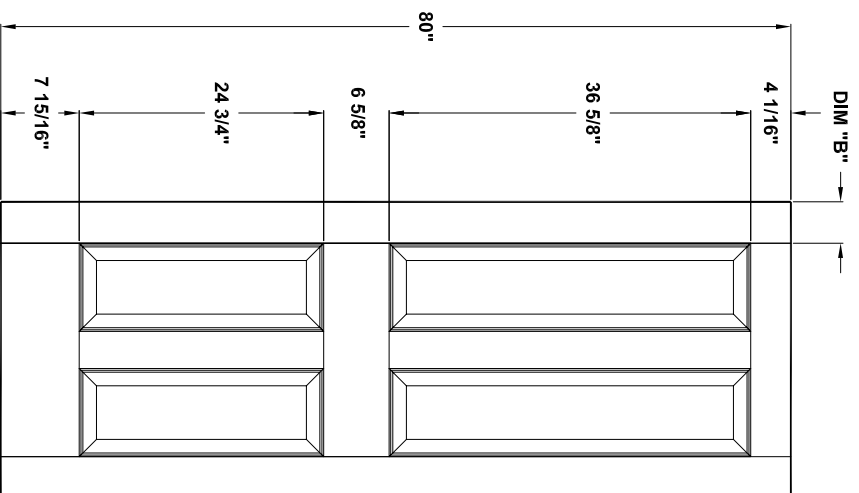

Door width	12" to 16"	18" to 22"	24" to 36"
stile width "A"	3-3/16"	4-3/16"	4-3/16"
stile width "B"	N/A	N/A	4-3/16"

Specification sheet

Title
2-4-6 Panel " Select Series"

Height
80"

Creation date
2004-june-03