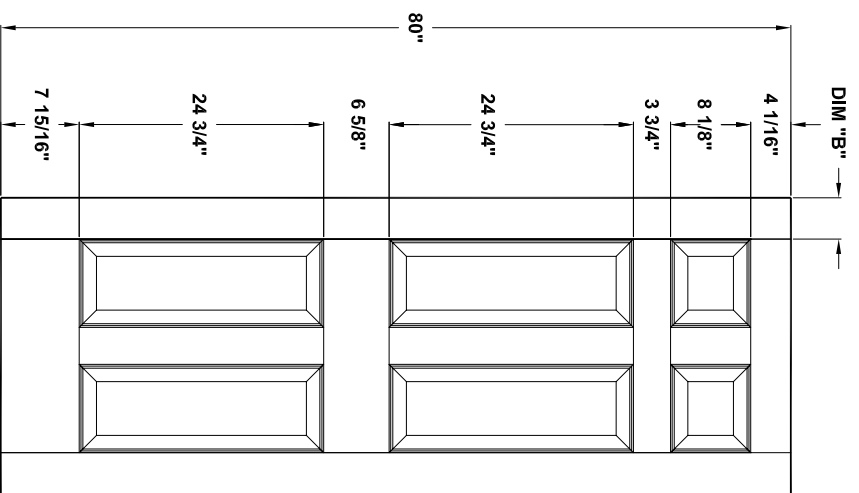

Door width	12" to 16"	18" to 22"	24" to 36"
stile width "A"	3-3/16"	4-3/16"	4-3/16"
stile width "B"	N/A	N/A	4-3/16"

Specification sheet

Title
2-4-6 Panel " Select Series"

Height
80"

Creation date
2004-june-03