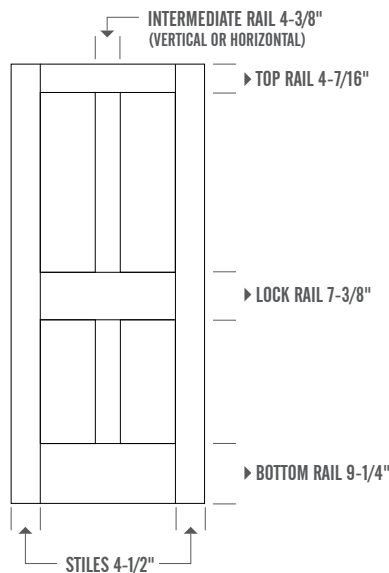

Our C-Series doors are stocked in both 1-3/8" and 1-3/4" and come in a primed finish. We are also offering our most popular styles made to order with a 2-3 week lead time.

Cleary MDF doors are engineered and handcrafted in New England. By sourcing a local manufacturer, you not only reduce the carbon footprint of your job, you help employ local craftsman.

CONSTRUCTION

True mortise & tenon joinery
Solid wood core with MDF veneer
1/2" MDF flat panels

Both the stiles and rails have a solid wood core to provide greater strength and stability. The MDF veneers on the stiles and rails allow for a smooth and consistent paint finish. Panels are solid 1/2" MDF. Utilizing traditional mortise and tenon joinery, all pieces are hand fit together with industry's finest adhesives on all connections.

DIMENSIONS

Standard stile and rail dimensions for Cleary MDF doors (dimensions include sticking).

Note: 1/0 and 1/2 doors have 1-3/4" stiles

STICKING OPTIONS

SQUARE STICKING WITH
1/2" FLAT PANEL

Square sticking is available on all stock doors.

1-3/4" DOORS

6/8 Height
SQUARE
2/0
2/6
2/8
3/0

Ovolo sticking is available on C-11 and C-35 as 'made to order.' Sizes not shown above can be made to order.

CLEARLY MDF DOORS - MADE TO ORDER

Specify: Thickness 1-3/8" or 1-3/4" | Width 1/0-3/0 | Height 6/8, 7/0, 8/0 | Square or Ovolo Sticking | 2-3 weeks lead time