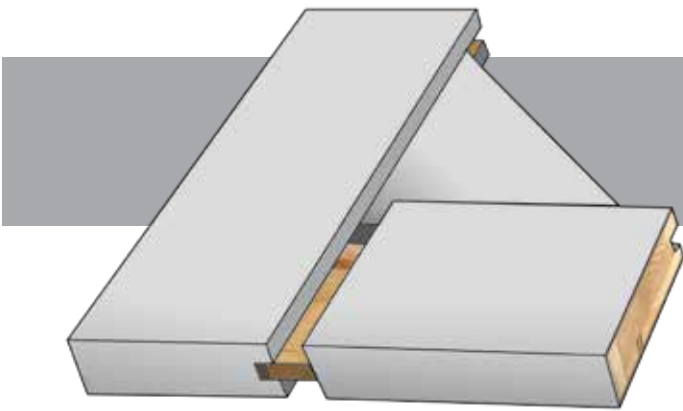

CLEARY C-SERIES: MDF DOORS

MDF doors from Cleary Millwork combine traditional stile and rail construction with environmentally-friendly MDF to offer an alternative to all-wood or molded interior doors.

Our C-Series doors are stocked in both 1-3/8" and 1-3/4" and come in a primed finish. We are also offering our most popular styles made to order with a 2-3 week lead time.

Cleary MDF doors are engineered and handcrafted in New England. By sourcing a local manufacturer, you not only reduce the carbon footprint of your job, you help employ local craftsman.

CONSTRUCTION

True mortise & tenon joinery
Solid wood core with MDF veneer
1/2" MDF flat panels

Both the stiles and rails have a solid wood core to provide greater strength and stability. The MDF veneers on the stiles and rails allow for a smooth and consistent paint finish. Panels are solid 1/2" MDF. Utilizing traditional mortise and tenon joinery, all pieces are hand fit together with industry's finest adhesives on all connections.